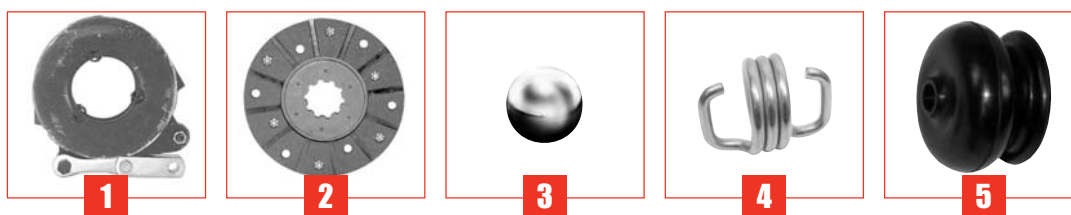

FREINS À DISQUE (SEC) DRY DISC BRAKES

Types d'engins Machines types	Mécanisme Mechanism	Disque Disc	Bille Ball	Ressort Spring	Soufflet Below
	1	2	3	4	5
MB20C, MB20CL, MB25C, MB30C, 4RM20C, 4RM25C, MC20C, MC25C, MC30C, MCE20C, MCE20H, MCE25C, MCE25H, MCE30C, MCE30H, MC40C, MB21C, MB26C	44/417-90 (49250)	44/420-90 (49023) 10Z 44/435-90 23Z	44/418-90 (49064)	44/419-90 (49196)	44/424-90 (49183)

FREINS À MAINS HAND BRAKES

Réf. Ref.	OEM	Description	Fig.
44/432-3	49329		1
44/432-4	225199	Avec cran de sécurité With safety notch	
44/7703-7	564765	Plaquettes de frein Disc brake pads	2