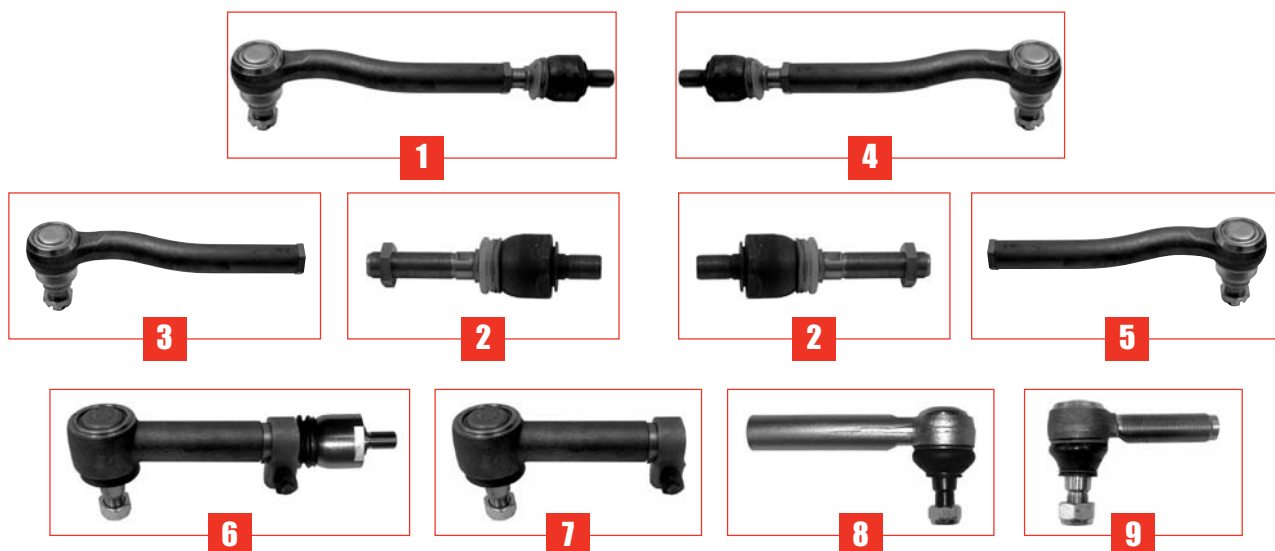

ROTULES ET TIRANTS DE DIRECTION 4RM TIE ROD AND SOCKETS 4WD

Réf. Ref.	OEM	Filet Thread	Longueur Length	(mm)	Fig.
44/490-23	601216	M 22 x 1.5 RH	435	27 x 30	1
44/497-179	601209	M 24 x 1.5 RH / M 22 x 1.5 RH	210	-	2
44/495-172	601218	F 24 x 1.5 RH	294	27 x 30	3
44/490-24	601217	M 22 x 1.5 RH	435	27 x 30	4
44/497-179	601209	M 24 x 1.5 RH / M 22 x 1.5 RH	210	-	2
44/496-52	601219	F 24 x 1.5 RH	294	27 x 30	5
44/490-25	601222	M 22 x 1.5 RH	500	27 x 30	1
44/497-179	601209	M 24 x 1.5 RH / M 22 x 1.5 RH	210	-	2
44/495-173	601220	F 24 x 1.5 RH	359	27 x 30	3
44/490-26	601221	M 22 x 1.5 RH	500	27 x 30	4
44/497-179	601209	M 24 x 1.5 RH / M 22 x 1.5 RH	210	-	2
44/496-53	601223	F 24 x 1.5 RH	359	27 x 30	5
44/490-27	601212	M 22 x 1.5 RH	540	27 x 30	1
44/497-179	601209	M 24 x 1.5 RH / M 22 x 1.5 RH	210	-	2
44/495-174	601214	F 24 x 1.5 RH	397	27 x 30	3
44/490-28	601213	M 22 x 1.5 RH	540	27 x 30	4
44/497-179	601209	M 24 x 1.5 RH / M 22 x 1.5 RH	210	-	2
44/496-54	601215	F 24 x 1.5 RH	397	27 x 30	5
44/490-29	601207	M 22 x 1.5 RH	475	27 x 30	1
44/497-179	601209	M 24 x 1.5 RH / M 22 x 1.5 RH	210	-	2
44/495-175	601210	F 24 x 1.5 RH	335	27 x 30	3
44/490-30	601208	M 22 x 1.5 RH	475	27 x 30	4
44/497-179	601209	M 24 x 1.5 RH / M 22 x 1.5 RH	210	-	2
44/496-55	601211	F 24 x 1.5 RH	335	27 x 30	5

Les références des pièces sont indicatives.
Nos pièces ne sont pas d'origine

"THE RELIABLE SERVICE"

Part numbers are quoted for reference purposes only.
Our parts and accessories are not original.