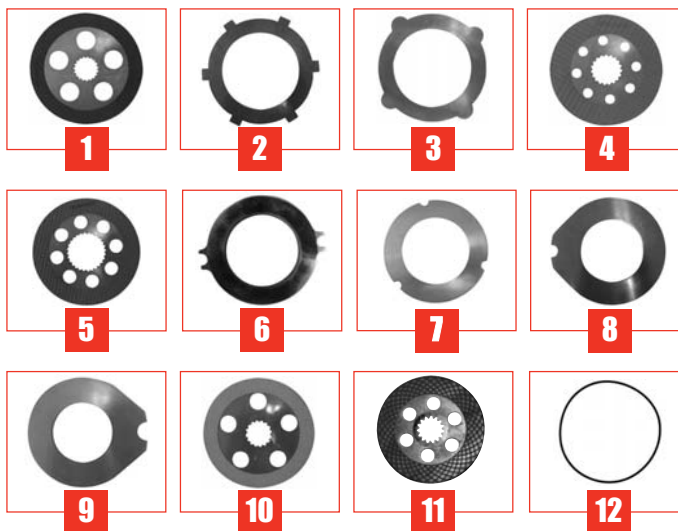

FREINS À DISQUE (BAIN D'HUILE) OIL BATH DISC BRAKES

Réf. Ref.	OEM	Dimension		Fig.
44/422-38	475796	177.9 x 34 x 4.8	19Z	1
44/422-39	477709	199.6 x 129.6 x 2.7	-	2
44/422-40	478031	97.6 x 84.8 x 1.5	-	3
44/422-41	478128	142.9 x 34 x 4.9	19Z	4
44/422-43	549314	169.6 x 56.2 x 4.8	28Z	5
44/422-42	549313	170 x 109.75 x 2.6	-	6
44/423-16	477279	201.6 x 130 x 2.7	-	7
44/423-17	133989	209.3 x 121 x 2.7	-	8
44/423-18	501266	162.9 x 80 x 2.7	-	9
44/423-19	562516	201 x 40.6 x 4.8	16Z	10
44/422-70	473832	215 x 10	15Z	11
44/416-37	473835	Ext. / Out.	Joint / Seal	12
44/416-38	473838	Int. / Inn.		
44/416-39	473837	Ext. nylon Out.		
44/416-40	473834	Int. nylon Inn.		
44/416-43	549253			
44/416-44	549322