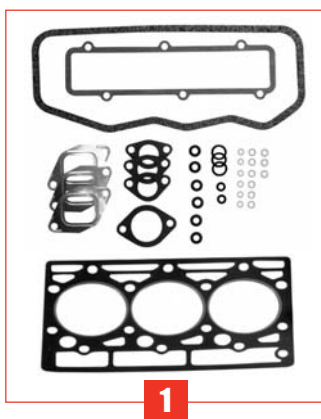

CULASSE & ARBRE À CAME CYLINDER HEAD & CAMSHAFT

1

2

Types d'engins Machines types	Moteur Engine	Réf. Ref.	Description	Fig.
Moteurs CASE-IH / CASE-IH engine				
MB20C, MB20CL, MB25C, MB30C, 4RM20C, 4RM25C, MC20C, MC25C, MC30C, MCE20C, MCE20H, MCE25C, MCE25H, MCE30C, MCE30H, MC40C, MB21C, MB26C	BD154	44/40-10 (49138)	Culasse Cylinder head	1
		44/80-15 (49180)	Arbre à came Cam shaft	2

SOUPAPES ET PIÈCES CONNEXES CYLINDER HEAD PARTS

1

5

3

4

6

2

Types d'engins Machines types	Mot. Mot.	Guide admis. inlet guide	Guide échap. Exhaust guide	Soup. d'admis. Inlet valve	Soup. d'échap. Exhaust valve	Ressort admis. Inlet spring	Ressort échap. Exhaust spring
		1	2	3	4	5	6
Moteurs CASE-IH / CASE-IH engine							
MB20C, MB20CL, MB25C, MB30C, 4RM20C, 4RM25C, MC20C, MC25C, MC30C, MCE20C, MCE20H, MCE25C, MCE25H, MCE30C, MCE30H, MC40C, MB21C, MB26C	BD154	44/41-31 (49139)	44/41-32 (49311)	44/42-29 (49003)	44/43-28 (49004)	44/44-22 (49364)	44/45-18 (49365)

JOINTS MOTEUR
ENGINE GASKET

Types d'engins Machines types	Moteur Engine	Pochette rodage Top gasket set	Joint de culasse Cyl. head gasket	Jt cache soupape Rock.cover gask.	Joint de carter Sump gasket
		1	2	3	4
Moteurs CASE-IH / CASE-IH engine					
Ancien mod. tracteur IH137 Old tractor models IH137	D111	44/71-324	44/73-324	44/74-324	44/75-324