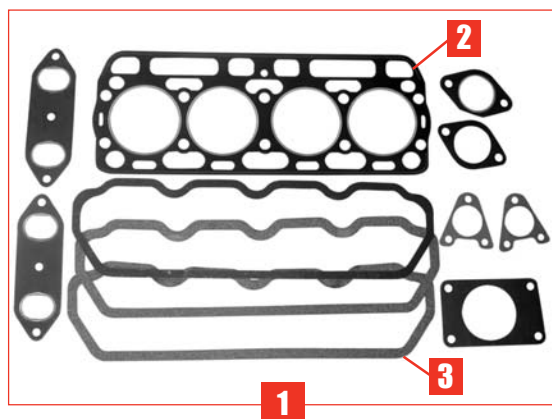

JOINTS MOTEUR
ENGINE GASKET

Types d'engins Machines types	Moteur Engine	Pochette rodage Top gasket set	Joint de culasse Cyl. head gasket	Jt cache soupape Rock.cover gask.	Joint de carter Sump gasket
		1	2	3	4
Moteurs CASE-IH / CASE-IH engine					
Ancien mod. tracteur IH137 Old tractor models IH137	D111	44/71-324	44/73-324	44/74-324	44/75-324