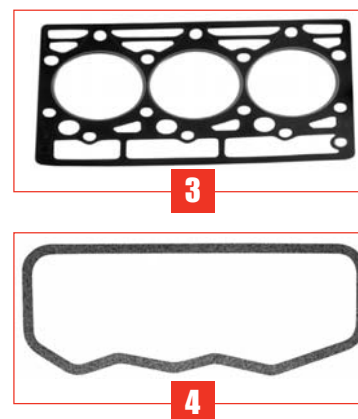

CULASSE & ARBRE À CAME CYLINDER HEAD & CAMSHAFT

1

2

Types d'engins Machines types	Moteur Engine	Réf. Ref.	Description	Fig.
Moteurs CASE-IH / CASE-IH engine				
MB20C, MB20CL, MB25C, MB30C, 4RM20C, 4RM25C, MC20C, MC25C, MC30C, MCE20C, MCE20H, MCE25C, MCE25H, MCE30C, MCE30H, MC40C, MB21C, MB26C	BD154	44/40-10 (49138)	Culasse Cylinder head	1
		44/80-15 (49180)	Arbre à came Cam shaft	2

SOUPAPES ET PIÈCES CONNEXES CYLINDER HEAD PARTS

1

5

3

4

6

2

Types d'engins Machines types	Mot. Mot.	Guide admis. inlet guide	Guide échap. Exhaust guide	Soup. d'admis. Inlet valve	Soup. d'échap. Exhaust valve	Ressort admis. Inlet spring	Ressort échap. Exhaust spring
		1	2	3	4	5	6
Moteurs CASE-IH / CASE-IH engine							
MB20C, MB20CL, MB25C, MB30C, 4RM20C, 4RM25C, MC20C, MC25C, MC30C, MCE20C, MCE20H, MCE25C, MCE25H, MCE30C, MCE30H, MC40C, MB21C, MB26C	BD154	44/41-31 (49139)	44/41-32 (49311)	44/42-29 (49003)	44/43-28 (49004)	44/44-22 (49364)	44/45-18 (49365)

JOINTS MOTEUR
ENGINE GASKET

Types d'engins Machines types	Moteur Engine	Pochette rodage Top gasket set	Joint de culasse Cyl. head gasket	Jt cache soupape Rock.cover gask.	Joint de carter Sump gasket
		1	2	3	4
Moteurs CASE-IH / CASE-IH engine					
Ancien mod. tracteur IH137 Old tractor models IH137	D111	44/71-324	44/73-324	44/74-324	44/75-324