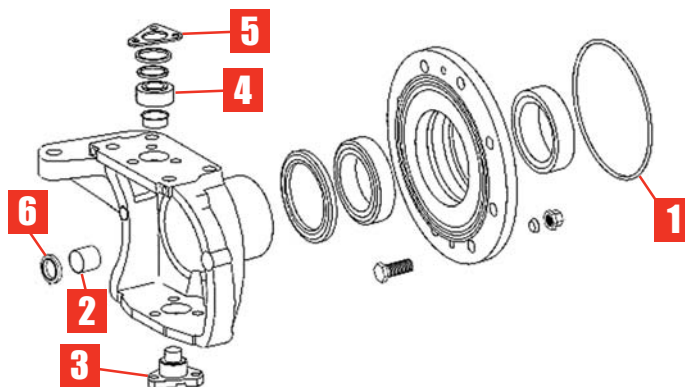

"THE RELIABLE SERVICE"

Part numbers are quoted for reference purposes only.
Our parts and accessories are not original.

CARTER DE MOYEU (MONTAGE CARRARO)
HUB HOUSING (CARRARO FITTING)

Types d'engins Machines types	Anneau Ring	Bague Bush	Pivot Pin	Bague Bush	Épaisseur Thickness	Bague Bush
	1	2	3	4	5	6
Montage Carraro	44/6413-123	44/6462-123 35 x 39 x 35	44/6450-123 ↑ (475270) Ø 36 - 50	44/6452-123 sup. type Belleville Upper Belleville type	44/6453-123 (108916) 0.35mm	44/6407-67 42.2 x 46.2 x 31.7
		44/6462-124 45 x 50 x 35	44/6450-124 ↓ (109533) Ø 28 - 50	44/6452-124 inf. type Belleville Lower Belleville type	44/6453-124 (108915) 0.19mm	44/6407-68 42 x 46 x 32
		44/6453-125 (108914) 0.10mm				