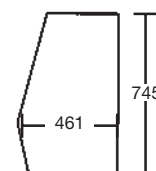

Porte supérieur / Top door