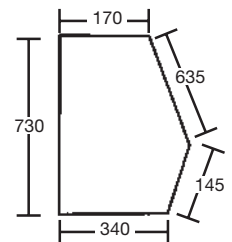

45/4043-21
(82730472)
G. / LH.