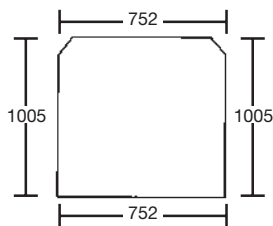

VITRERIE
GLASS

Loadall / farm special
520-50 & 525-50

Pare-brise / Windscreen