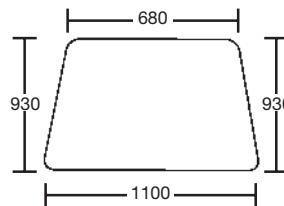

Fenêtre latérale / Side window

45/4045-22T
(82730421)
Dr. / RH.