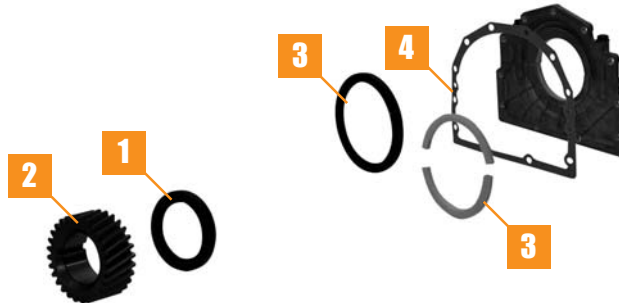

VILEBREQUINS ET PIÈCES CONNEXES
CRANKSHAFT AND RELATED PARTS

Types d'engins Machines types	Moteur Engine	Bague avant Front cover seal	Pignon Crankshaft gear	Bague arrière Rear housing seal	Joint arrière Rear gasket
		1	2	3	4
520-2, 520-2HL, 520-4, 520-4HL, 520M-2, 520M-4, 520S, 525-2, 525-4, 525B-2, 525B-2HL, 525B-4, 530-2, 530-4, 530-2HL, 530-4HL, 530B HL-2, 530B HL-4, 530B-2, 530B-4, 540B2, 540B4, 540BM2, 540BM4	A4.236 (LD)		45/12-290 (02190001)		
520-2, 520-2HL, 520-4, 520-4HL, 520M-2, 520M-4, 525-2, 525-4, 525B-2, 525B-2HL, 525B-4HL, 530-2, 530-4, 530-2HL, 530-4HL, 530B HL-2, 530B HL-4, 530B-4, 540B4, 540BM4	AT4.236 (LJ)				
520, 520S, 520-55, 520-55FS, 520-50, 525-50, 525-58FS, 525-67, 525-67FS, 526, 526S, 526-55, 526S, 527-58, 527-58FS, 527-67, 527-67FS, 530-70, 530-70F/S, 530-70Sway, 530S, 530-110, 530-120, 530-120S, 530-95, 530-6, 532, 532Sway, 535-6, 537, 537Sway, 537-120, 537-130, 540-70, 540-70F/S, 540S	1004.4 (AA) (blue)				
520, 520S, 520S, 525-58, 525-58FS, 525-67, 525-67FS, 526, 526S, 526-55, 526-55FS, 526S, 527-58, 527-58FS, 527-67, 527-67FS, 530-70, 530-70F/S, 530-70Sway, 530S, 530-110, 530-120, 530-120S, 530-95, 530-67, 530-67FS Plus, 532, 532Sway, 532H, 535-67, 535-67FS plus, 537, 537Sway, 537-120, 537-130, 537H, 540-70, 540-70F/S, 540-120, 540S	1004.4T (AB) (blue)	45/11-292 (2418F436, 02100178, 33125416)		45/13-292 (2418F475)	45/17-290 (3681T018)
520LE, 520SLE, 520-50LE, 525-50LE, 526LE, 526SLE, 528-70, 528S, 530, 530FS, 530Sway, 530-70LE, 530-70F/S LE, 530-70LE Sway, 532, 532-120, 532-120Sway, 532LE, 532LE Sway, 535-95, 535-95Sway, 537, 537-135, 537-135Sway, 537LE, 537LE Sway, 540, 540Sway, 540-70LE, 540-70F/S LE, 540-70LE Sway	1004.42 (AR) (green)		45/12-291 (3117C061, 02290001)		
520LE, 520SLE, 525-50S, 526LE, 526SLE, 528-70, 528S, 530, 530FS, 530-70LE, 530-70F/S LE, 530-70LE Sway, 530-110LE, 532, 532-120, 532-120Sway, 532LE, 532LE Sway, 532HLE, 535-95, 535-95Sway, 537, 537-135, 537-135Sway, 537LE, 537LE Sway, 537HLE, 540-170, 540, 540Sway, 540-70LE, 540-70F/S LE, 540-70LE Sway, 530FS Plus, 530Super AG, 530SXL, 540FS Plus, 540Super AG, 540S XL	1004.40T (AK) (green)				

Les références des pièces sont indicatives.
Nos pièces ne sont pas d'origine

"THE RELIABLE SERVICE"

Part numbers are quoted for reference purposes only.
Our parts and accessories are not original.