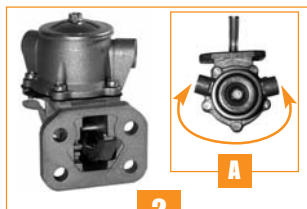

POMPES D'ALIMENTATION
FUEL PUMPS

2