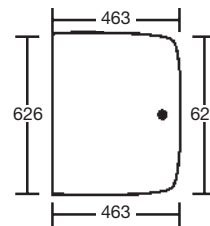

Fenêtre arrière / Rear window