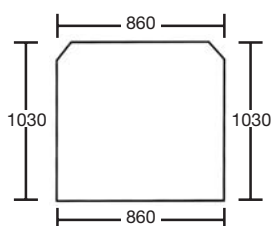

VITRERIE GLASS

530-70/120, 532-70/120, 535-70/95 & 120,
537-135, 540-70/120/135 & 170

Pare-brise / Windscreen

45/4001-24
(82730501)