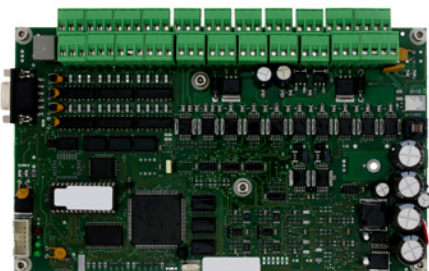

JLG CONTROL UNITS

REF 1600292 + 1600302

REF 1600286 + 1600289

REF 1001155878

JLG BATTERY CHARGER

REF P19944

GENIE DASHBOARDS

REF 99162 + 231084

REF 1256721 + 137692

MANITOU CONTROL UNITS

REF 677394

REF 215681

HAULOTTE BATTERY CHARGER

REF 2440319260

1. Fill in the core purchase document on www.tvh.com/corepurchase and send it to your contact person within TVH. If possible, please add some pictures of the parts.
2. TVH draws up a quotation.
3. You give your approval and inform us of the weight and dimensions of the parcel.
4. TVH gives you a purchase order number and picks up the goods.
5. You send an invoice to TVH stating our purchase order number.
6. After inspection and approval of the parts, TVH pays your invoice (in case of non-repairable parts, TVH will contact you).