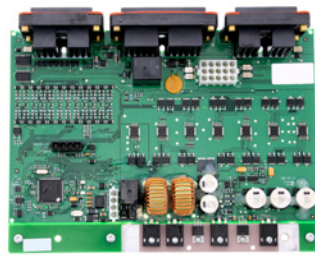

YOU WANT CASH, WE WANT CORES

WE BUY YOUR MOBILE ELEVATING WORK PLATFORMS CORES

Just like you, TVH is strongly committed to the environment. By recycling parts and reconditioning them in an eco-friendly way, we help to reduce the amount of waste produced. In order to maintain and extend our exchange programme, we are looking for the following **electronic, electrical, hydraulic and mechanical** parts:

JLG CONTROL UNITS

REF 1600292 + 1600302

REF 1600286 + 1600289

REF 1001155878

JLG BATTERY CHARGER

REF P19944

GENIE DASHBOARDS

REF 99162 + 231084

REF 1256721 + 137692

MANITOU CONTROL UNITS

REF 677394

REF 215681

HAULOTTE BATTERY CHARGER

REF 2440319260

1. Fill in the core purchase document on www.tvh.com/corepurchase and send it to your contact person within TVH. If possible, please add some pictures of the parts.
2. TVH draws up a quotation.
3. You give your approval and inform us of the weight and dimensions of the parcel.
4. TVH gives you a purchase order number and picks up the goods.
5. You send an invoice to TVH stating our purchase order number.
6. After inspection and approval of the parts, TVH pays your invoice (in case of non-repairable parts, TVH will contact you).