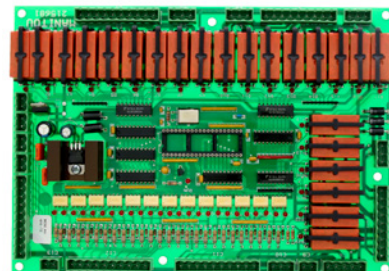

JLG CONTROL UNITS

REF 1600292 + 1600302

REF 1600286 + 1600289

REF 1001155878

JLG BATTERY CHARGER

REF P19944

GENIE DASHBOARDS

REF 99162 + 231084

REF 1256721 + 137692

MANITOU CONTROL UNITS

REF 677394

REF 215681

HAULOTTE BATTERY CHARGER

REF 2440319260

1. Fill in the core purchase document on www.tvh.com/corepurchase and send it to your contact person within TVH. If possible, please add some pictures of the parts.
2. TVH draws up a quotation.
3. You give your approval and inform us of the weight and dimensions of the parcel.
4. TVH gives you a purchase order number and picks up the goods.
5. You send an invoice to TVH stating our purchase order number.
6. After inspection and approval of the parts, TVH pays your invoice (in case of non-repairable parts, TVH will contact you).