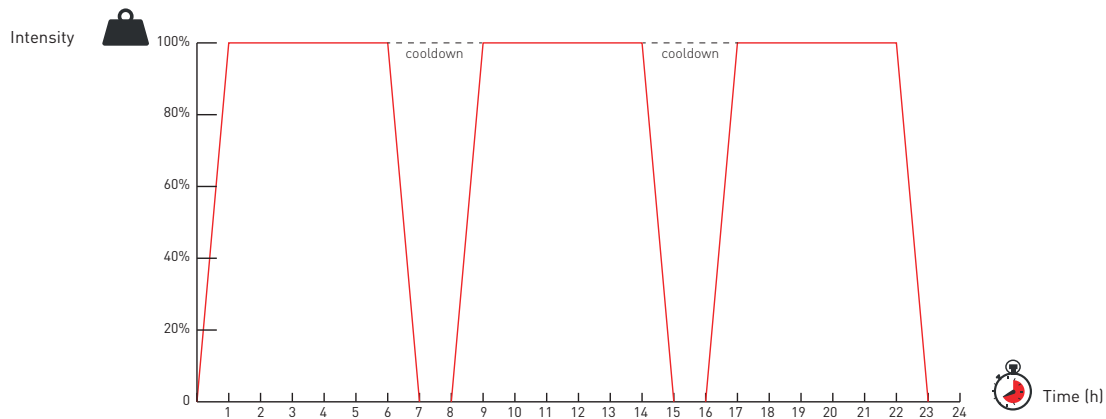

TOTALSOURCE PREMIUM SOLID TYRE

Designed using the latest technology to maximise performance in medium to heavy-duty warehousing tasks. The triple compound design includes heavy-duty sidewall protection. Produced with materials to deliver great general performance.

RECOMMENDED USE

BENEFITS OF THIS TYPE OF TYRE

Continuous centre lug

Reduces vibration and reduces rolling resistance.