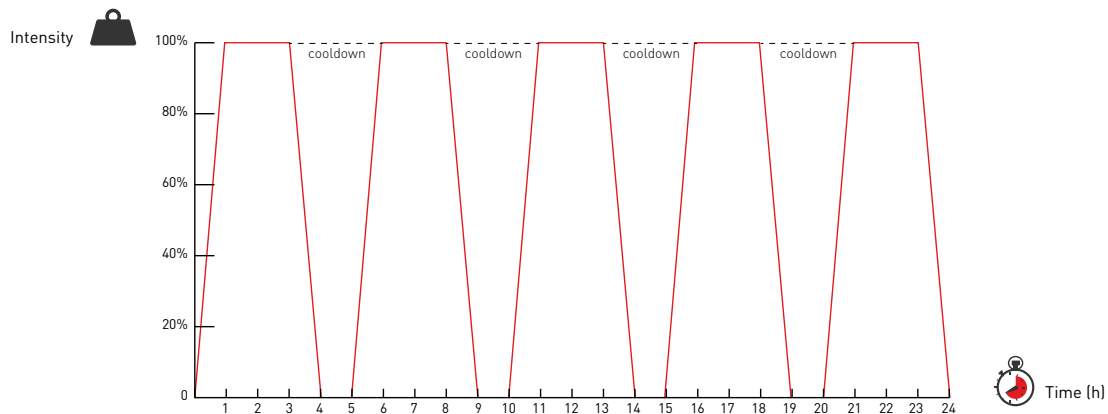

BASICLINE SOLID TYRE

Ideal for low intensity daily use. A long lifespan thanks to its two layers of quality material. The base layer has been reinforced with steel rings to perfectly fit the tyre to the rim and stop it from slipping on the rim.

RECOMMENDED USE