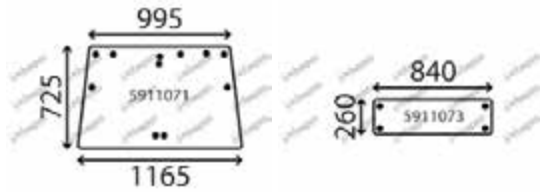

A=ME5700 DTHC B=ME8200 DTHC C=ME9000 DTHC

SERIES ME 5700 DTHC ME 8200 DTHC - ME 9000 DTHC

DESCRIPTION	GLASSINTER REFERENCE	BEPKO REFERENCE	OEM REFERENCE	TYPE OF MACHINE	NOTE
REAR WINDOW GREEN	5911071	B86482	3G71071010	A B C	
GAS STRUT	V5904	B91567	3N30053770	A B C	
LOWER REAR GREEN	5911073	B86484	3A75170550	A B C