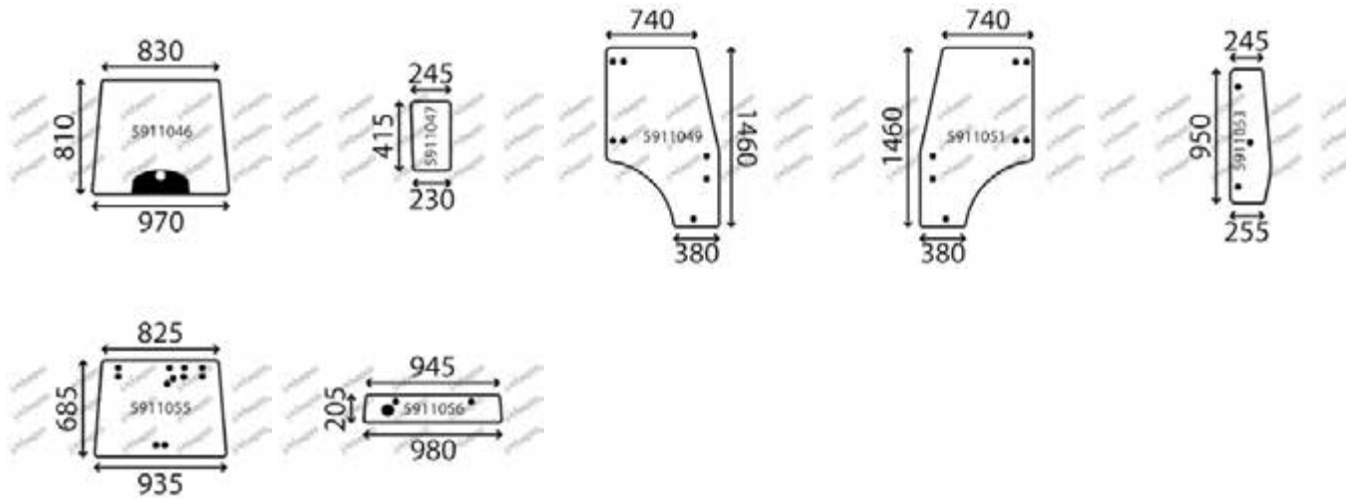

A=B2230 DC B=B2230 HDDB C=B2530 DC D=B2530 HDDB

SERIES B 2230 DC - B 2230 HDDB

B 2530 DC - B 2530 HDDB

DESCRIPTION	GLASSINTER REFERENCE	BEPKO REFERENCE	OEM REFERENCE	TYPE OF MACHINE	NOTE
FRONT WINDOW GREEN	5911046	B86459	6C23072310	A B C D	
LOWER FRONT GREEN	5911047	B86460	6C23072320	A B C D	
RH DOOR GREEN CURVED	5911049	B86462	6C26272120	A B C D	
GAS STRUT	V5903	B91566	3N30052870	A B C D	
LH DOOR GREEN CURVED	5911051	B86464	6C26272110	A B C D	
GAS STRUT	V5903	B91566	3N30052870	A B C D	
OPENING SIDE WINDOW GREEN	5911053	B86466	6C26272210	A B C D	
REAR WINDOW GREEN	5911055	B86468	6C26272412	A B C D	
GAS STRUT	V5903	B91566	3N30052870	A B C D	
LOWER REAR GREEN	5911056	B86469	6C23272480	A B C D