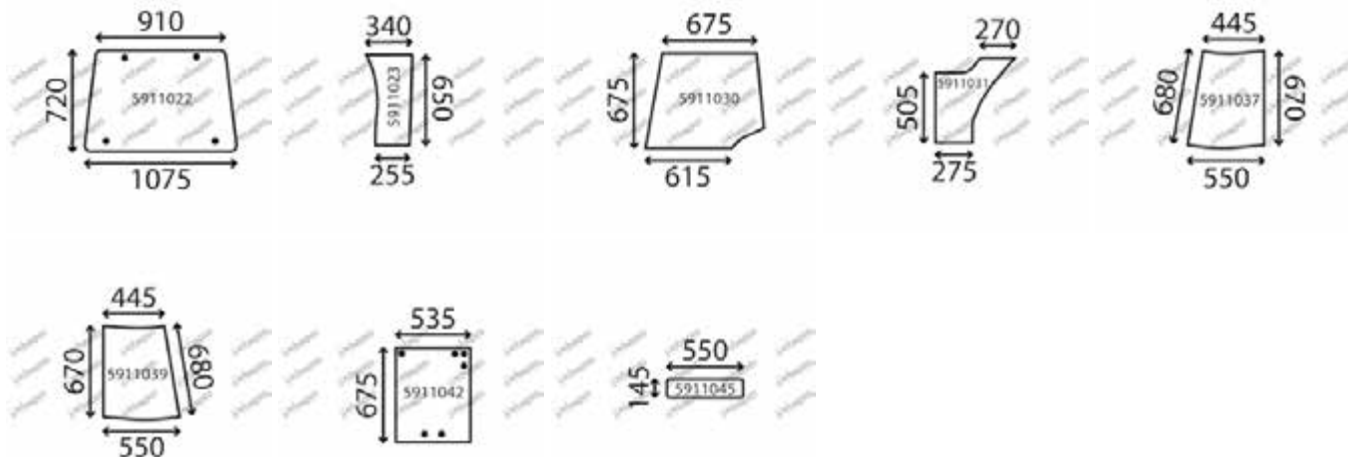

A=L3300 DTC B=L3600 DTC C=L3600 DTGSTC D=L4200 DTC E=L4200 DTGSTC

DESCRIPTION	GLASSINTER REFERENCE	BEPKO REFERENCE	OEM REFERENCE	TYPE OF MACHINE	NOTE
FRONT WINDOW CLEAR	5911022	B86435	TA04970510	A B C D E	
LOWER FRONT CLEAR	5911023	B86436	TA04070520	A B C D E	
TOP DOOR CLEAR	5911030	B86443	TA04070670	A B C D E	
GAS STRUT	V5913	B91575	3691952870	A B C D E	
LOWER DOOR CLEAR	5911031	B86444	TA04070770	A B C D E	
GAS STRUT	V5913	B91575	3691952870	A B C D E	
RH CORNER CLEAR CURVED	5911037	B86450	TA04070540	A B C D E	
LH CORNER CLEAR CURVED	5911039	B86452	TA04070530	A B C D E	
REAR WINDOW CLEAR	5911042	B86455	TA04071010	A B C D E	
GAS STRUT	V5913	B91575	3691952870	A B C D E	
LOWER REAR CLEAR	5911045	B86458	TA04070550	A B C D E