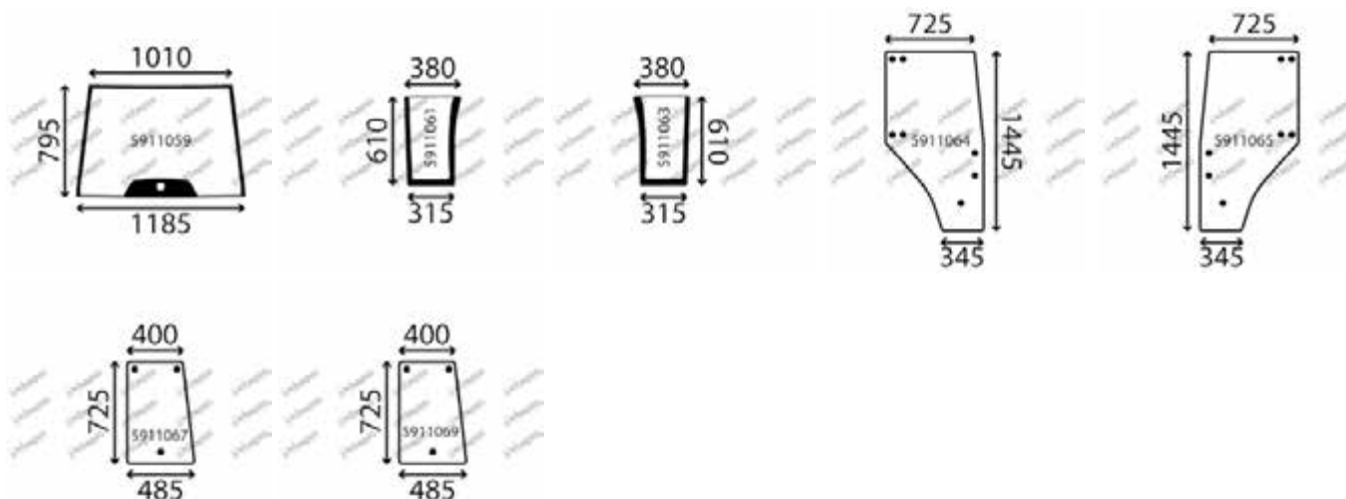

A=ME5700 DTHC B=ME8200 DTHC C=ME9000 DTHC

DESCRIPTION	GLASSINTER REFERENCE	BEPKO REFERENCE	OEM REFERENCE	TYPE OF MACHINE	NOTE
FRONT WINDOW GREEN CURVED	5911059	B86471	3G71070513	A B C	
GLUE KIT - 310ML CARTRIDGE	AP11002	70/4110-21		A B C	
RH LOWER FRONT GREEN CURVED	5911061	B86473	3G71070522	A B C	
GLUE KIT - 310ML CARTRIDGE	AP11002	70/4110-21		A B C	
LH LOWER FRONT GREEN CURVED	5911063	B86475	3G71070562	A B C	
GLUE KIT - 310ML CARTRIDGE	AP11002	70/4110-21		A B C	
RH DOOR GREEN CURVED	5911064	B86476	3G71070670	A B C	
GAS STRUT	V5903	B91566	3N30052870	A B C	
LH DOOR GREEN CURVED	5911065	B86477	3G71070770	A B C	
GAS STRUT	V5903	B91566	3N30052870	A B C	
OPENING SIDE WINDOW GREEN	5911067	B86479	3G99900710	A B C	
OPENING SIDE WINDOW GREEN	5911069	B86480	3G71070532	A B C