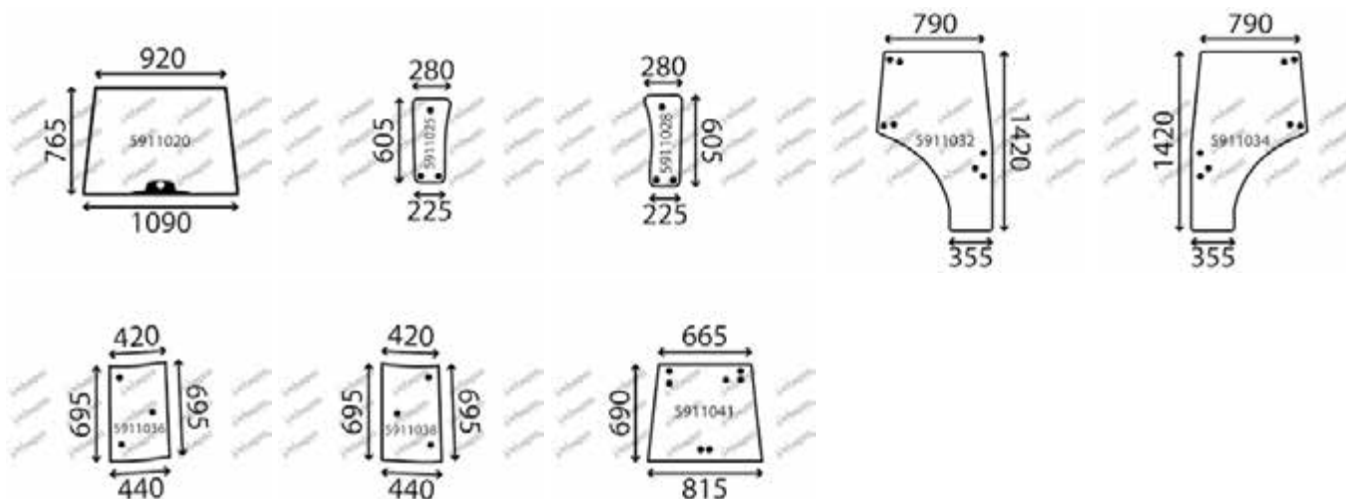

A=L3830 DTC B=L4630 DTC C=L4630 GSTC D=L5030 DTC E=L5030 GSTC F=L5030 HSTC

DESCRIPTION	GLASSINTER REFERENCE	BEPKO REFERENCE	OEM REFERENCE	TYPE OF MACHINE	NOTE
FRONT WINDOW GREEN CURVED	5911020	B86433	TD06970510	A B C D E F	
GLUE KIT - 310ML CARTRIDGE	AP11002	70/4110-21		A B C D E F	
RH LOWER FRONT GREEN	5911025	B86438	TD06970562	A B C D E F	
LH LOWER FRONT GREEN	5911028	B86441	TD06970522	A B C D E F	
RH DOOR GREEN CURVED	5911032	B86445	TD17070670	A B C D E F	
GAS STRUT	V5909	B91571	TA14070902	A B C D E F	
LH DOOR GREEN CURVED	5911034	B86447	TD17070770	A B C D E F	
GAS STRUT	V5909	B91571	TA14070902	A B C D E F	
RH CORNER GREEN CURVED	5911036	B86449	T029070542	A B C D E F	
LH CORNER GREEN CURVED	5911038	B86451	T029070532	A B C D E F	
REAR WINDOW GREEN CURVED	5911041	B86454	T029071013	A B C D E F	
GAS STRUT	V5911	B91573	TA14071062	A B C D E F