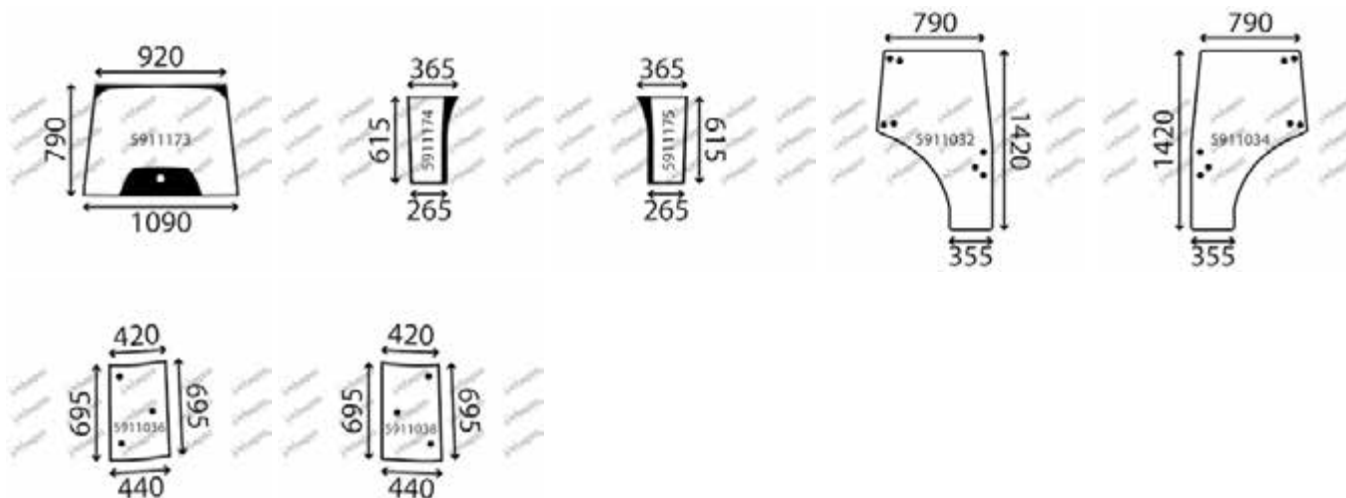

A=M7040 DTHNBC (EC) B=M7040 DTHNBC (NEC) C=M8540 DTHNBC (EC) D=M8540 DTHNBC (NEC) E=M8540 DTNQPC F=M9540 DTHNBC (EC) G=M9540 DTHNBC (ITA)

DESCRIPTION	GLASSINTER REFERENCE	BEPKO REFERENCE	OEM REFERENCE	TYPE OF MACHINE	NOTE
FRONT WINDOW GREEN CURVED	5911173	B86538	3C86170510	A B C D E F G	
GLUE KIT - 310ML CARTRIDGE	AP11002	70/4110-21		A B C D E F G	
RH LOWER FRONT GREEN CURVED	5911174	B86539	3C87170520	A B C D E F G	
GLUE KIT - 310ML CARTRIDGE	AP11002	70/4110-21		A B C D E F G	
LH LOWER FRONT GREEN CURVED	5911175	B86540	3C87170560	A B C D E F G	
GLUE KIT - 310ML CARTRIDGE	AP11002	70/4110-21		A B C D E F G	
RH DOOR GREEN CURVED	5911032	B86445	TD17070670	A B C D E F G	
GAS STRUT	V5908	B91570	T142570900	A B C D E F G	
LH DOOR GREEN CURVED	5911034	B86447	TD17070770	A B C D E F G	
GAS STRUT	V5908	B91570	T142570900	A B C D E F G	
RH CORNER GREEN CURVED	5911036	B86449	T029070542	A B C D E F G	
LH CORNER GREEN CURVED	5911038	B86451	T029070532	A B C D E F G