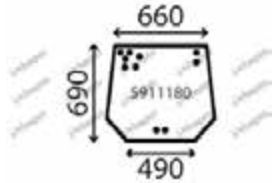

A=M7040 DTHNBC (EC) B=M7040 DTHNBC (NEC) C=M8540 DTHNBC (EC) D=M8540 DTHNBC (NEC) E=M8540 DTNQPC F=M9540 DTHNBC (EC) G=M9540 DTHNBC (ITA)

DESCRIPTION	GLASSINTER REFERENCE	BEPKO REFERENCE	OEM REFERENCE	TYPE OF MACHINE	NOTE
REAR WINDOW GREEN CURVED	5911180	B86541	3C87170550	A B C D	
GAS STRUT	V5912	B91574	T142571060	A B C D	
BONNET GAS STRUT	V5922	B91582	3C08183310	A B C D E F G