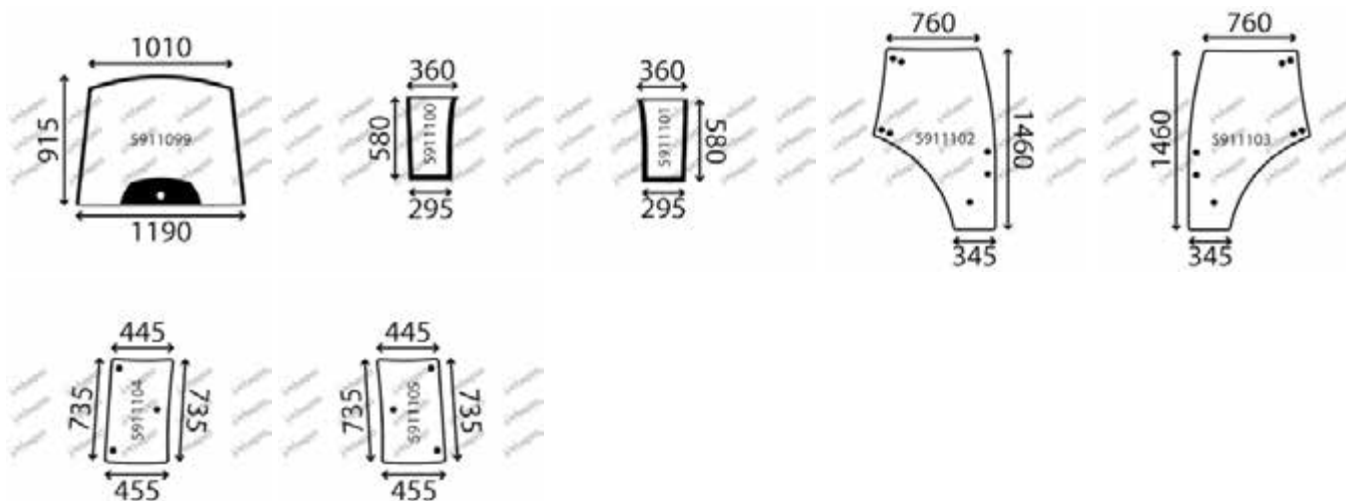

SERIES M 6060 DTHC A M 9960 DTHC (EC/ITA/NEC)

A=M6060 DTHC B=M7060 DTHC C=M8560 DTHC (EC) D=M8560 DTHC (ITA) E=M8560 DTHC (NEC) F=M9960 DTHC G=M9960 DTHC (EC) H=M9960 DTHC (ITA) I=M9960 DTHC (NEC)

DESCRIPTION	GLASSINTER REFERENCE	BEPKO REFERENCE	OEM REFERENCE	TYPE OF MACHINE	NOTE
FRONT WINDOW GREEN CURVED	5911099	B86508	3C59170510	A B C D E F G H I	
GLUE KIT - 310ML CARTRIDGE	AP11002	70/4110-21		A B C D E F G H I	
RH LOWER FRONT GREEN CURVED	5911100	B86509	3C591-70520	A B C D E F G H I	
GLUE KIT - 310ML CARTRIDGE	AP11002	70/4110-21		A B C D E F G H I	
LH LOWER FRONT GREEN CURVED	5911101	B86510	3C59170560	A B C D E F G H I	
GLUE KIT - 310ML CARTRIDGE	AP11002	70/4110-21		A B C D E F G H I	
RH DOOR GREEN CURVED	5911102	B86511	3C58170675	A B C D E F G H I	
GAS STRUT	V5907	B91569	3C58152870	A B C D E F G H I	
LH DOOR GREEN CURVED	5911103	B86512	3C58170774	A B C D E F G H I	
GAS STRUT	V5907	B91569	3C58152870	A B C D E F G H I	
RH CORNER GREEN CURVED	5911104	B86513	3C59170542	A B C D E F G H I	
LH CORNER GREEN CURVED	5911105	B86514	3C59170532	A B C D E F G H I