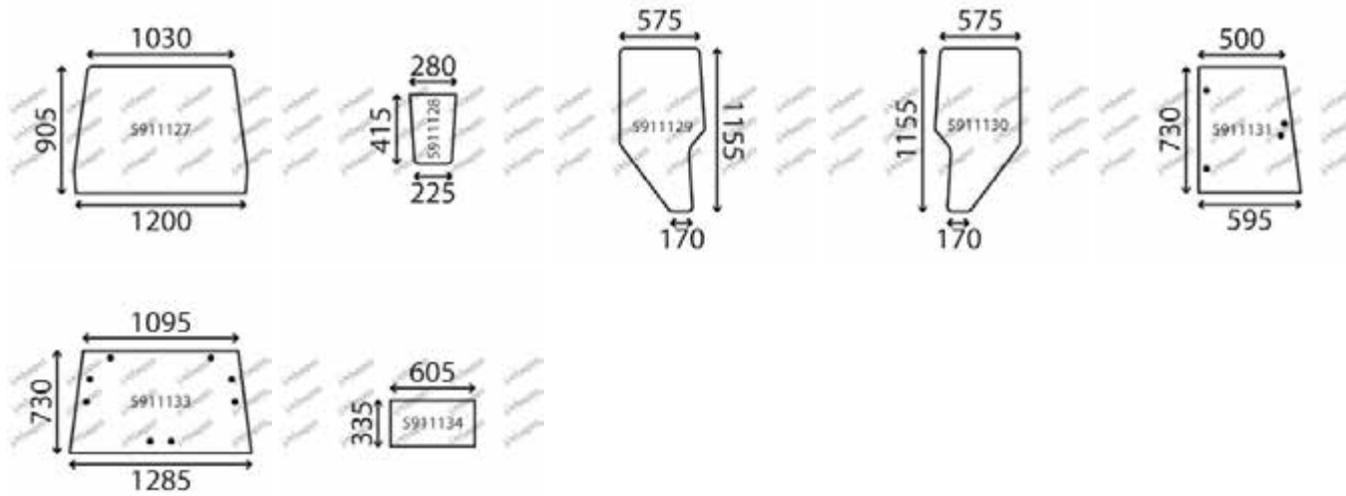

A=M5700 DT B=M7580 DT C=M8580 DT D=M9580 DT

DESCRIPTION	GLASSINTER REFERENCE	BEPKO REFERENCE	OEM REFERENCE	TYPE OF MACHINE	NOTE
FRONT WINDOW GREEN CURVED	5911127	B86533	3691952900	A B C D	
LOWER FRONT GREEN	5911128	B86534	3691952890	A B C D	
RH DOOR GREEN CURVED	5911129	B86535	3691953050	A B C D	
GAS STRUT	V5902	B91565	3378052872	A B C D	
LH DOOR GREEN CURVED	5911130	B86536	3691953080	A B C D	
GAS STRUT	V5902	B91565	3378052872	A B C D	
OPENING SIDE WINDOW GREEN	5911131	B86537	3691953510	A B C D	
REAR WINDOW GREEN	5911133	B94582	36919-53743	A B C D	
GAS STRUT	V5906	B94191	3691953770	A B C D	
LOWER REAR GREEN	5911134	B94583	3586053790	A B C D