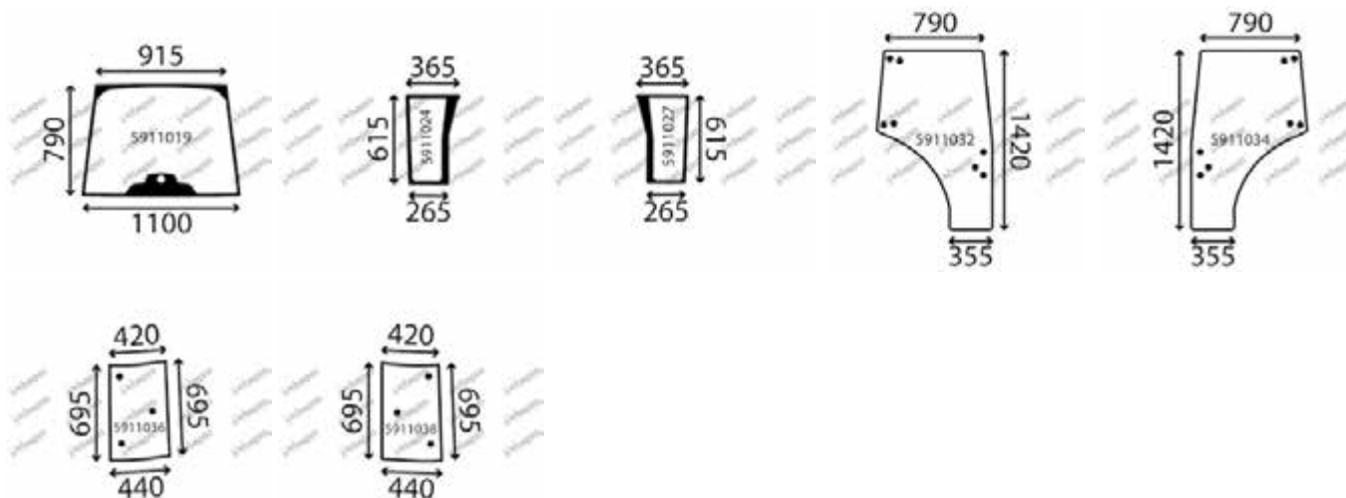

SERIES L 4240 DTC / HSTC L 5040 DTC - L 5240 HSTC - L 5740 HSTC

A=L4240 DTC B=L4240 HSTC C=L5040 DTC D=L5240 HSTC E=L5740 HSTC

DESCRIPTION	GLASSINTER REFERENCE	BEPKO REFERENCE	OEM REFERENCE	TYPE OF MACHINE	NOTE
FRONT WINDOW GREEN CURVED	5911019	B86432	TD17970580	A B C D E	
GLUE KIT - 310ML CARTRIDGE	AP11002	70/4110-21		A B C D E	
RH LOWER FRONT GREEN CURVED	5911024	B86437	TD17970560	A B C D E	
GLUE KIT - 310ML CARTRIDGE	AP11002	70/4110-21		A B C D E	
LH LOWER FRONT GREEN CURVED	5911027	B86440	TD17970520	A B C D E	
GLUE KIT - 310ML CARTRIDGE	AP11002	70/4110-21		A B C D E	
RH DOOR GREEN CURVED	5911032	B86445	TD17070670	A B C D E	
GAS STRUT	V5908	B91570	T142570900	A B C D E	
LH DOOR GREEN CURVED	5911034	B86447	TD17070770	A B C D E	
GAS STRUT	V5908	B91570	T142570900	A B C D E	
RH CORNER GREEN CURVED	5911036	B86449	T029070542	A B C D E	
LH CORNER GREEN CURVED	5911038	B86451	T029070532	A B C D E