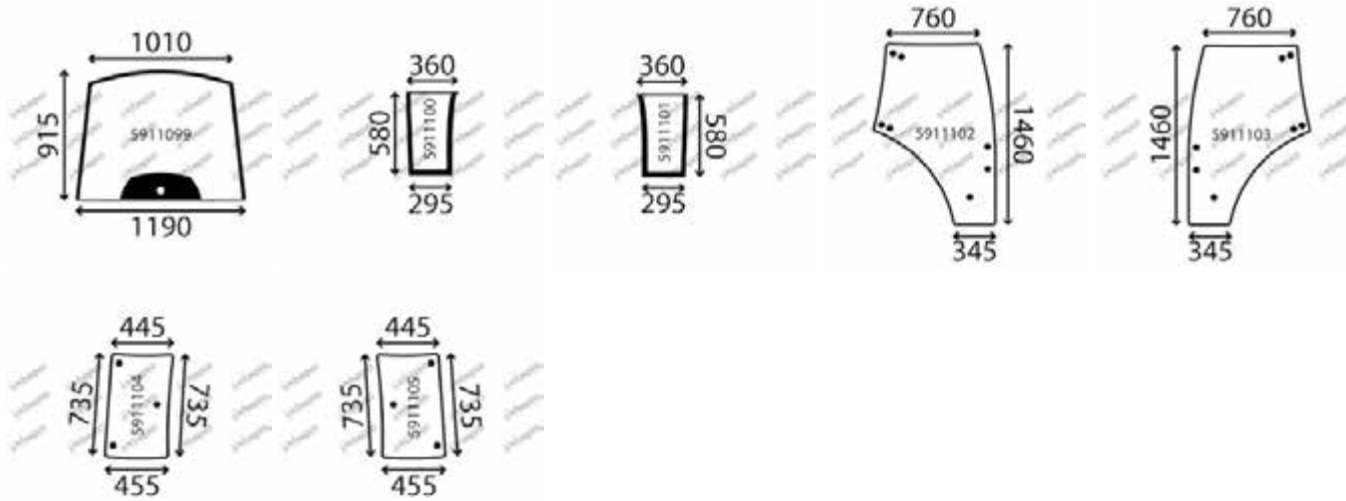

A=M6040 DTHC B=M7040 DTHC C=M8540 DTHC D=M9540 DTHC

DESCRIPTION	GLASSINTER REFERENCE	BEPKO REFERENCE	OEM REFERENCE	TYPE OF MACHINE	NOTE
FRONT WINDOW GREEN CURVED	5911099	B86508	3C59170510	A B C D	
GLUE KIT - 310ML CARTRIDGE	AP11002	70/4110-21		A B C D	
RH LOWER FRONT GREEN CURVED	5911100	B86509	3C591-70520	A B C D	
GLUE KIT - 310ML CARTRIDGE	AP11002	70/4110-21		A B C D	
LH LOWER FRONT GREEN CURVED	5911101	B86510	3C59170560	A B C D	
GLUE KIT - 310ML CARTRIDGE	AP11002	70/4110-21		A B C D	
RH DOOR GREEN CURVED	5911102	B86511	3C58170675	A B C D	
GAS STRUT	V5907	B91569	3C58152870	A B C D	
LH DOOR GREEN CURVED	5911103	B86512	3C58170774	A B C D	
GAS STRUT	V5907	B91569	3C58152870	A B C D	
RH CORNER GREEN CURVED	5911104	B86513	3C59170542	A B C D	
LH CORNER GREEN CURVED	5911105	B86514	3C59170532	A B C D