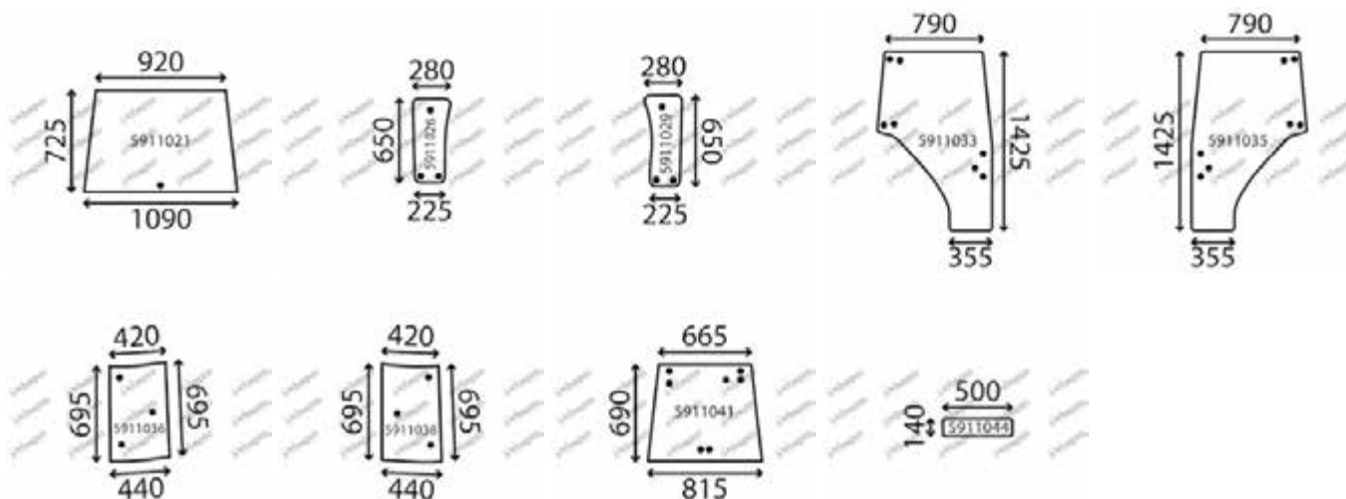

A=L3300 DTC NEW B=L3600 DTC C=L3600 HSTC D=L4200 DTC E=L4200 GSTC F=L4200 HSTC

DESCRIPTION	GLASSINTER REFERENCE	BEPKO REFERENCE	OEM REFERENCE	TYPE OF MACHINE	NOTE
FRONT WINDOW GREEN CURVED	5911021	B86434	T029070512	A B C D E F	
RH LOWER FRONT GREEN	5911026	B86439	TA14970520	A B C D E F	
LH LOWER FRONT GREEN	5911029	B86442	TA14970560	A B C D E F	
RH DOOR GREEN CURVED	5911033	B86446	T029070673	A B C D E F	
GAS STRUT	V5909	B91571	TA14070902	A B C D E F	
LH DOOR GREEN CURVED	5911035	B86448	T029070773	A B C D E F	
GAS STRUT	V5909	B91571	TA14070902	A B C D E F	
RH CORNER GREEN CURVED	5911036	B86449	T029070542	A B C D E F	
LH CORNER GREEN CURVED	5911038	B86451	T029070532	A B C D E F	
REAR WINDOW GREEN CURVED	5911041	B86454	T029071013	A B C D E F	
GAS STRUT	V5911	B91573	TA14071062	A B C D E F	
LOWER REAR GREEN	5911044	B86457	TA14070552	A B C D E F