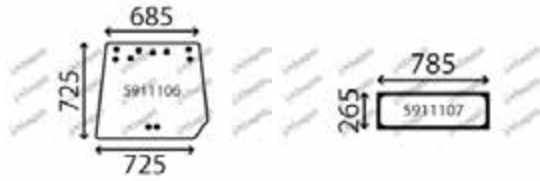

A=M6040 DTHC B=M7040 DTHC C=M8540 DTHC D=M9540 DTHC

DESCRIPTION	GLASSINTER REFERENCE	BEPKO REFERENCE	OEM REFERENCE	TYPE OF MACHINE	NOTE
REAR WINDOW GREEN CURVED	5911106	B86515	3C59170550	A B C D	
GAS STRUT	V5914	B91576	3C58153770	A B C D	
LOWER REAR GREEN	5911107	B86516	3C59171010	A B C D	
GLUE KIT - 310ML CARTRIDGE	AP11002	70/4110-21		A B C D	
BONNET GAS STRUT	V5922	B91582	3C08183310	A B	F570N
BONNET GAS STRUT	V5921	B91581	3C58183310	A B C D	F650N