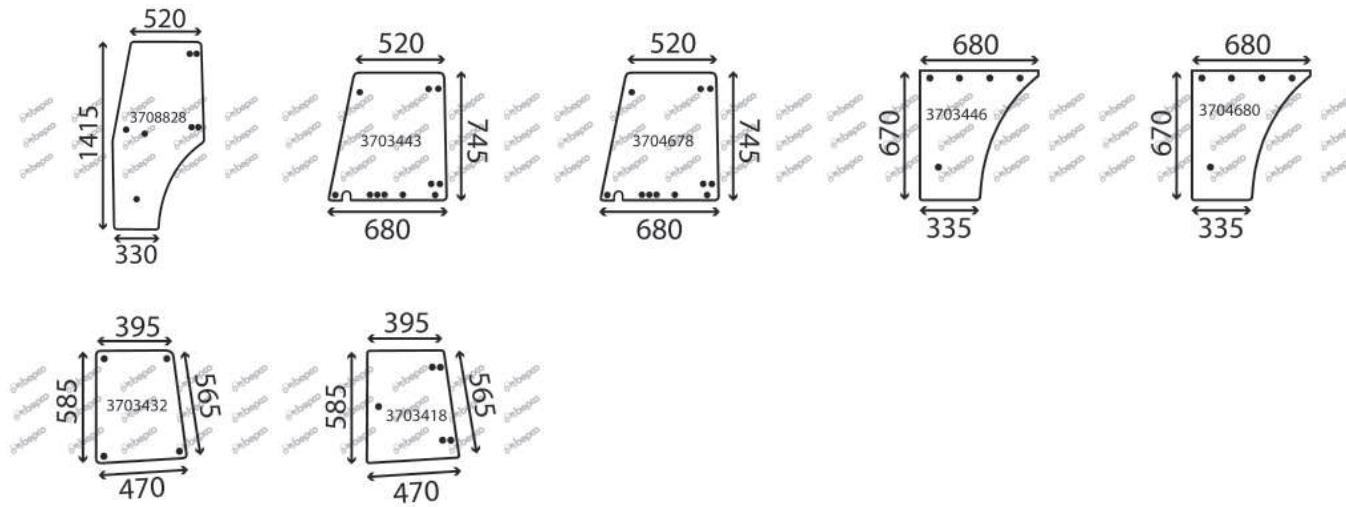

A=260 P FARMER - ETROIT B=270 P FARMER - ETROIT C=280 P FARMER - ETROIT

DESCRIPTION	GLASSINTER REFERENCE	BEPKO REFERENCE	OEM REFERENCE	TYPE OF MACHINE	NOTE
LH DOOR GREEN CURVED GAS STRUT	3708828 V3709	B95621 B95964	247811030010 F258514210020	A B C A B C	
TOP DOOR CLEAR GAS STRUT	3703443 V3709	22/4020-129 B95964	247811030102 F258514210020	A B C A B C	
TOP DOOR GREEN GAS STRUT	3704678 V3709	22/4020-135T B95964	247811030950 F258514210020	A B C A B C	
LOWER DOOR CLEAR GAS STRUT	3703446 V3709	22/4020-136 B95964	247811030111 F258514210020	A B C A B C	
LOWER DOOR GREEN GAS STRUT	3704680 V3709	22/4020-137T B95964	247811030960 F258514210020	A B C A B C	
SIDE WINDOW CLEAR	3703432	22/4047-129	247810040300	A B C	
OPENING SIDE WINDOW GREEN	3703418	22/4047-131T	247811040050	A B C