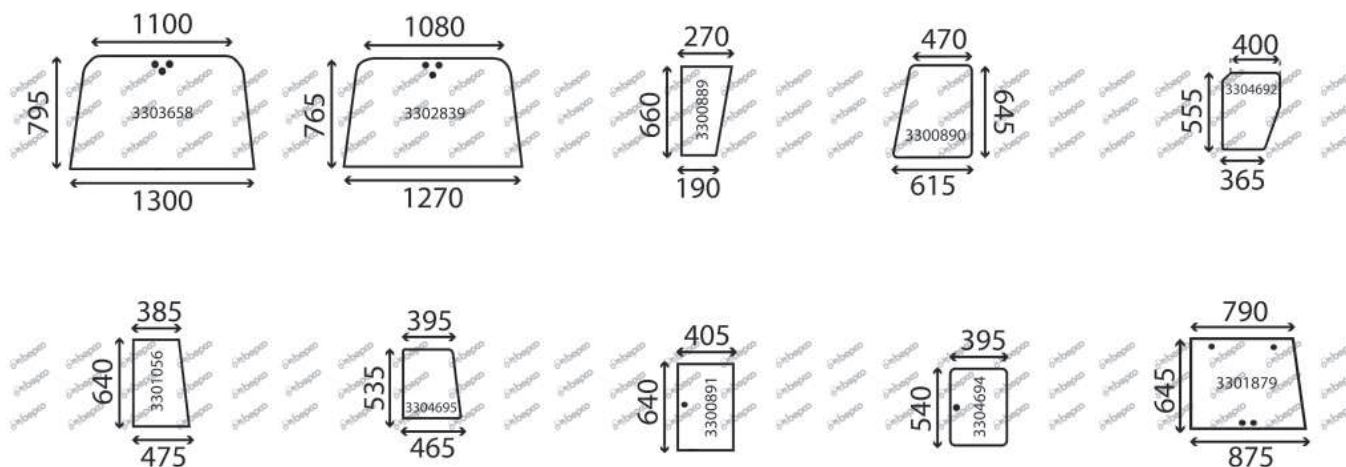

A=610 S B=611 S

DESCRIPTION	GLASSINTER REFERENCE	BEPKO REFERENCE	OEM REFERENCE	TYPE OF MACHINE	NOTE
FRONT WINDOW GREEN	3303658	B73496	512102	A B	
OPENING FRONT WINDOW GREEN	3302839	B73499	512115	A B	
LOWER FRONT CLEAR	3300889	B84014	544102	A B	
TOP DOOR CLEAR	3300890	B84015	524003	A B	
LOWER DOOR CLEAR	3304692	B84297	534046	A B	
FIXED SIDE WINDOW CLEAR	3301056	B84025	564304	A	
FIXED SIDE WINDOW CLEAR	3304695	B84300	564308	B	
SLIDING SIDE WINDOW CLEAR	3300891	B84016	564303	A	
SLIDING SIDE WINDOW CLEAR	3304694	B84299	564307	B	
OPENING SIDE WINDOW CLEAR	3301879	B84164	565311	A