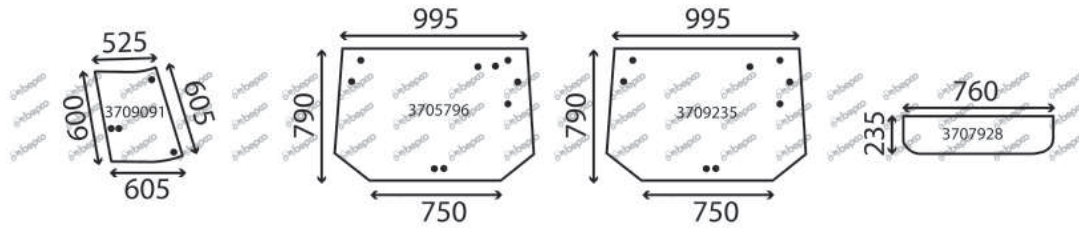

A=409 FARMER VARIO B=410 FARMER VARIO C=411 FARMER VARIO D=412 FARMER VARIO

DESCRIPTION	GLASSINTER REFERENCE	BEPKO REFERENCE	OEM REFERENCE	TYPE OF MACHINE	NOTE
LH CORNER GREEN CURVED	3709091	B85284	716810040421	A B C D	
REAR WINDOW GREEN	3705796	22/4072-109T	816810050010	A B C D	
GAS STRUT	V3703	B96006	H205810040030	A B C D	
HEATING REAR WINDOW GREEN	3709235	B40133	H149810050020	A B C D	
GAS STRUT	V3703	B96006	H205810040030	A B C D	
LOWER REAR CLEAR	3707928	B40116	515810050010	A B C D	
ROOF GAS STRUT	V3704	B95960	H816810020100	A B C D	
BONNET GAS STRUT	V3719	B95965	H199503020110	A B C D