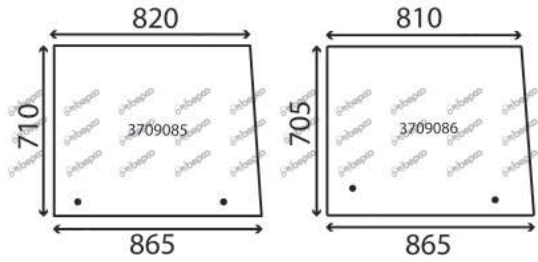

A=5 S FARMER B=102 LS FARMER C=102 S FARMER D=103 LS FARMER E=103 S FARMER F=104 LS FARMER G=104 S FARMER H=105 LS FARMER I=105 S FARMER J=106 LS FARMER
K=106 S FARMER L=108 LS FARMER M=108 S FARMER

DESCRIPTION	GLASSINTER REFERENCE	BEPKO REFERENCE	OEM REFERENCE	TYPE OF MACHINE	NOTE
OPENING SIDE WINDOW CLEAR	3709085	B40129	F182800201460	A J K	
OPENING SIDE WINDOW CLEAR	3709086	B94680	F138804202050	A B C D E F G H I J K L M