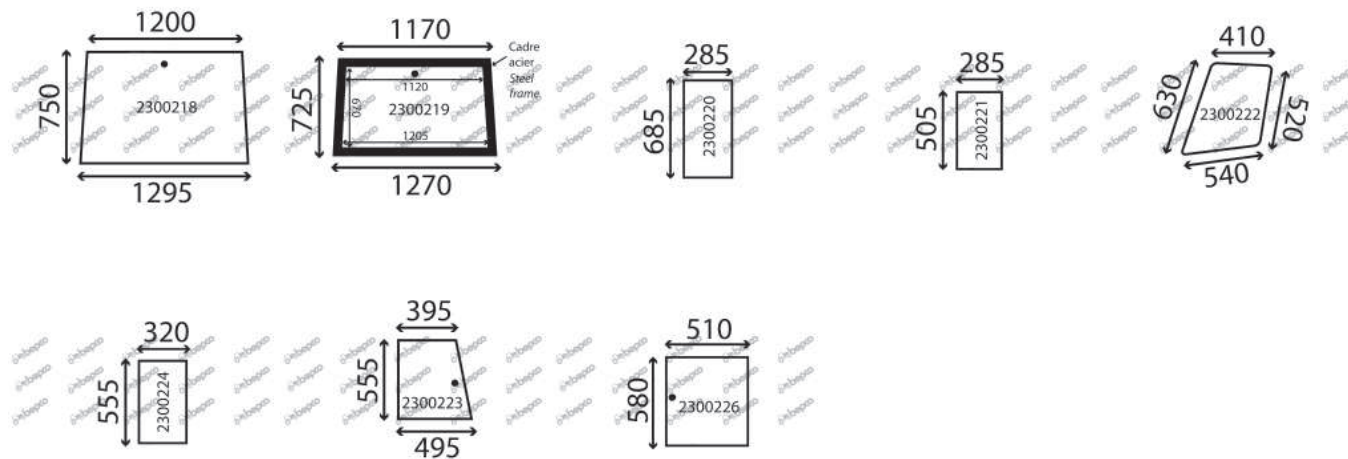

CAB ANTEM VUTOTAL

A=2S B=3S C=4S D=5S E=103S F=104S G=105S

DESCRIPTION	GLASSINTER REFERENCE	BEPKO REFERENCE	OEM REFERENCE	TYPE OF MACHINE	NOTE
FRONT WINDOW CLEAR	2300218	B73495	PL31	A B C D E F G	
OPEN. FRONT WINDOW WITH FRAME STEEL CLEAR	2300219	B73497	OPL31	A B C D E F G	
RH LOWER FRONT CLEAR	2300220	B73461	PL22	A B C D E F G	
LH LOWER FRONT CLEAR	2300221	B82642	PL25	A B C D E F G	
DOOR CLEAR	2300222	B73488	PL35	A B C D E F G	
FIXED SIDE WINDOW CLEAR	2300224	B73479	PL24	A B C D E F G	
SLIDING SIDE WINDOW CLEAR	2300223	B73475	PL23	A B C D E F G	
SLIDING REAR WINDOW CLEAR	2300226	B73464	AR02	A B C D E F G