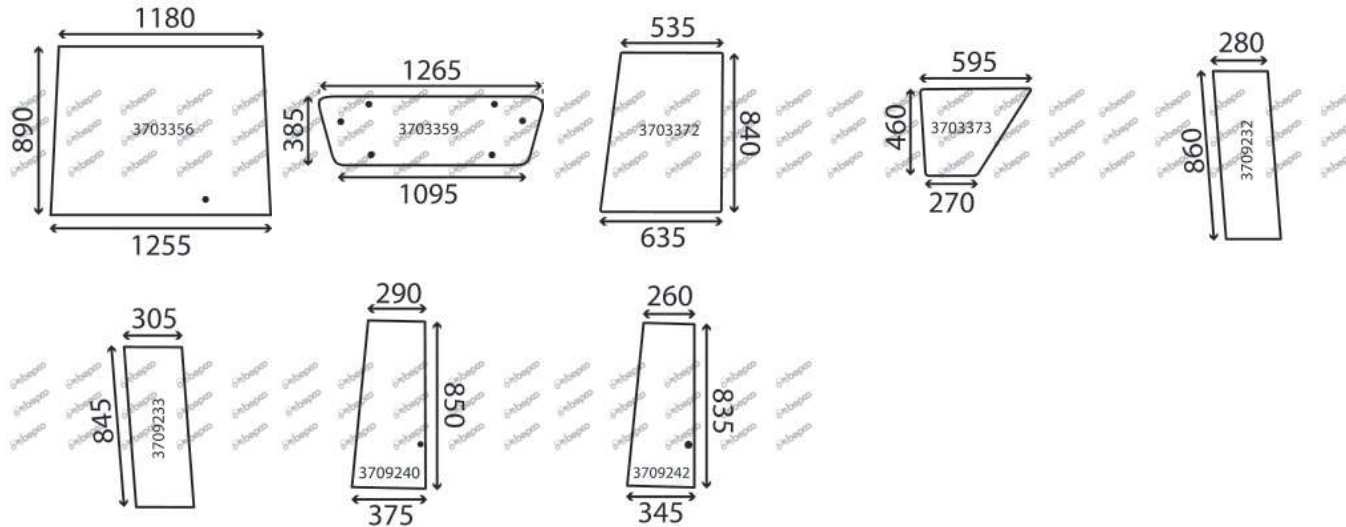

A=365 GTA B=380 GHA C=380 GTA D=390 GTA E=395 GHA F=395 GTA

DESCRIPTION	GLASSINTER REFERENCE	BEPKO REFERENCE	OEM REFERENCE	TYPE OF MACHINE	NOTE
OPENING FRONT WINDOW GREEN GAS STRUT	3703356 V3711	B40115 B95843	380810110060 H380810040130	A B C D E F A B C D E F	
OPENING LOWER FRONT WINDOW GREEN GAS STRUT	3703359 V3713	B40114 B94361	380810110021 X800420488000	A B C D E F A B C D E F	
TOP DOOR GREEN GAS STRUT	3703372 V3712	B40152 B96019	380810110030 H380810030010	A B C D E F A B C D E F	
LOWER DOOR GREEN GAS STRUT	3703373 V3712	B95052 B96019	380810110040 H380810030010	A B C D E F A B C D E F	
FIXED SIDE WINDOW GREEN	3709232	B85288	F380810110040	A B C D E F	
FIXED SIDE WINDOW GREEN	3709233	B94112	F380810110240	A B C D E F	
RH SLIDING SIDE WINDOW GREEN	3709240	B94114	F380810110020	A B C D E F	
RH SLIDING SIDE WINDOW GREEN	3709242	B94116	F380810110220	A B C D E F