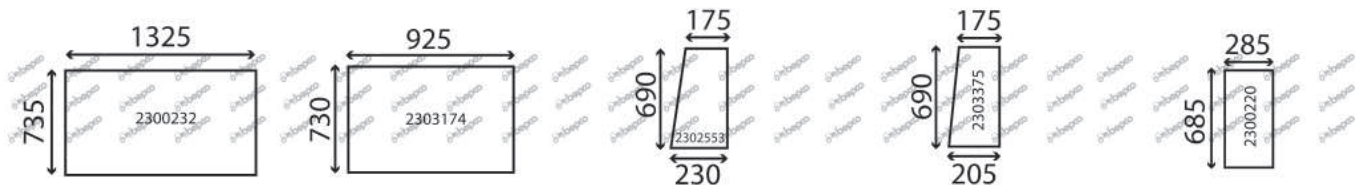

A=102 B=103 C=104 D=105 E=106 S F=108 S G=200 S H=611 I=612 S

DESCRIPTION	GLASSINTER REFERENCE	BEPKO REFERENCE	OEM REFERENCE	TYPE OF MACHINE	NOTE
REAR WINDOW CLEAR	2300232	B82653	AR04	H I	=> 1975
REAR WINDOW CLEAR	2303174	B82801	AR08	A B C D E G	
REAR WINDOW CLEAR	2303174	B82801	AR08	F	07/1975 =>
REAR WINDOW CLEAR	2303174	B82801	AR08	H I	1976 =>
SIDE REAR WINDOW CLEAR	2302553	B82798	PL146	A B C D E	
SIDE REAR WINDOW CLEAR	2302553	B82798	PL146	F	07/1975 =>
SIDE REAR WINDOW CLEAR	2302553	B82798	PL146	H I	1976 =>
SIDE REAR WINDOW CLEAR	2303375	B82809	PL187	G	
LOWER REAR CLEAR	2300220	B73461	PL22	H I	=> 1975