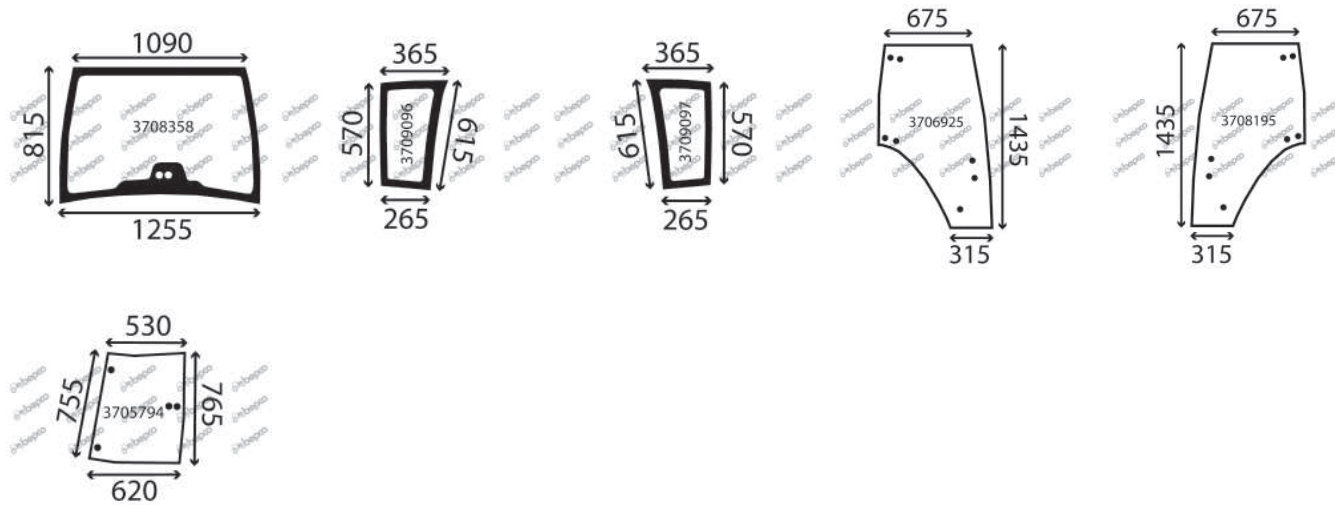

A=916 VARIO TMS B=918 VARIO TMS C=920 VARIO TMS D=924 VARIO TMS E=926 VARIO TMS F=930 VARIO TMS

DESCRIPTION	GLASSINTER REFERENCE	BEPKO REFERENCE	OEM REFERENCE	TYPE OF MACHINE	NOTE
OPENING FRONT WINDOW GREEN CURVED	3708358	B37723	G716810040051	A B C D E F	
GLUE KIT - 310ML CARTRIDGE	AP11002	70/4110-21		A B C D E F	
GAS STRUT	V3701	B91454	X800420489000	A B C D E F	
RH LOWER FRONT GREEN	3709096	22/4000-135T	916811040071	A B C D E F	
GLUE KIT - 310ML CARTRIDGE	AP11002	70/4110-21		A B C D E F	
LH LOWER FRONT GREEN	3709097	22/4000-134T	916811040061	A B C D E F	
GLUE KIT - 310ML CARTRIDGE	AP11002	70/4110-21		A B C D E F	
RH DOOR GREEN CURVED	3706925	22/4038-37T	117810030020	A B C D E F	
GAS STRUT	V3702	B96013	H816810030500	A B C D E F	
LH DOOR GREEN CURVED	3708195	22/4039-37T	117810030010	A B C D E F	
GAS STRUT	V3702	B96013	H816810030500	A B C D E F	
RH CORNER GREEN CURVED	3705794	B38637	816810040431	A B C D E F