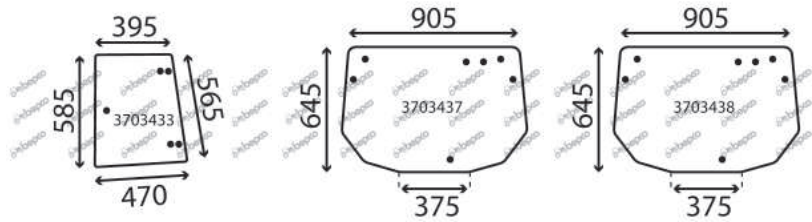

A=260 P FARMER - ETROIT B=270 P FARMER - ETROIT C=280 P FARMER - ETROIT

DESCRIPTION	GLASSINTER REFERENCE	BEPKO REFERENCE	OEM REFERENCE	TYPE OF MACHINE	NOTE
OPENING SIDE WINDOW CLEAR	3703433	22/4047-130	247811040010	A B C	
REAR WINDOW CLEAR	3703437	22/4072-140	247811050120	A B C	
GAS STRUT	V3739	B95970	H205810050100	A B C	
REAR WINDOW GREEN	3703438	22/4072-141T	247811051010	A B C	
GAS STRUT	V3739	B95970	H205810050100	A B C	
ROOF GAS STRUT	V3707	B95963	X800420446000	A B C	
BONNET GAS STRUT	V3710	B95835	X800420487000	A B C