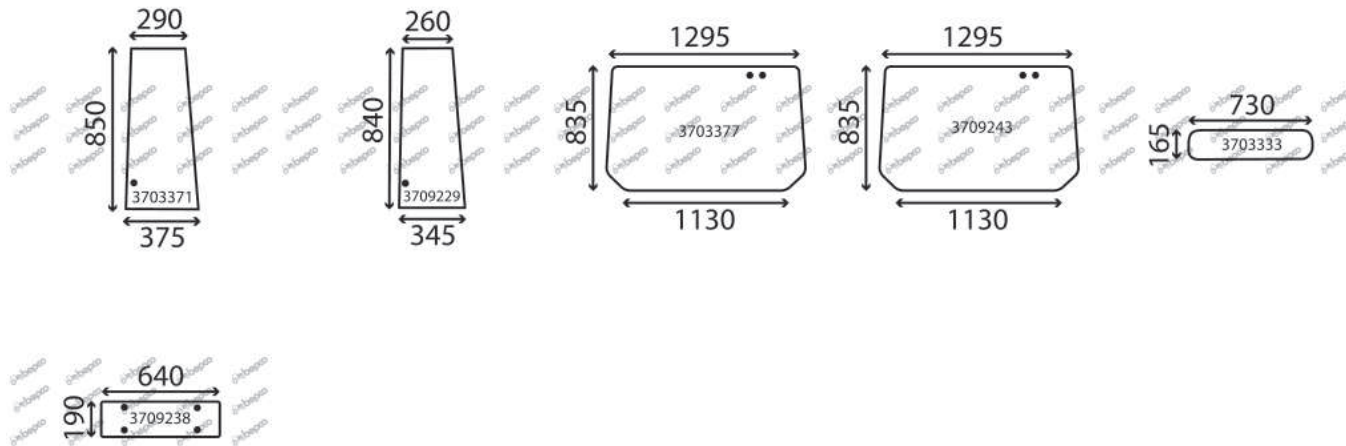

A=365 GTA B=380 GHA C=380 GTA D=390 GTA E=395 GHA F=395 GTA

DESCRIPTION	GLASSINTER REFERENCE	BEPKO REFERENCE	OEM REFERENCE	TYPE OF MACHINE	NOTE
LH SLIDING SIDE WINDOW GREEN	3703371	B94107	F380810110030	A B C D E F	
LH SLIDING SIDE WINDOW GREEN	3709229	B94110	F380810110210	A B C D E F	
REAR WINDOW GREEN	3703377	B40113	380810050130	A B C D E F	
GAS STRUT	V3711	B95843	H380810040130	A B C D E F	
HEATING REAR WINDOW CLEAR	3709243	B95056	H380810051010	A B C D E F	
GAS STRUT	V3711	B95843	H380810040130	A B C D E F	
LOWER REAR CLEAR	3703333	22/4073-26	178810050340	A B C D E F	
GLAZING RUBBER	3720518	B85292	H178810050020	A B C D E F	
OPENING ROOF WINDOW GREEN	3709238	B85289	380810110050	A B C D E F	
ROOF GAS STRUT	V3707	B95963	X800420446000	A B C D E F