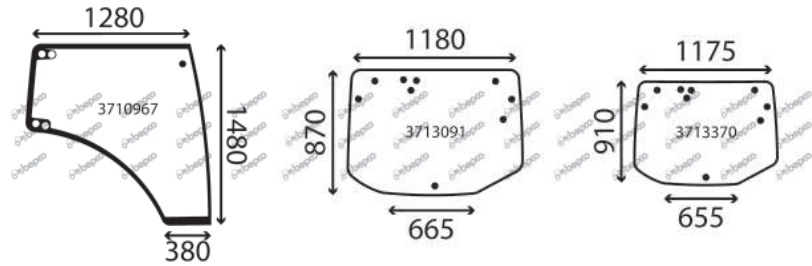

A=512 VARIO SCR B=513 VARIO SCR C=514 VARIO SCR D=516 VARIO SCR

DESCRIPTION	GLASSINTER REFERENCE	BEPKO REFERENCE	OEM REFERENCE	TYPE OF MACHINE	NOTE
RH PANEL GREEN CURVED	3710967	B94685	737812045051	A B C D	
REAR WINDOW GREEN CURVED	3713091	B95058	737812050080	A B C D	
GAS STRUT	V3742	B98907	H931812051100	A B C D	
HEATING REAR WINDOW GREEN CURVED	3713370	B98905	737812050090	A B C D	
GAS STRUT	V3742	B98907	H931812051100	A B C D