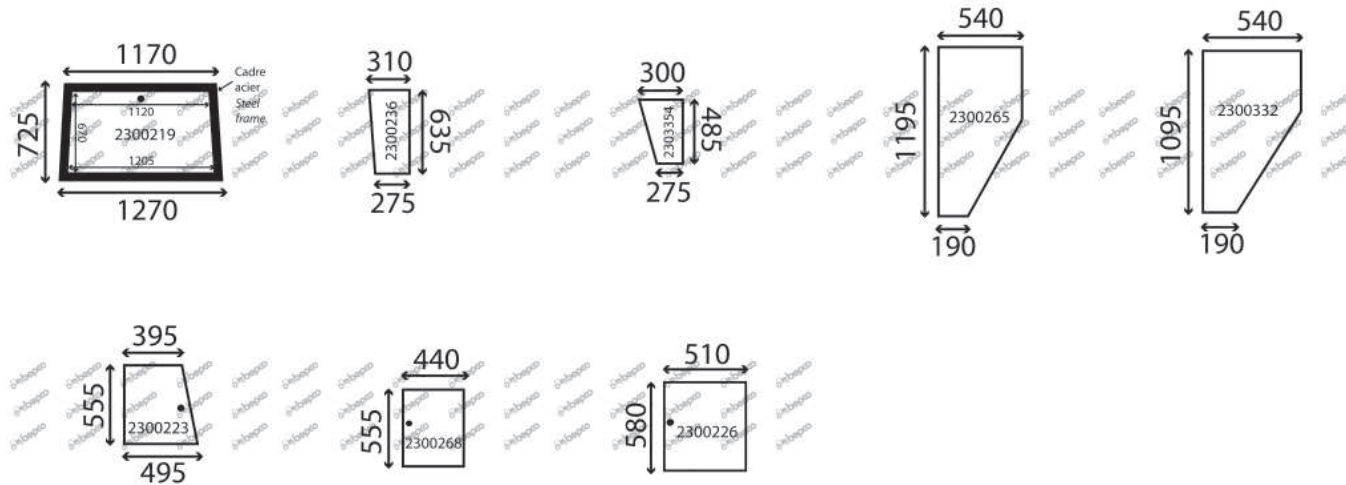

CAB ANTEM VUTOTAL SL

A=102 NSL B=103 C=104 D=105 E=106 S

DESCRIPTION	GLASSINTER REFERENCE	BEPKO REFERENCE	OEM REFERENCE	TYPE OF MACHINE	NOTE
OPEN. FRONT WINDOW WITH FRAME STEEL CLEAR	2300219	B73497	OPL31	A B C D E	
LOWER FRONT CLEAR	2300236	B82657	PL126	A B C D E	
LOWER FRONT CLEAR	2303354	B82802	PL121	A B C D E	
DOOR CLEAR	2300265	B82677	PL71	A	
DOOR CLEAR	2300332	B82692	PL70	B C D E	
SLIDING SIDE WINDOW CLEAR	2300223	B73475	PL23	A B C D E	
SLIDING SIDE WINDOW CLEAR	2300268	B82680	PL123	A B C D E	
SLIDING REAR WINDOW CLEAR	2300226	B73464	AR02	A B C D E