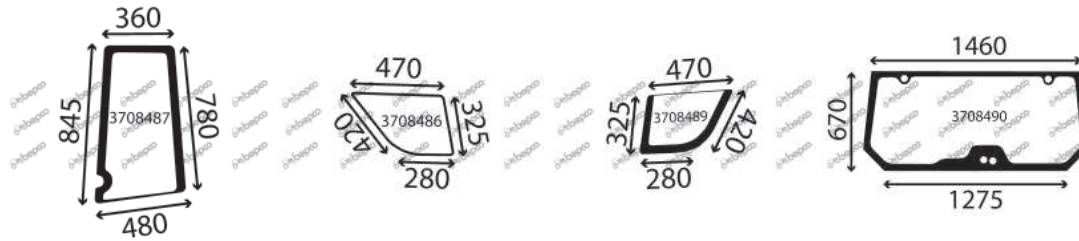

A=XYLON 520 B=XYLON 522 C=XYLON 524

DESCRIPTION	GLASSINTER REFERENCE	BEPKO REFERENCE	OEM REFERENCE	TYPE OF MACHINE	NOTE
LH UPPER SIDE WINDOW GREEN GLUE KIT - 310ML CARTRIDGE	3708487 AP11002	B94676 70/4110-21	524810011200	A B C A B C	
RH LOWER SIDE GREEN GLUE KIT - 310ML CARTRIDGE	3708486 AP11002	B40118 70/4110-21	524810011230	A B C A B C	
LH LOWER SIDE GREEN GLUE KIT - 310ML CARTRIDGE	3708489 AP11002	B94678 70/4110-21	524810011220	A B C A B C	
REAR WINDOW GREEN GLUE KIT - 310ML CARTRIDGE	3708490 AP11002	B85274 70/4110-21	H524810050010	A B C A B C	
GAS STRUT	V3715	B59897	H524810050070	A B C	
ROOF GAS STRUT	V3704	B95960	H816810020100	A B C