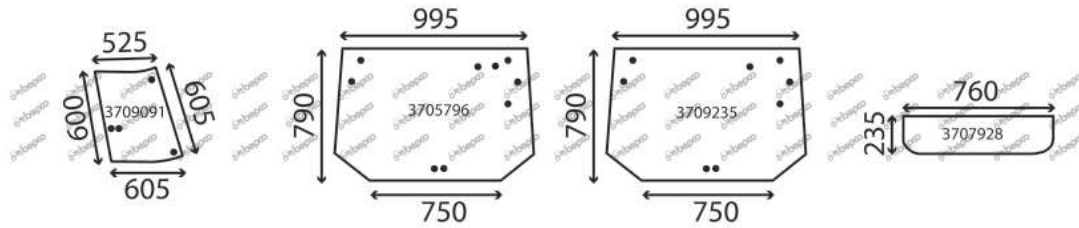

A=711 FAVORIT VARIO B=712 FAVORIT VARIO C=714 FAVORIT VARIO D=716 FAVORIT VARIO

DESCRIPTION	GLASSINTER REFERENCE	BEPKO REFERENCE	OEM REFERENCE	TYPE OF MACHINE	NOTE
LH CORNER GREEN CURVED	3709091	B85284	716810040421	A B C D	
REAR WINDOW GREEN	3705796	22/4072-109T	816810050010	A B C D	
GAS STRUT	V3703	B96006	H205810040030	A B C D	
HEATING REAR WINDOW GREEN	3709235	B40133	H149810050020	A B C D	
GAS STRUT	V3703	B96006	H205810040030	A B C D	
LOWER REAR CLEAR	3707928	B40116	515810050010	A B C D	
ROOF GAS STRUT	V3704	B95960	H816810020100	A B C D	
BONNET GAS STRUT	V3717	22/876-4	H716501021201	A B C D	L590 - F530N - ROD 8MM
BONNET GAS STRUT	V3737	B94372	H718500020210	A B C D	L590 - F530N - ROD 10MM
FRONT OPENING BONNET GAS STRUT	V3723	B94366	H718501020051	A B C D	L275