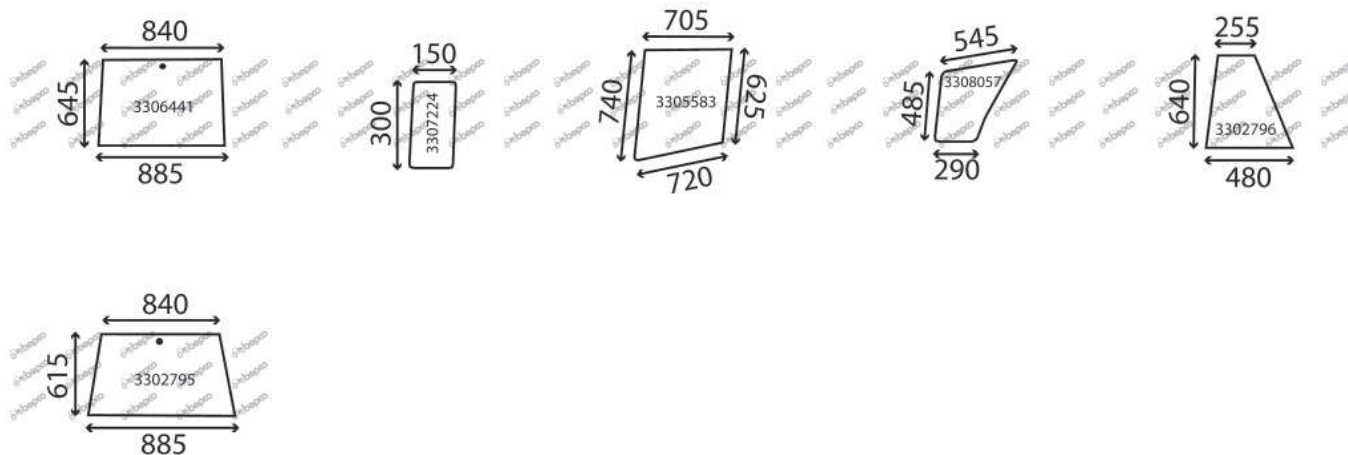

A=203 P - ETROIT B=204 P - ETROIT C=204 V - ETROIT D=205 P - ETROIT

DESCRIPTION	GLASSINTER REFERENCE	BEPKO REFERENCE	OEM REFERENCE	TYPE OF MACHINE	NOTE
OPENING FRONT WINDOW GREEN	3306441	B84423	512203	A B C D	
LOWER FRONT CLEAR	3307224	B84473	544164	A B C D	
TOP DOOR CLEAR	3305583	B84375	524032	A B C D	
LOWER DOOR CLEAR	3308057	B84501	534200	A B C D	
SIDE WINDOW GREEN	3302796	B84206	544503	A B C D	
REAR WINDOW GREEN	3302795	B84205	555032	A B C D