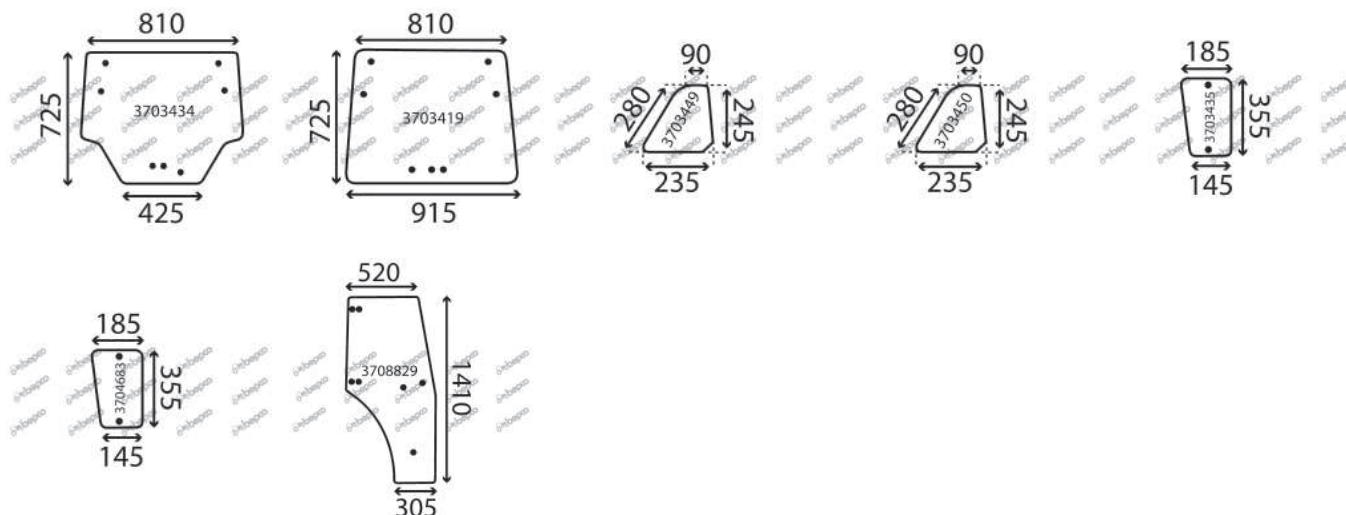

DESCRIPTION	GLASSINTER REFERENCE	BEPKO REFERENCE	OEM REFERENCE	TYPE OF MACHINE	NOTE
OPENING FRONT WINDOW CLEAR CURVED	3703434	B40095	247811041100	A B C D E F G H I J	
GAS STRUT	V3739	B95970	H205810050100	A B C D E F G H I J	
OPENING FRONT WINDOW CLEAR CURVED	3703419	22/4000-127	247810040401	A B C D E F G H I J	
GAS STRUT	V3703	B96006	H205810040030	A B C D E F G H I J	L500
GAS STRUT	V3709	B95964	F258514210020	A B C D E F G H I J	L275
FRONT WINDOW CORNER CLEAR	3703449	B94704	247811041200	A B C D E F G H I J	
FRONT WINDOW CORNER GREEN	3703450	B94705	247811041250	A B C D E F G H I J	
RH LOWER FRONT GREEN	3703435	22/4000-123T	205812040650	A B C D E F G H I J	
LH LOWER FRONT GREEN	3704683	22/4000-122T	205812040600	A B C D E F G H I J	
RH DOOR GREEN CURVED	3708829	B40103	297810030220	A B C D E F G H I J	
GAS STRUT	V3709	B95964	F258514210020	A B C D E F G H I J