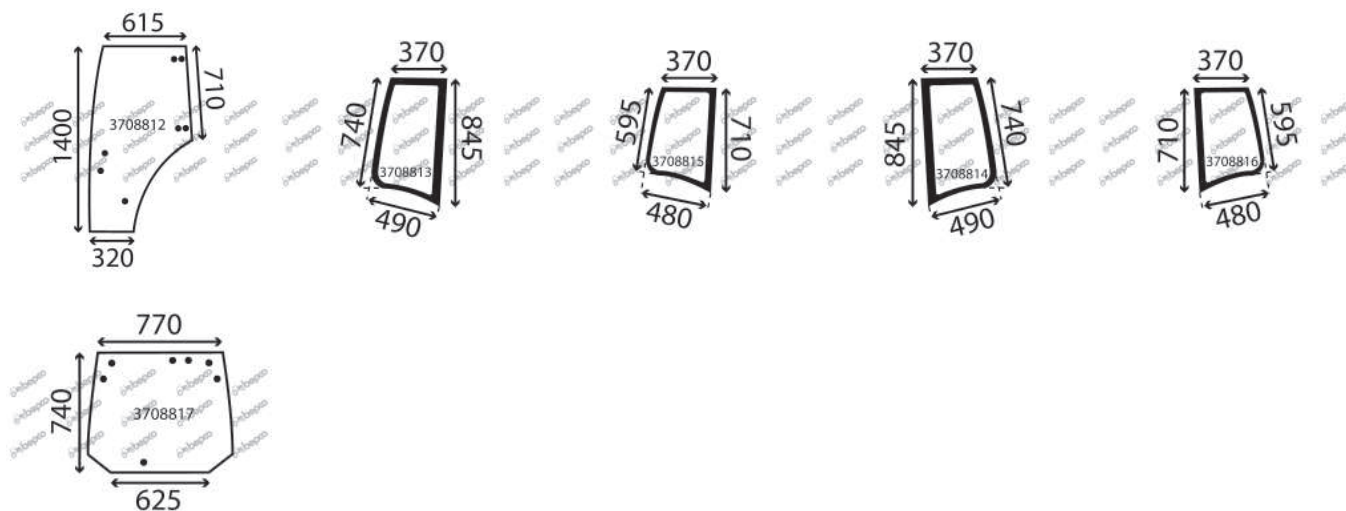

A=206 F FARMER - ETROIT B=206 V FARMER - ETROIT C=207 F FARMER - ETROIT D=207 V FARMER - ETROIT E=208 F FARMER - ETROIT F=208 P FARMER - ETROIT
G=208 V FARMER - ETROIT H=209 F FARMER - ETROIT I=209 P FARMER - ETROIT J=209 V FARMER - ETROIT

DESCRIPTION	GLASSINTER REFERENCE	BEPKO REFERENCE	OEM REFERENCE	TYPE OF MACHINE	NOTE
LH DOOR GREEN CURVED GAS STRUT	3708812 V3702	B40145 B96013	222812030040 H816810030500	A C E F H I A C E F H I	
RH SIDE WINDOW GREEN CURVED GLUE KIT - 310ML CARTRIDGE	3708813 AP11002	B40140 70/4110-21	210812010660	B D G J B D G J	
RH SIDE WINDOW GREEN CURVED GLUE KIT - 310ML CARTRIDGE	3708815 AP11002	B40144 70/4110-21	222812010660	A C E F H I A C E F H I	
LH SIDE WINDOW GREEN CURVED GLUE KIT - 310ML CARTRIDGE	3708814 AP11002	B40139 70/4110-21	210812010650	B D G J B D G J	
LH SIDE WINDOW GREEN CURVED GLUE KIT - 310ML CARTRIDGE	3708816 AP11002	B40143 70/4110-21	222812010650	A C E F H I A C E F H I	
REAR WINDOW GREEN CURVED GAS STRUT	3708817 V3715	22/4072-138 B59897	210812050010 H524810050070	B D G J B D G J