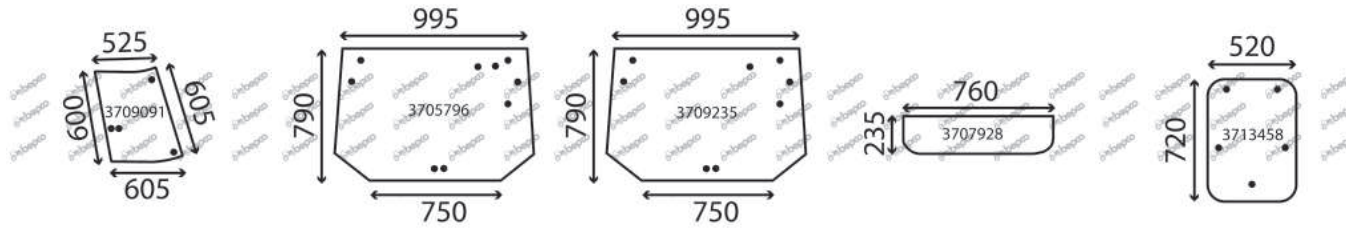

A=815 B=815 NA C=817 D=817 NA E=818 F=818 NA G=820 H=820 NA

DESCRIPTION	GLASSINTER REFERENCE	BEPKO REFERENCE	OEM REFERENCE	TYPE OF MACHINE	NOTE
LH CORNER GREEN CURVED	3709091	B85284	716810040421	A B C D E F G H	
REAR WINDOW GREEN	3705796	22/4072-109T	816810050010	A B C D E F G H	
GAS STRUT	V3703	B96006	H205810040030	A B C D E F G H	
HEATING REAR WINDOW GREEN	3709235	B40133	H149810050020	A B C D E F G H	
GAS STRUT	V3703	B96006	H205810040030	A B C D E F G H	
LOWER REAR CLEAR	3707928	B40116	515810050010	A B C D E F G H	
OPENING ROOF WINDOW VENUS 35	3713458	B99676	F339810020120	E G	
ROOF GAS STRUT	V3704	B95960	H816810020100	A B C D E F G H	
BONNET GAS STRUT	V3737	B94372	H718500020210	A B C D E F G H	
FRONT OPENING BONNET GAS STRUT	V3723	B94366	H718501020051	A B C D E F G H