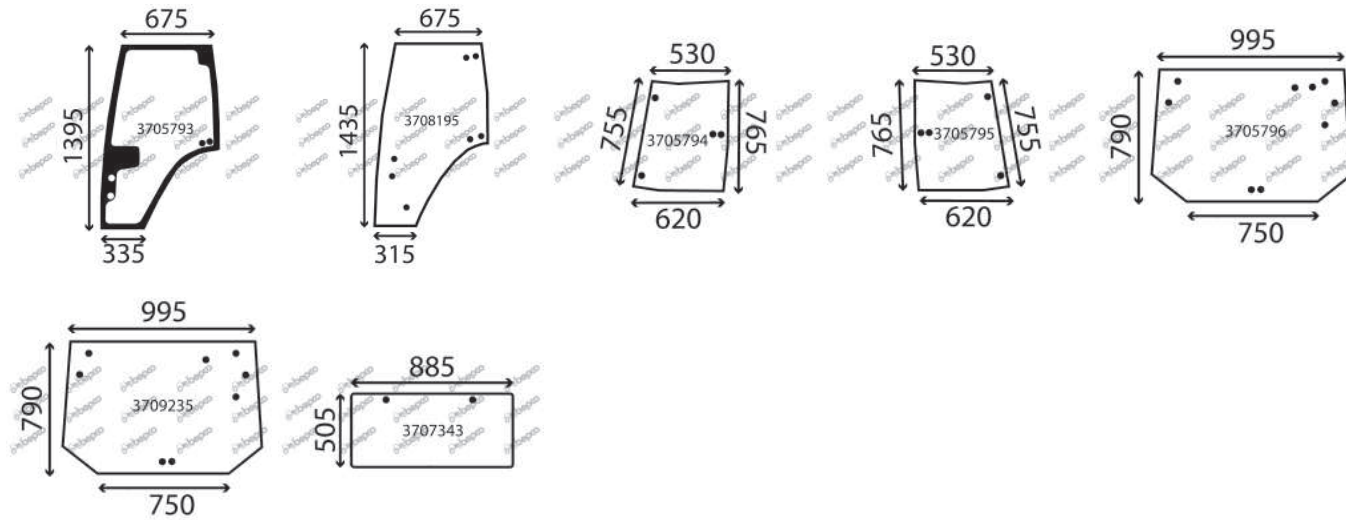

A=816 FAVORIT B=818 FAVORIT C=822 FAVORIT D=824 FAVORIT

DESCRIPTION	GLASSINTER REFERENCE	BEPKO REFERENCE	OEM REFERENCE	TYPE OF MACHINE	NOTE
LH DOOR GREEN CURVED	3705793	22/4039-36T	H816810030330	A B C D	
GLUE KIT - 310ML CARTRIDGE	AP11002	70/4110-21		A B C D	
GAS STRUT	V3702	B96013	H816810030500	A B C D	
LH DOOR GREEN CURVED	3708195	22/4039-37T	117810030010	A B C D	
GAS STRUT	V3702	B96013	H816810030500	A B C D	
RH CORNER GREEN CURVED	3705794	B38637	816810040431	A B C D	
LH CORNER GREEN CURVED	3705795	B38636	816810040421	A B C D	
REAR WINDOW GREEN	3705796	22/4072-109T	816810050010	A B C D	
GAS STRUT	V3703	B96006	H205810040030	A B C D	
HEATING REAR WINDOW GREEN	3709235	B40133	H149810050020	A B C D	
GAS STRUT	V3703	B96006	H205810040030	A B C D	
LOWER REAR CLEAR	3707343	B96058	F816810050370	A B C D