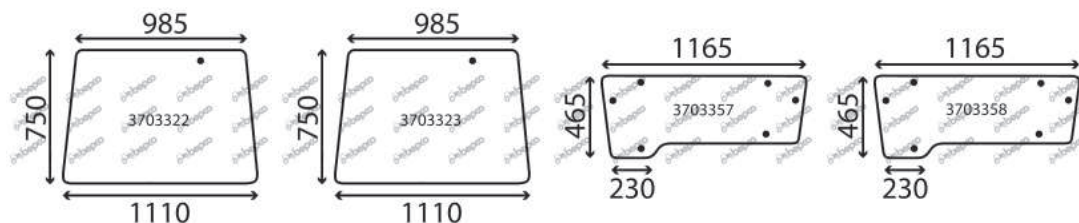

A=345 GT B=350 GT C=360 GT D=360 GTF E=365 GT F=370 GT G=380 GT H=380 GTF

DESCRIPTION	GLASSINTER REFERENCE	BEPKO REFERENCE	OEM REFERENCE	TYPE OF MACHINE	NOTE
OPENING FRONT WINDOW GREEN	3703322	22/4000-124T	1788101111110	A B C D E F G H	
GLAZING RUBBER	3720517	B94084	H178810040030	A B C D E F G H	
GAS STRUT	V3705	B95961	X800420490000	A B C D E F G H	
OPENING FRONT WINDOW CLEAR	3703323	22/4000-55	178810110010	A B C D E F G H	
GLAZING RUBBER	3720517	B94084	H178810040030	A B C D E F G H	
GAS STRUT	V3705	B95961	X800420490000	A B C D E F G H	
OPENING LOWER FRONT WINDOW CLEAR	3703357	B40111	345810110020	A B C D E F G H	
GAS STRUT	V3713	B94361	X800420488000	A B C D E F G H	
OPENING LOWER FRONT WINDOW GREEN	3703358	B40112	345810111020	A B C D E F G H	
GAS STRUT	V3713	B94361	X800420488000	A B C D E F G H