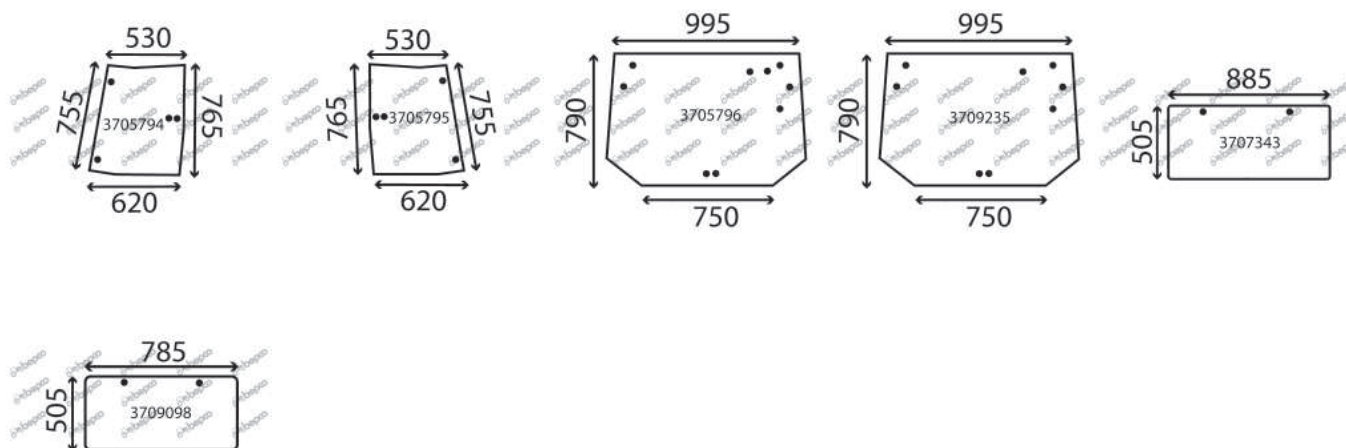

A=916 FAVORIT VARIO B=918 FAVORIT VARIO C=920 FAVORIT VARIO D=924 FAVORIT VARIO E=926 FAVORIT VARIO

DESCRIPTION	GLASSINTER REFERENCE	BEPKO REFERENCE	OEM REFERENCE	TYPE OF MACHINE	NOTE
RH CORNER GREEN CURVED	3705794	B38637	816810040431	A B C D E	
LH CORNER GREEN CURVED	3705795	B38636	816810040421	A B C D E	
REAR WINDOW GREEN	3705796	22/4072-109T	816810050010	A B C D E	
GAS STRUT	V3703	B96006	H205810040030	A B C D E	
HEATING REAR WINDOW GREEN	3709235	B40133	H149810050020	A B C D E	
GAS STRUT	V3703	B96006	H205810040030	A B C D E	
LOWER REAR CLEAR	3707343	B96058	F816810050370	A B C D E	
LOWER REAR CLEAR	3709098	B94109	F920810050010	A B C D E	
ROOF GAS STRUT	V3704	B95960	H816810020100	A B C D E	
BONNET GAS STRUT	V3710	B95835	X800420487000	A B C D E	L405
BONNET GAS STRUT	V3716	B94362	H916501022110	A B C D E	L325
FRONT OPENING BONNET GAS STRUT	V3717	22/876-4	H716501021201	A B C D E	L590