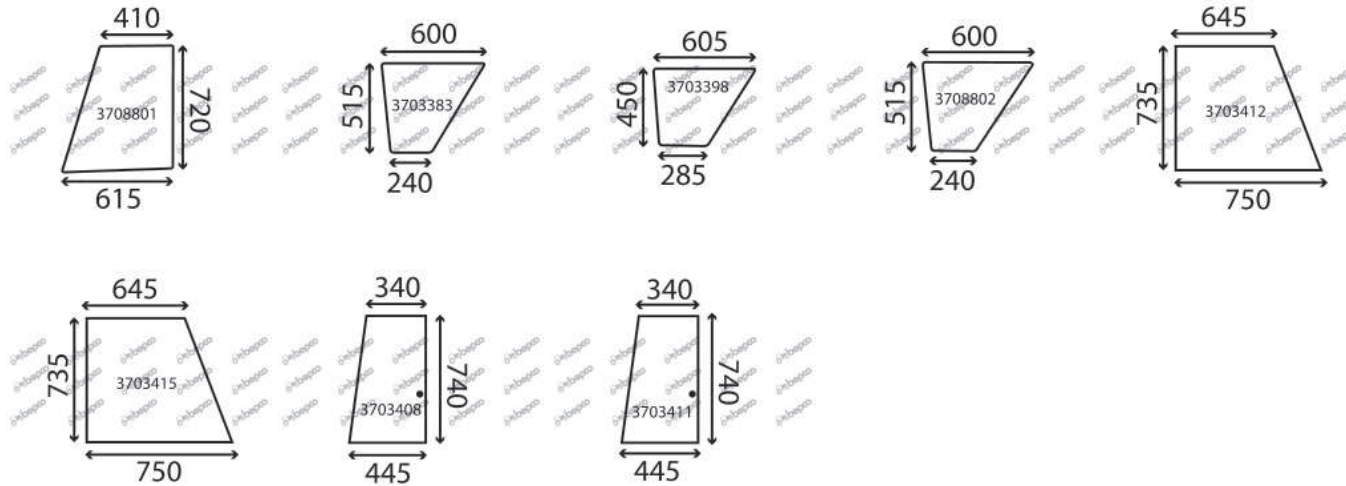

A=600 LS B=600 LSA C=610 LS D=610 LSA E=611 LS F=611 LSA G=612 LS H=612 LSA I=614 LS J=614 LSA K=615 LS L=615 LSA

DESCRIPTION	GLASSINTER REFERENCE	BEPKO REFERENCE	OEM REFERENCE	TYPE OF MACHINE	NOTE
TOP DOOR CLEAR	3708801	22/4022-34	281507350020	A B C D E F G H I J K L	2 DOORS
GAS STRUT	V3706	B95962	X800420491000	A B C D E F G H I J K L	2 DOORS
LOWER DOOR GREEN	3703383	22/4020-134T	385500350010	A B C D E F G H I J K L	2 DOORS
GAS STRUT	V3706	B95962	X800420491000	A B C D E F G H I J K L	2 DOORS
LOWER DOOR CLEAR	3703398	22/4021-19	275500210230	A B C D E F G H I J K L	1 DOOR AND 2 DOORS
GAS STRUT	V3729	B95967	X800420414000	A B C D E F G H I J K L	
LOWER DOOR CLEAR	3708802	22/4021-29	281507350010	A B C D E F G H I J K L	2 DOORS
GAS STRUT	V3706	B95962	X800420491000	A B C D E F G H I J K L	2 DOORS
LH SIDE WINDOW CLEAR	3703412	22/4041-6	275500210200	A B C D E F G H I J K L	1 DOOR AND 2 DOORS
LH SIDE WINDOW GREEN	3703415	22/4047-132T	281500351020	A B C D E F G H I J K L	1 DOOR AND 2 DOORS
RH SLIDING SIDE WINDOW CLEAR	3703408	22/4047-37	F281505350011	A B C D E F G H I J K L	2 DOORS
RH SLIDING SIDE WINDOW GREEN	3703411	B96081	F281505351011	A B C D E F G H I J K L	2 DOORS