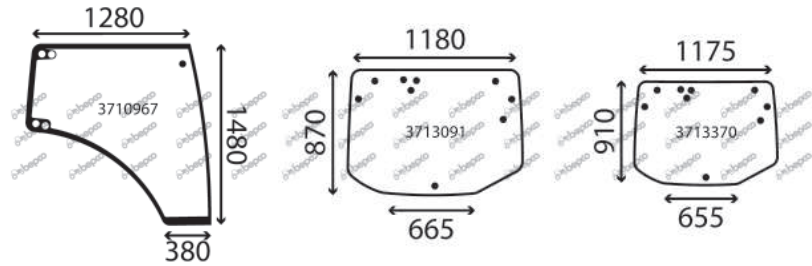

A=714 S4 B=714 NA S4 C=716 S4 D=716 NA S4 E=718 S4 F=718 NA S4 G=720 S4 H=720 NA S4 I=722 S4 J=722 NA S4 K=724 S4 L=724 NA S4

DESCRIPTION	GLASSINTER REFERENCE	BEPKO REFERENCE	OEM REFERENCE	TYPE OF MACHINE	NOTE
RH PANEL GREEN CURVED	3710967	B94685	737812045051	A C D E F H I J K L	
REAR WINDOW GREEN CURVED	3713091	B95058	737812050080	A B C D E F G H I J K L	
GAS STRUT	V3742	B98907	H931812051100	A B C D E F G H I J K L	
HEATING REAR WINDOW GREEN CURVED	3713370	B98905	737812050090	A B C D E F G H I J K L	
GAS STRUT	V3742	B98907	H931812051100	A B C D E F G H I J K L