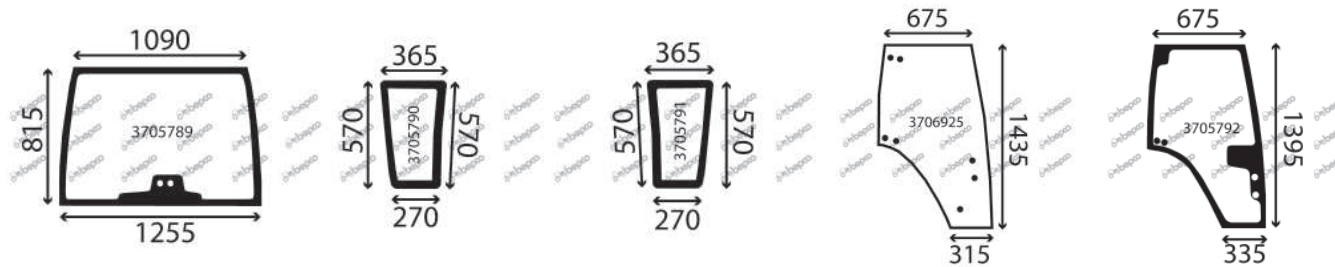

A=816 FAVORIT B=818 FAVORIT C=822 FAVORIT D=824 FAVORIT

DESCRIPTION	GLASSINTER REFERENCE	BEPKO REFERENCE	OEM REFERENCE	TYPE OF MACHINE	NOTE
OPENING FRONT WINDOW GREEN CURVED	3705789	B40132	G816810040050	A B C D	
GLUE KIT - 310ML CARTRIDGE	AP11002	70/4110-21		A B C D	
GAS STRUT	V3701	B91454	X800420489000	A B C D	
RH LOWER FRONT GREEN	3705790	22/4000-133T	816810040070	A B C D	
GLUE KIT - 310ML CARTRIDGE	AP11002	70/4110-21		A B C D	
LH LOWER FRONT GREEN	3705791	22/4000-132T	816810040060	A B C D	
GLUE KIT - 310ML CARTRIDGE	AP11002	70/4110-21		A B C D	
RH DOOR GREEN CURVED	3706925	22/4038-37T	117810030020	A B C D	
GAS STRUT	V3702	B96013	H816810030500	A B C D	
RH DOOR GREEN CURVED	3705792	22/4038-36T	H816810030340	A B C D	
GLUE KIT - 310ML CARTRIDGE	AP11002	70/4110-21		A B C D	
GAS STRUT	V3702	B96013	H816810030500	A B C D