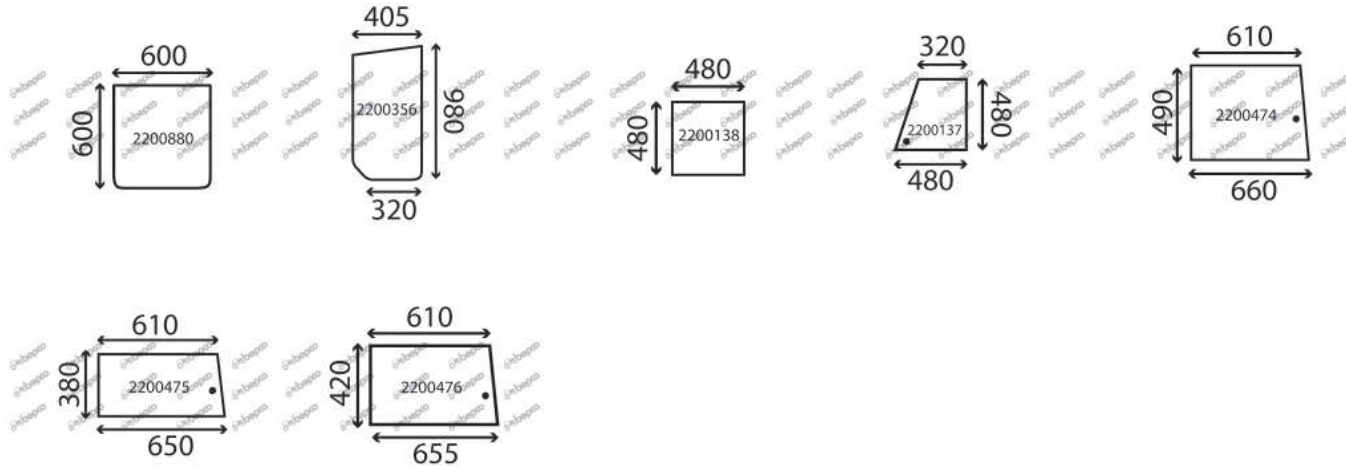

A=FARMER 2 B=FARMER 3 C=FARMER 3 S D=FARMER 4 S E=FAVORIT 3 S

DESCRIPTION	GLASSINTER REFERENCE	BEPKO REFERENCE	OEM REFERENCE	TYPE OF MACHINE	NOTE
FRONT WINDOW CLEAR	2200880	B82604	030	A B C D E	
DOOR CLEAR	2200356	B82553	032	A B C D E	
FIXED SIDE WINDOW CLEAR	2200138	B82544	006	A B C D E	
SLIDING SIDE WINDOW CLEAR	2200137	B82543	007	A B C D E	
SLIDING REAR WINDOW CLEAR	2200474	B82567	TIM022	A B	
SLIDING REAR WINDOW CLEAR	2200475	B82568	TIM018	C D	
SLIDING REAR WINDOW CLEAR	2200476	B82569	TIM026	C D E