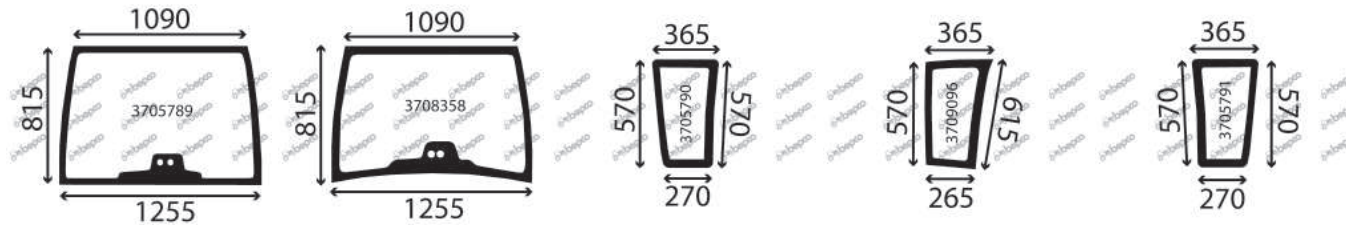

A=916 FAVORIT VARIO B=918 FAVORIT VARIO C=920 FAVORIT VARIO D=924 FAVORIT VARIO E=926 FAVORIT VARIO

DESCRIPTION	GLASSINTER REFERENCE	BEPKO REFERENCE	OEM REFERENCE	TYPE OF MACHINE	NOTE
OPENING FRONT WINDOW GREEN CURVED	3705789	B40132	G816810040050	A B C D E	
GLUE KIT - 310ML CARTRIDGE	AP11002	70/4110-21		A B C D E	
GAS STRUT	V3701	B91454	X800420489000	A B C D E	
OPENING FRONT WINDOW GREEN CURVED	3708358	B37723	G716810040051	A B C D E	
GLUE KIT - 310ML CARTRIDGE	AP11002	70/4110-21		A B C D E	
GAS STRUT	V3701	B91454	X800420489000	A B C D E	
RH LOWER FRONT GREEN	3705790	22/4000-133T	816810040070	A B C D E	
GLUE KIT - 310ML CARTRIDGE	AP11002	70/4110-21		A B C D E	
RH LOWER FRONT GREEN	3709096	22/4000-135T	916811040071	A B C D E	
GLUE KIT - 310ML CARTRIDGE	AP11002	70/4110-21		A B C D E	
LH LOWER FRONT GREEN	3705791	22/4000-132T	816810040060	A B C D E	
GLUE KIT - 310ML CARTRIDGE	AP11002	70/4110-21		A B C D E