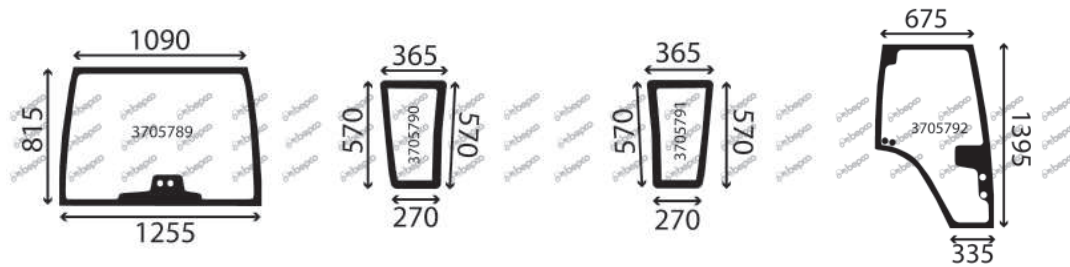

A=509 C FAVORIT B=510 C FAVORIT C=511 C FAVORIT D=512 C FAVORIT E=514 C FAVORIT F=515 C FAVORIT

DESCRIPTION	GLASSINTER REFERENCE	BEPKO REFERENCE	OEM REFERENCE	TYPE OF MACHINE	NOTE
OPENING FRONT WINDOW GREEN CURVED	3705789	B40132	G816810040050	A B C D E F	
GLUE KIT - 310ML CARTRIDGE	AP11002	70/4110-21		A B C D E F	
GAS STRUT	V3701	B91454	X800420489000	A B C D E F	
RH LOWER FRONT GREEN	3705790	22/4000-133T	816810040070	A B C D E F	
GLUE KIT - 310ML CARTRIDGE	AP11002	70/4110-21		A B C D E F	
LH LOWER FRONT GREEN	3705791	22/4000-132T	816810040060	A B C D E F	
GLUE KIT - 310ML CARTRIDGE	AP11002	70/4110-21		A B C D E F	
RH DOOR GREEN CURVED	3705792	22/4038-36T	H816810030340	A B C D E F	
GLUE KIT - 310ML CARTRIDGE	AP11002	70/4110-21		A B C D E F	
GAS STRUT	V3702	B96013	H816810030500	A B C D E F