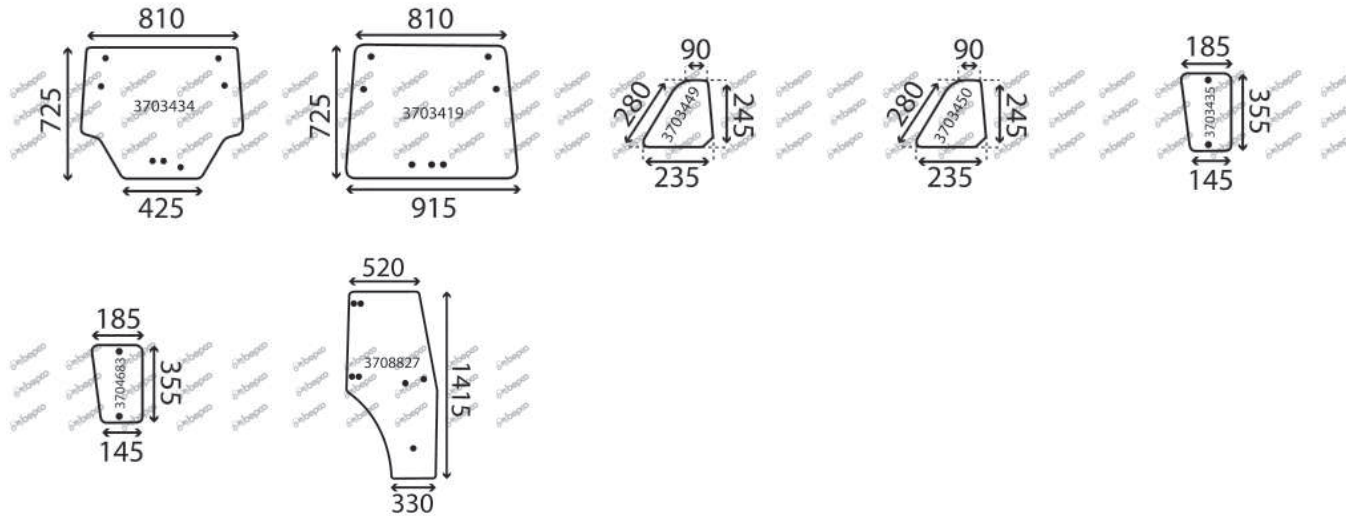

A=260 P FARMER - ETROIT B=270 P FARMER - ETROIT C=280 P FARMER - ETROIT

DESCRIPTION	GLASSINTER REFERENCE	BEPKO REFERENCE	OEM REFERENCE	TYPE OF MACHINE	NOTE
OPENING FRONT WINDOW CLEAR CURVED	3703434	B40095	247811041100	A B C	
GAS STRUT	V3709	B95964	F258514210020	A B C	L275
GAS STRUT	V3739	B95970	H205810050100	A B C	L405
OPENING FRONT WINDOW CLEAR CURVED	3703419	22/4000-127	247810040401	A B C	
GAS STRUT	V3703	B96006	H205810040030	A B C	L500
GAS STRUT	V3709	B95964	F258514210020	A B C	L275
FRONT WINDOW CORNER CLEAR	3703449	B94704	247811041200	A B C	
FRONT WINDOW CORNER GREEN	3703450	B94705	247811041250	A B C	
RH LOWER FRONT GREEN	3703435	22/4000-123T	205812040650	A B C	
LH LOWER FRONT GREEN	3704683	22/4000-122T	205812040600	A B C	
RH DOOR GREEN CURVED	3708827	B40094	247811030020	A B C	
GAS STRUT	V3709	B95964	F258514210020	A B C