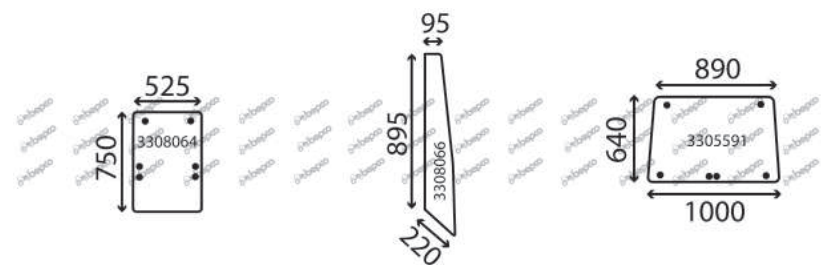

A=203 V II - ETROIT B=204 V - ETROIT

DESCRIPTION	GLASSINTER REFERENCE	BEPKO REFERENCE	OEM REFERENCE	TYPE OF MACHINE	NOTE
OPENING FRONT WINDOW CLEAR	3308064	B84507	515128	A B	
FRONT SIDE WINDOW CLEAR	3308066	B84509	545131	A B	
REAR WINDOW CLEAR CURVED	3305591	B84376	9962449	A B