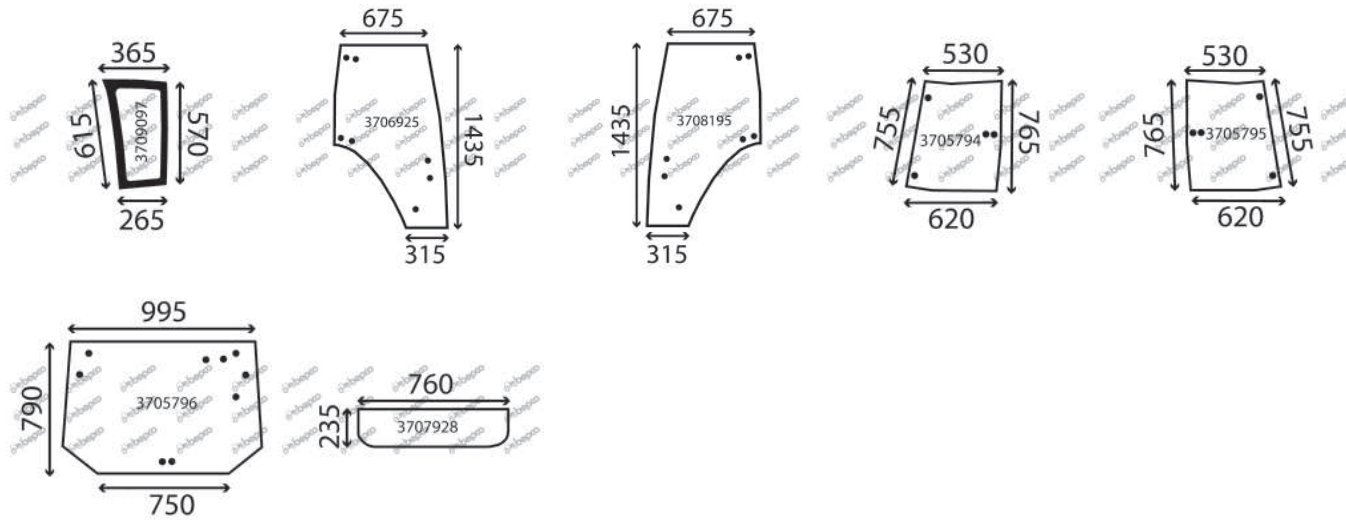

A=307 C FARMER B=308 C FARMER C=309 C FARMER

DESCRIPTION	GLASSINTER REFERENCE	BEPKO REFERENCE	OEM REFERENCE	TYPE OF MACHINE	NOTE
LH LOWER FRONT GREEN	3709097	22/4000-134T	916811040061	A B C	
GLUE KIT - 310ML CARTRIDGE	AP11002	70/4110-21		A B C	
RH DOOR GREEN CURVED	3706925	22/4038-37T	117810030020	A B C	
GAS STRUT	V3702	B96013	H816810030500	A B C	
LH DOOR GREEN CURVED	3708195	22/4039-37T	117810030010	A B C	
GAS STRUT	V3702	B96013	H816810030500	A B C	
RH CORNER GREEN CURVED	3705794	B38637	816810040431	A B C	
LH CORNER GREEN CURVED	3705795	B38636	816810040421	A B C	
REAR WINDOW GREEN	3705796	22/4072-109T	816810050010	A B C	
GAS STRUT	V3703	B96006	H205810040030	A B C	
LOWER REAR CLEAR	3707928	B40116	515810050010	A B C	
ROOF GAS STRUT	V3704	B95960	H816810020100	A B C