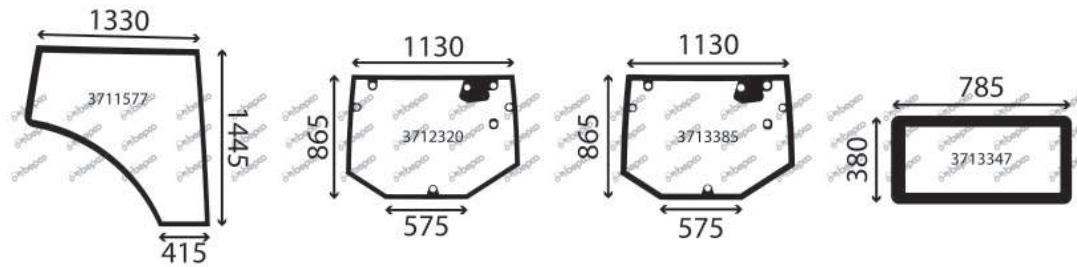

A=924 SCR B=924 NA SCR C=927 SCR D=927 NA SCR E=930 SCR F=930 NA SCR G=933 SCR H=933 NA SCR I=936 SCR J=936 NA SCR K=939 SCR L=939 NA SCR

DESCRIPTION	GLASSINTER REFERENCE	BEPKO REFERENCE	OEM REFERENCE	TYPE OF MACHINE	NOTE
RH PANEL GREEN CURVED	3711577	B40126	931812041050	A B C D E F G H I J K L	
REAR WINDOW GREEN CURVED	3712320	B40127	931812051010	A B C D E F G H I J K L	
GAS STRUT	V3742	B98907	H931812051100	A B C D E F G H I J K L	
HEATING REAR WINDOW GREEN CURVED	3713385	B98906	931812051020	A B C D E F G H I J K L	
GAS STRUT	V3742	B98907	H931812051100	A B C D E F G H I J K L	
LOWER REAR GREEN	3713347	B40153	931812011660	A B C D E F G H I J K L	
GLUE KIT - 310ML CARTRIDGE	AP11002	70/4110-21		A B C D E F G H I J K L