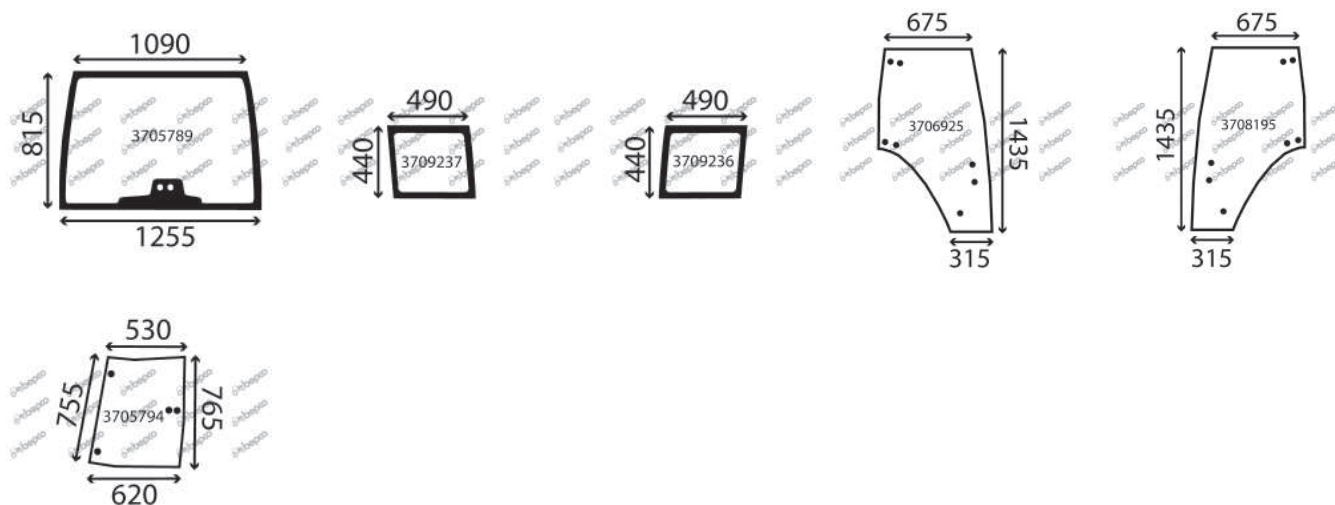

A=370 GT B=370 GTA C=380 GTA

SERIES 300 GT - 300 GTA

DESCRIPTION	GLASSINTER REFERENCE	BEPKO REFERENCE	OEM REFERENCE	TYPE OF MACHINE	NOTE
OPENING FRONT WINDOW GREEN CURVED	3705789	B40132	G816810040050	A B C	
GLUE KIT - 310ML CARTRIDGE	AP11002	70/4110-21		A B C	
GAS STRUT	V3701	B91454	X800420489000	A B C	
RH LOWER FRONT GREEN CURVED	3709237	B94021	149810040310	A B C	
GLUE KIT - 310ML CARTRIDGE	AP11002	70/4110-21		A B C	
LH LOWER FRONT GREEN CURVED	3709236	B94020	149810040300	A B C	
GLUE KIT - 310ML CARTRIDGE	AP11002	70/4110-21		A B C	
RH DOOR GREEN CURVED	3706925	22/4038-37T	117810030020	A B C	
GAS STRUT	V3702	B96013	H816810030500	A B C	
LH DOOR GREEN CURVED	3708195	22/4039-37T	117810030010	A B C	
GAS STRUT	V3702	B96013	H816810030500	A B C	
RH CORNER GREEN CURVED	3705794	B38637	816810040431	A B C