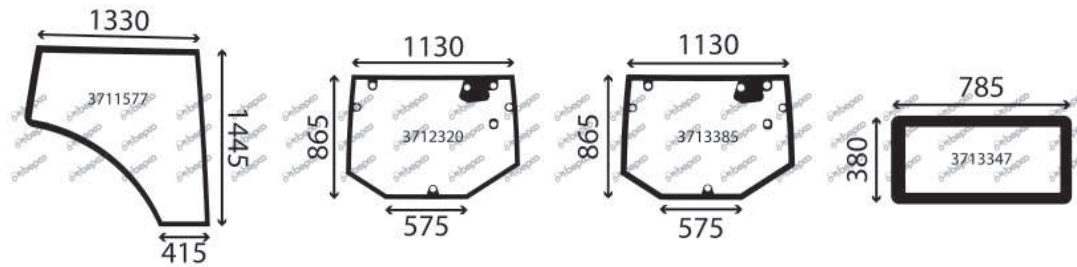

A=924 TIER 3 B=927 TIER 3 C=930 TIER 3 D=933 TIER 3 E=936 TIER 3

DESCRIPTION	GLASSINTER REFERENCE	BEPKO REFERENCE	OEM REFERENCE	TYPE OF MACHINE	NOTE
RH PANEL GREEN CURVED	3711577	B40126	931812041050	A B C D E	
REAR WINDOW GREEN CURVED	3712320	B40127	931812051010	A B C D E	
GAS STRUT	V3742	B98907	H931812051100	A B C D E	
HEATING REAR WINDOW GREEN CURVED	3713385	B98906	931812051020	A B C D E	
GAS STRUT	V3742	B98907	H931812051100	A B C D E	
LOWER REAR GREEN	3713347	B40153	931812011660	A B C D E	
GLUE KIT - 310ML CARTRIDGE	AP11002	70/4110-21		A B C D E