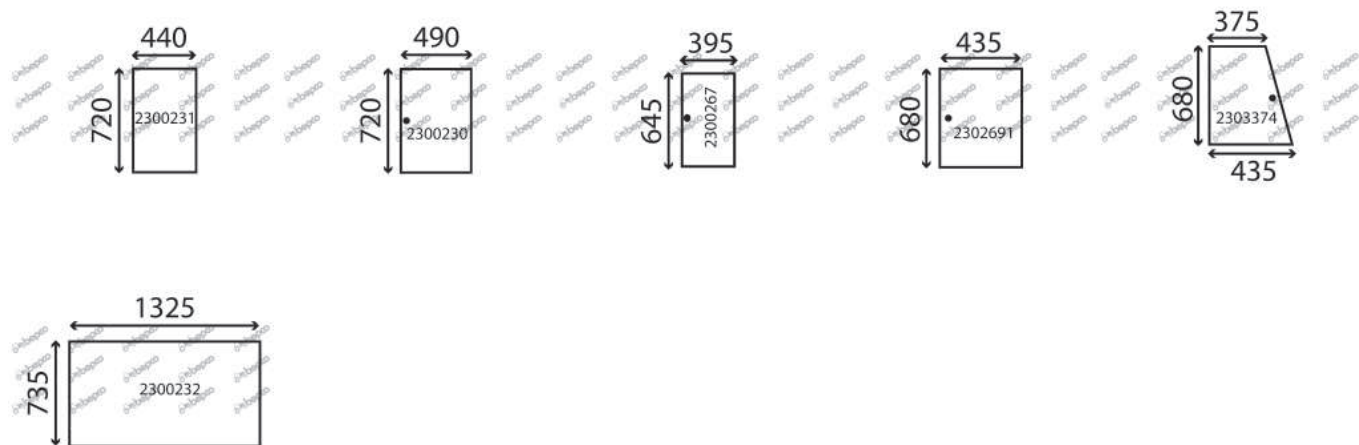

A=102 B=103 C=104 D=105 E=106 S F=108 S G=200 S H=611 I=612 S

DESCRIPTION	GLASSINTER REFERENCE	BEPKO REFERENCE	OEM REFERENCE	TYPE OF MACHINE	NOTE
FIXED SIDE WINDOW CLEAR	2300231	B82652	PL133	F	=> 06/1975
FIXED SIDE WINDOW CLEAR	2300231	B82652	PL133	H I	=> 1975
SLIDING SIDE WINDOW CLEAR	2300230	B82651	PL132	F	=> 06/1975
SLIDING SIDE WINDOW CLEAR	2300230	B82651	PL132	H I	=> 1975
SLIDING SIDE WINDOW CLEAR	2300267	B82679	PL32	H I	=> 1975
SLIDING SIDE WINDOW CLEAR	2302691	B82799	PL185	A B C D E G	
SLIDING SIDE WINDOW CLEAR	2302691	B82799	PL185	F	07/1975 =>
SLIDING SIDE WINDOW CLEAR	2302691	B82799	PL185	H I	1976 =>
SLIDING SIDE WINDOW CLEAR	2303374	B82808	PL186	A B C D E G	
SLIDING SIDE WINDOW CLEAR	2303374	B82808	PL186	F	07/1975 =>
SLIDING SIDE WINDOW CLEAR	2303374	B82808	PL186	H I	1976 =>
REAR WINDOW CLEAR	2300232	B82653	AR04	F	=> 06/1975