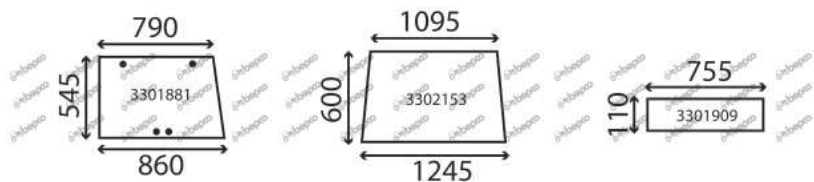

A=610 S B=611 S

DESCRIPTION	GLASSINTER REFERENCE	BEPKO REFERENCE	OEM REFERENCE	TYPE OF MACHINE	NOTE
OPENING SIDE WINDOW CLEAR	3301881	B84166	565313	B	
REAR WINDOW GREEN	3302153	B73467	555003	A B	
LOWER REAR CLEAR	3301909	B84184	544305	A B