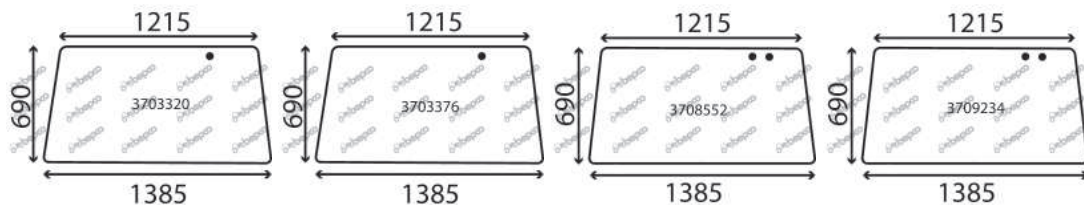

A=345 GT B=350 GT C=360 GT D=360 GTF E=365 GT F=370 GT G=380 GT H=380 GTF

DESCRIPTION	GLASSINTER REFERENCE	BEPKO REFERENCE	OEM REFERENCE	TYPE OF MACHINE	NOTE
REAR WINDOW GREEN	3703320	B40090	178810051110	A B C D E F G H	
GLAZING RUBBER	3720516	B94083	H186813051010	A B C D E F G H	
GAS STRUT	V3705	B95961	X800420490000	A B C D E F G H	
REAR WINDOW CLEAR	3703376	22/4072-43	178810050410	A B C D E F G H	
GLAZING RUBBER	3720516	B94083	H186813051010	A B C D E F G H	
GAS STRUT	V3705	B95961	X800420490000	A B C D E F G H	
REAR WINDOW GREEN	3708552	22/4072-137	186813051200	A B C D E F G H	
GLAZING RUBBER	3720516	B94083	H186813051010	A B C D E F G H	
GAS STRUT	V3705	B95961	X800420490000	A B C D E F G H	
REAR WINDOW CLEAR	3709234	22/4072-151	186813050200	A B C D E F G H	
GLAZING RUBBER	3720516	B94083	H186813051010	A B C D E F G H	
GAS STRUT	V3705	B95961	X800420490000	A B C D E F G H