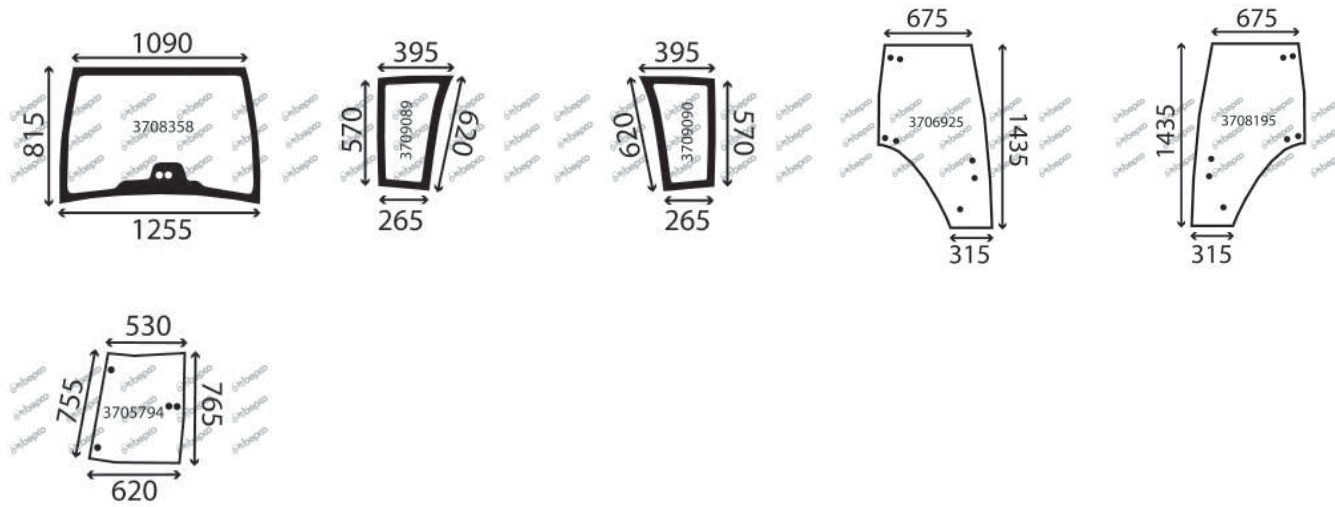

A=711 FAVORIT VARIO B=712 FAVORIT VARIO C=714 FAVORIT VARIO D=716 FAVORIT VARIO

DESCRIPTION	GLASSINTER REFERENCE	BEPKO REFERENCE	OEM REFERENCE	TYPE OF MACHINE	NOTE
OPENING FRONT WINDOW GREEN CURVED	3708358	B37723	G716810040051	A B C D	
GLUE KIT - 310ML CARTRIDGE	AP11002	70/4110-21		A B C D	
GAS STRUT	V3701	B91454	X800420489000	A B C D	
RH LOWER FRONT GREEN	3709089	22/4000-137T	716810040070	A B C D	
GLUE KIT - 310ML CARTRIDGE	AP11002	70/4110-21		A B C D	
LH LOWER FRONT GREEN	3709090	22/4000-136T	716810040060	A B C D	
GLUE KIT - 310ML CARTRIDGE	AP11002	70/4110-21		A B C D	
RH DOOR GREEN CURVED	3706925	22/4038-37T	117810030020	A B C D	
GAS STRUT	V3702	B96013	H816810030500	A B C D	
LH DOOR GREEN CURVED	3708195	22/4039-37T	117810030010	A B C D	
GAS STRUT	V3702	B96013	H816810030500	A B C D	
RH CORNER GREEN CURVED	3705794	B38637	816810040431	A B C D