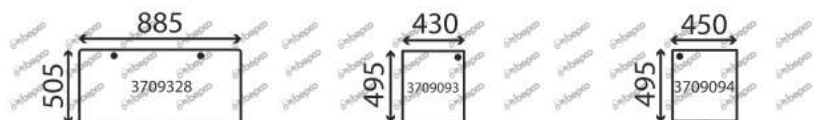

A=816 FAVORIT B=818 FAVORIT C=822 FAVORIT D=824 FAVORIT

SERIES 800 FAVORIT

DESCRIPTION	GLASSINTER REFERENCE	BEPKO REFERENCE	OEM REFERENCE	TYPE OF MACHINE	NOTE
LOWER REAR CLEAR	3709328	B94658	G816810050060	A B C D	
RH SLIDING LOWER REAR CLEAR	3709093	B95055	F816810050010	A B C D	
LH SLIDING LOWER REAR CLEAR	3709094	B96076	F816810050020	A B C D	
ROOF GAS STRUT	V3704	B95960	H816810020100	A B C D	
BONNET GAS STRUT	V3710	B95835	X800420487000	A B C D