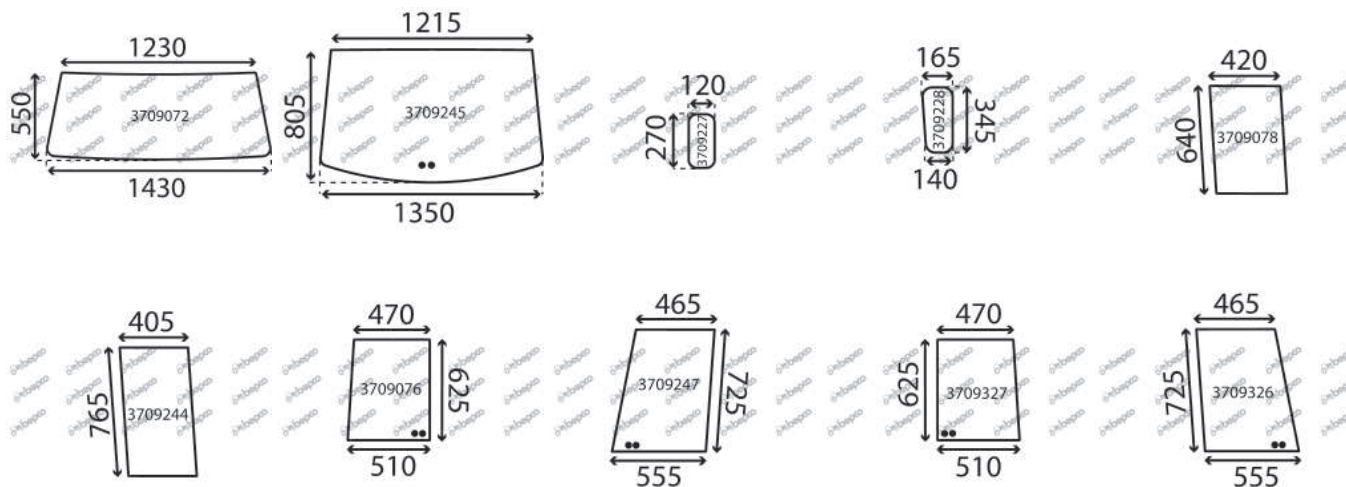

A=231 GT B=231 GTW

DESCRIPTION	GLASSINTER REFERENCE	BEPKO REFERENCE	OEM REFERENCE	TYPE OF MACHINE	NOTE
FRONT WINDOW CLEAR CURVED	3709072	B85277	F238800201040	A	PVC CAB
OPENING FRONT WINDOW CLEAR CURVED	3709245	B85291	F231801200040	A B	
LOWER FRONT CLEAR	3709227	B85286	F231800208300	A	
LOWER FRONT CLEAR	3709228	B94019	F231801200340	A B	
FIXED SIDE WINDOW CLEAR	3709078	B94679	F182800200410	A	
FIXED SIDE WINDOW CLEAR	3709244	B85290	F231801200050	A B	
RH SLIDING SIDE WINDOW CLEAR	3709076	B85280	F231800208520	A	
RH SLIDING SIDE WINDOW CLEAR	3709247	B94681	F231801200600	A B	
LH SLIDING SIDE WINDOW CLEAR	3709327	B94683	F231800208490	A	
LH SLIDING SIDE WINDOW CLEAR	3709326	B94682	F231801200570	A B