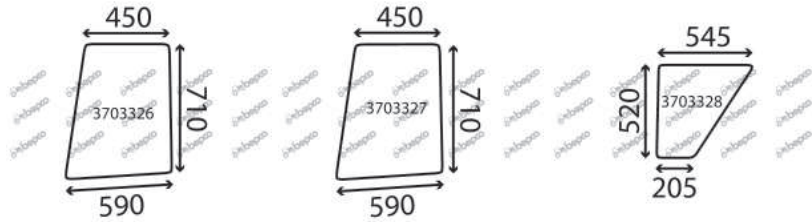

A=345 GT B=350 GT C=360 GT D=360 GTF E=365 GT F=370 GT G=380 GT H=380 GTF

DESCRIPTION	GLASSINTER REFERENCE	BEPKO REFERENCE	OEM REFERENCE	TYPE OF MACHINE	NOTE
TOP DOOR GREEN	3703326	22/4020-130T	178810111130	A B C D E F G H	
GLAZING RUBBER	3720512	B94079	H198810030040	A B C D E F G H	LH
GLAZING RUBBER	3720515	B94082	H198810030060	A B C D E F G H	RH
GAS STRUT	V3706	B95962	X800420491000	A B C D E F G H	
TOP DOOR CLEAR	3703327	22/4022-30	178810110030	A B C D E F G H	
GLAZING RUBBER	3720512	B94079	H198810030040	A B C D E F G H	LH
GLAZING RUBBER	3720515	B94082	H198810030060	A B C D E F G H	RH
GAS STRUT	V3706	B95962	X800420491000	A B C D E F G H	
LOWER DOOR GREEN	3703328	22/4020-131T	178810111140	A B C D E F G H	
GLAZING RUBBER	3720511	B94078	H198810030050	A B C D E F G H	LH
GLAZING RUBBER	3720514	B94081	H198810030070	A B C D E F G H	RH
GAS STRUT	V3706	B95962	X800420491000	A B C D E F G H