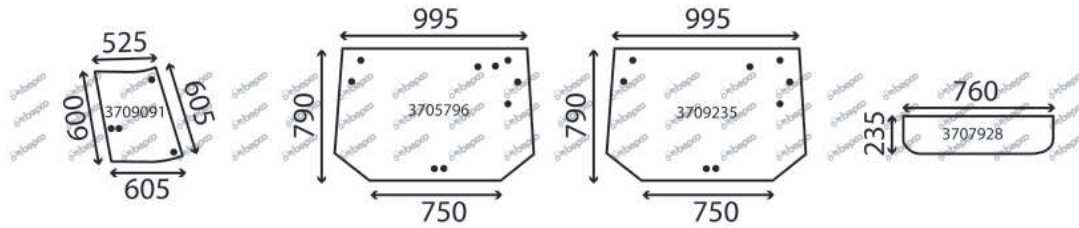

A=815 VARIO TMS B=817 VARIO TMS C=818 VARIO TMS

DESCRIPTION	GLASSINTER REFERENCE	BEPKO REFERENCE	OEM REFERENCE	TYPE OF MACHINE	NOTE
LH CORNER GREEN CURVED	3709091	B85284	716810040421	A B C	
REAR WINDOW GREEN	3705796	22/4072-109T	816810050010	A B C	
GAS STRUT	V3703	B96006	H205810040030	A B C	
HEATING REAR WINDOW GREEN	3709235	B40133	H149810050020	A B C	
GAS STRUT	V3703	B96006	H205810040030	A B C	
LOWER REAR CLEAR	3707928	B40116	515810050010	A B C	
ROOF GAS STRUT	V3704	B95960	H816810020100	A B C	
BONNET GAS STRUT	V3737	B94372	H718500020210	A B C	L590
FRONT OPENING BONNET GAS STRUT	V3723	B94366	H718501020051	A B C	L275