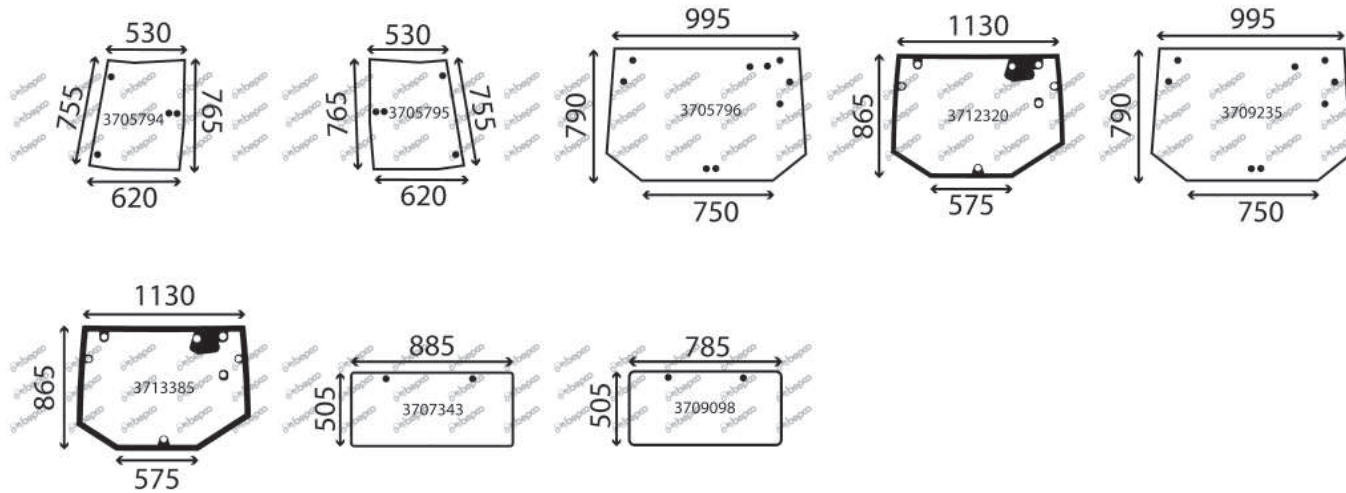

A=916 B=918 NA C=920 D=920 NA E=922 F=922 NA G=924 H=924 NA I=926 J=926 NA K=927 L=927 NA M=930 N=930 NA O=933 P=933 NA Q=936 R=936 NA

DESCRIPTION	GLASSINTER REFERENCE	BEPKO REFERENCE	OEM REFERENCE	TYPE OF MACHINE	NOTE
RH CORNER GREEN CURVED	3705794	B38637	816810040431	A B C D G H I J M N	
LH CORNER GREEN CURVED	3705795	B38636	816810040421	A B C D G H I J M N	
REAR WINDOW GREEN	3705796	22/4072-109T	816810050010	A B C D G H I J M N	
GAS STRUT	V3703	B96006	H205810040030	A B C D G H I J M N	
REAR WINDOW GREEN CURVED	3712320	B40127	931812051010	E F G H K L M N O P Q R	
GAS STRUT	V3742	B98907	H931812051100	E F G H K L M N O P Q R	
HEATING REAR WINDOW GREEN	3709235	B40133	H149810050020	A B C D G H I J M N	
GAS STRUT	V3703	B96006	H205810040030	A B C D G H I J M N	
HEATING REAR WINDOW GREEN CURVED	3713385	B98906	931812051020	E F G H K L M N O P Q R	
GAS STRUT	V3742	B98907	H931812051100	E F G H K L M N O P Q R	
LOWER REAR CLEAR	3707343	B96058	F816810050370	A B C D G H I J M N	
LOWER REAR CLEAR	3709098	B94109	F920810050010	B D H J N