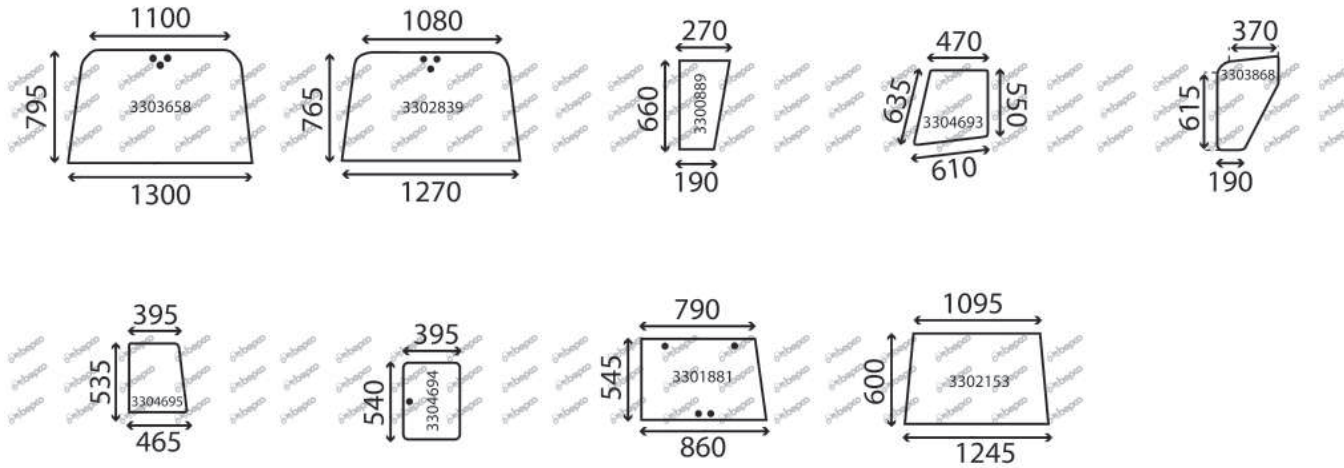

CAB BUISARD PLEIN CHAMP

A=105 S B=106 S C=108 S

DESCRIPTION	GLASSINTER REFERENCE	BEPKO REFERENCE	OEM REFERENCE	TYPE OF MACHINE	NOTE
FRONT WINDOW GREEN	3303658	B73496	512102	A B C	
OPENING FRONT WINDOW GREEN	3302839	B73499	512115	A B C	
LOWER FRONT CLEAR	3300889	B84014	544102	A B C	
TOP DOOR CLEAR	3304693	B73462	524004	A B C	
LOWER DOOR CLEAR	3303868	B84250	534045	A B C	
FIXED SIDE WINDOW CLEAR	3304695	B84300	564308	A B C	
SLIDING SIDE WINDOW CLEAR	3304694	B84299	564307	A B C	
OPENING SIDE WINDOW CLEAR	3301881	B84166	565313	A B C	
REAR WINDOW GREEN	3302153	B73467	555003	A B C