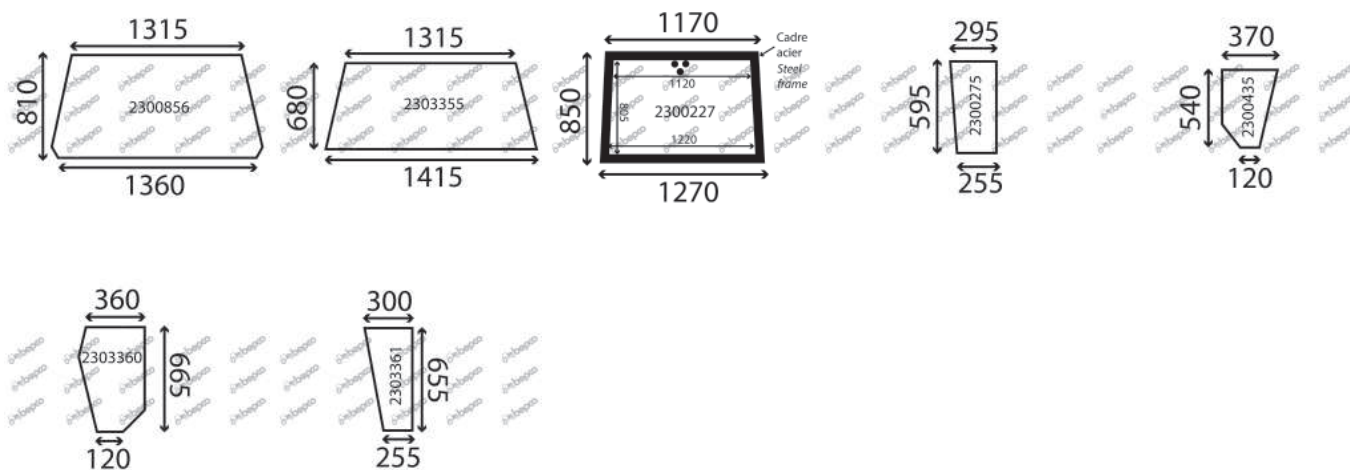

A=102 B=103 C=104 D=105 E=106 S F=108 S G=200 S H=611 I=612 S

DESCRIPTION	GLASSINTER REFERENCE	BEPKO REFERENCE	OEM REFERENCE	TYPE OF MACHINE	NOTE
FRONT WINDOW CLEAR	2300856	B82782	OPL160	A B C D E	
FRONT WINDOW CLEAR	2300856	B82782	OPL160	F	07/1975 =>
FRONT WINDOW CLEAR	2300856	B82782	OPL160	H I	1976 =>
FRONT WINDOW CLEAR	2303355	B82803	OPL220	G	
OPEN. FRONT WINDOW WITH FRAME STEEL CLEAR	2300227	B82648	OPL61	F	=> 06/1975
OPEN. FRONT WINDOW WITH FRAME STEEL CLEAR	2300227	B82648	OPL61	H I	=> 1975
LOWER FRONT CLEAR	2300275	B82683	PL130	F	=> 06/1975
LOWER FRONT CLEAR	2300435	B82727	PL136	A B C D E	
LOWER FRONT CLEAR	2300435	B82727	PL136	F	07/1975 =>
LOWER FRONT CLEAR	2300435	B82727	PL136	H I	1976 =>
LOWER FRONT CLEAR	2303360	B82804	PL179	G	
LOWER FRONT CLEAR	2303361	B82805	PL27	H I	=> 1975