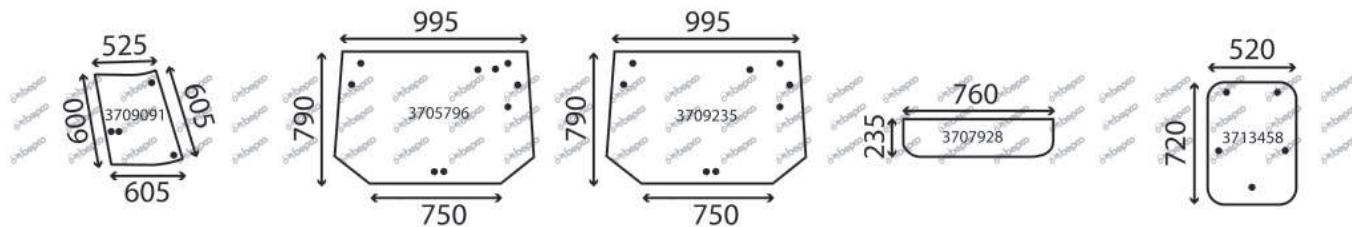

A=411 B=412 C=413 D=414 E=415

DESCRIPTION	GLASSINTER REFERENCE	BEPKO REFERENCE	OEM REFERENCE	TYPE OF MACHINE	NOTE
LH CORNER GREEN CURVED	3709091	B85284	716810040421	A B C D E	
REAR WINDOW GREEN	3705796	22/4072-109T	816810050010	A B C D E	
GAS STRUT	V3703	B96006	H205810040030	A B C D E	
HEATING REAR WINDOW GREEN	3709235	B40133	H149810050020	A B C D E	
GAS STRUT	V3703	B96006	H205810040030	A B C D E	
LOWER REAR CLEAR	3707928	B40116	515810050010	A B C D E	
OPENING ROOF WINDOW VENUS 35	3713458	B99676	F339810020120	A B C D E	
ROOF GAS STRUT	V3704	B95960	H816810020100	A B C D E	
BONNET GAS STRUT	V3719	B95965	H199503020110	A B C D E	
FRONT OPENING BONNET GAS STRUT	V3723	B94366	H718501020051	A B C D E