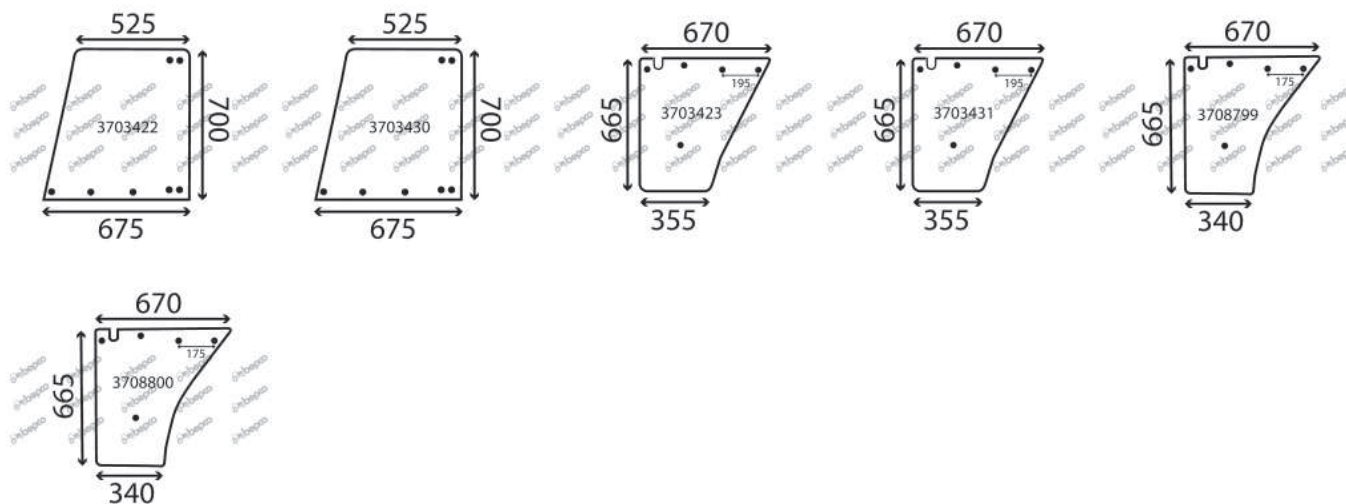

A=250 V FARMER - ETROIT B=260 V FARMER - ETROIT C=270 V FARMER - ETROIT D=275 V FARMER - ETROIT E=280 V FARMER - ETROIT

DESCRIPTION	GLASSINTER REFERENCE	BEPKO REFERENCE	OEM REFERENCE	TYPE OF MACHINE	NOTE
TOP DOOR CLEAR	3703422	22/4020-140	205810030101	A B C D E	
GAS STRUT	V3709	B95964	F258514210020	A B C D E	
TOP DOOR GREEN	3703430	22/4020-141T	205810030600	A B C D E	
GAS STRUT	V3709	B95964	F258514210020	A B C D E	
LOWER DOOR CLEAR	3703423	22/4020-142	205810030111	A B C D E	
GAS STRUT	V3709	B95964	F258514210020	A B C D E	
LOWER DOOR GREEN	3703431	22/4020-143T	205810030650	A B C D E	
GAS STRUT	V3709	B95964	F258514210020	A B C D E	
LOWER DOOR CLEAR	3708799	B95054	208810030110	A B C D E	
GAS STRUT	V3709	B95964	F258514210020	A B C D E	
LOWER DOOR GREEN	3708800	B40149	208810030150	A B C D E	
GAS STRUT	V3709	B95964	F258514210020	A B C D E