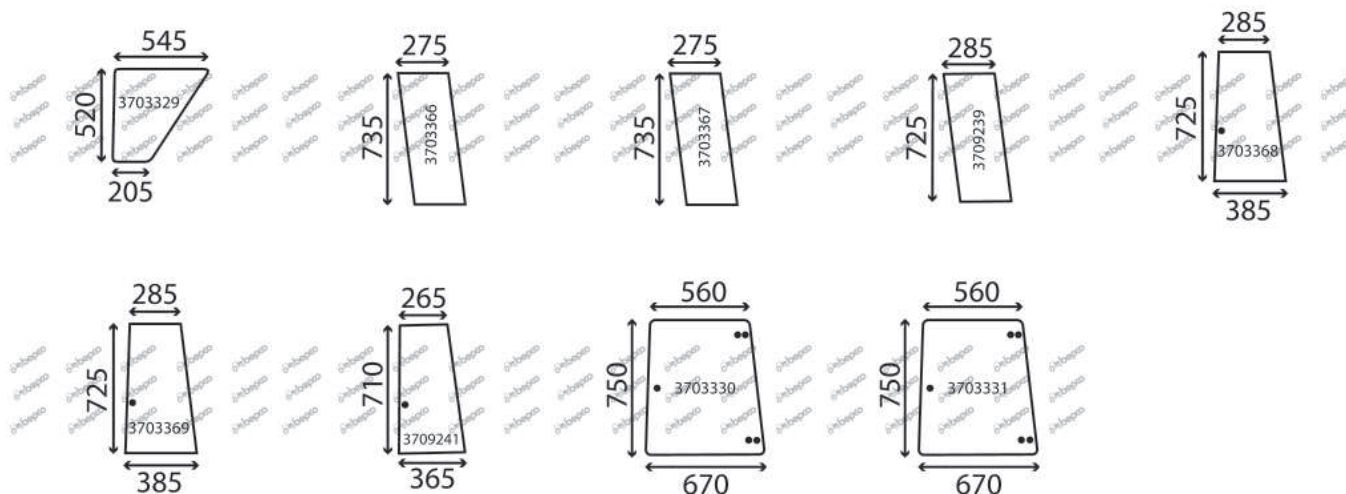

A=345 GT B=350 GT C=360 GT D=360 GTF E=365 GT F=370 GT G=380 GT H=380 GTF

DESCRIPTION	GLASSINTER REFERENCE	BEPKO REFERENCE	OEM REFERENCE	TYPE OF MACHINE	NOTE
LOWER DOOR CLEAR	3703329	22/4047-36	178810110040	A B C D E F G H	
GLAZING RUBBER	3720511	B94078	H198810030050	A B C D E F G H	LH
GLAZING RUBBER	3720514	B94081	H198810030070	A B C D E F G H	RH
GAS STRUT	V3706	B95962	X800420491000	A B C D E F G H	
FIXED SIDE WINDOW CLEAR	3703366	B94105	F345810110030	A B C D E F G H	
FIXED SIDE WINDOW GREEN	3703367	B94106	F345810111020	A B C D E F G H	
FIXED SIDE WINDOW GREEN	3709239	B94113	F380810110230	A B C D E F G H	
SLIDING SIDE WINDOW CLEAR	3703368	B95050	F345810110021	A B C D E F G H	
SLIDING SIDE WINDOW GREEN	3703369	B95051	F345810111011	A B C D E F G H	
SLIDING SIDE WINDOW GREEN	3709241	B94115	F345810111050	A B C D E F G H	
OPENING SIDE WINDOW GREEN	3703330	22/4047-123T	178810111150	A B C D E F G H	
OPENING SIDE WINDOW CLEAR	3703331	22/4021-3	178810110050	A B C D E F G H