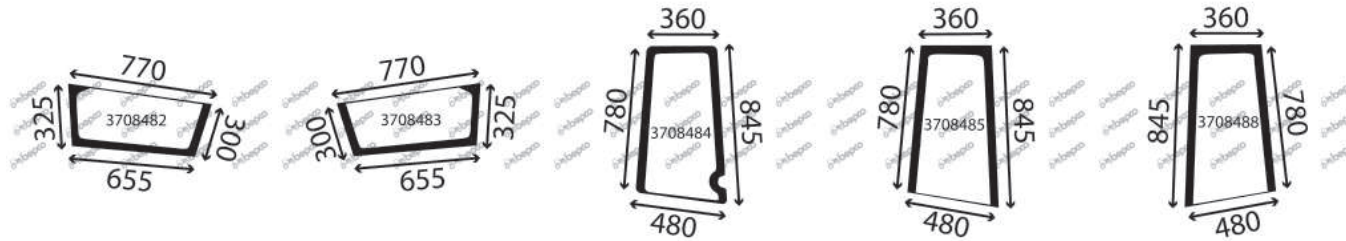

A=XYLON 520 B=XYLON 522 C=XYLON 524

DESCRIPTION	GLASSINTER REFERENCE	BEPKO REFERENCE	OEM REFERENCE	TYPE OF MACHINE	NOTE
RH LOWER DOOR GREEN	3708482	B40148	524810030330	A B C	
GLUE KIT - 310ML CARTRIDGE	AP11002	70/4110-21		A B C	
GAS STRUT	V3703	B96006	H205810040030	A B C	
LH LOWER DOOR GREEN	3708483	B40123	524810030320	A B C	
GLUE KIT - 310ML CARTRIDGE	AP11002	70/4110-21		A B C	
GAS STRUT	V3703	B96006	H205810040030	A B C	
RH UPPER SIDE WINDOW GREEN	3708484	B40117	524810011210	A B C	
GLUE KIT - 310ML CARTRIDGE	AP11002	70/4110-21		A B C	
RH UPPER SIDE WINDOW GREEN	3708485	B94675	524810011790	A B C	
GLUE KIT - 310ML CARTRIDGE	AP11002	70/4110-21		A B C	
LH UPPER SIDE WINDOW GREEN	3708488	B94677	524810011780	A B C	
GLUE KIT - 310ML CARTRIDGE	AP11002	70/4110-21		A B C