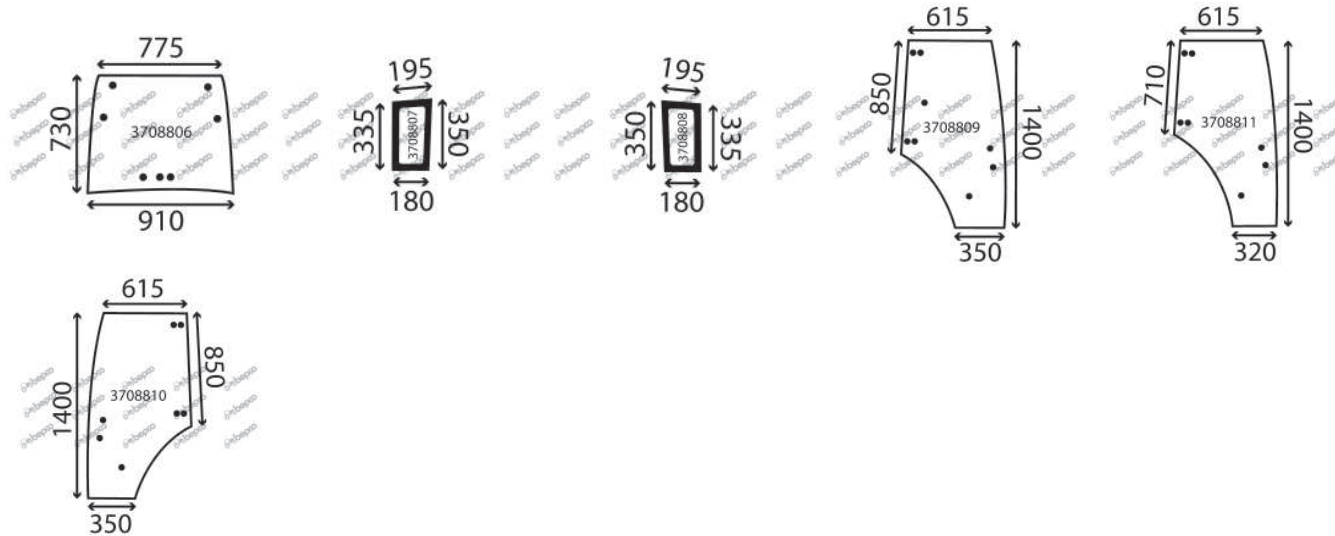

A=206 F FARMER - ETROIT B=206 V FARMER - ETROIT C=207 F FARMER - ETROIT D=207 V FARMER - ETROIT E=208 F FARMER - ETROIT F=208 P FARMER - ETROIT
G=208 V FARMER - ETROIT H=209 F FARMER - ETROIT I=209 P FARMER - ETROIT J=209 V FARMER - ETROIT

DESCRIPTION	GLASSINTER REFERENCE	BEPKO REFERENCE	OEM REFERENCE	TYPE OF MACHINE	NOTE
OPENING FRONT WINDOW GREEN CURVED	3708806	B40150	210812040550	A B C D E F G H I J	
GAS STRUT	V3734	B94371	H210812040050	A B C D E F G H I J	
RH LOWER FRONT GREEN	3708807	B40138	210812010610	A B C D E F G H I J	
GLUE KIT - 310ML CARTRIDGE	AP11002	70/4110-21		A B C D E F G H I J	
LH LOWER FRONT GREEN	3708808	B40137	210812010600	A B C D E F G H I J	
GLUE KIT - 310ML CARTRIDGE	AP11002	70/4110-21		A B C D E F G H I J	
RH DOOR GREEN CURVED	3708809	B40096	260810030050	B D G J	
GAS STRUT	V3702	B96013	H816810030500	B D G J	
RH DOOR GREEN CURVED	3708811	B40146	222812030050	A C E F H I	
GAS STRUT	V3702	B96013	H816810030500	A C E F H I	
LH DOOR GREEN CURVED	3708810	B40142	210812030040	B D G J	
GAS STRUT	V3702	B96013	H816810030500	B D G J