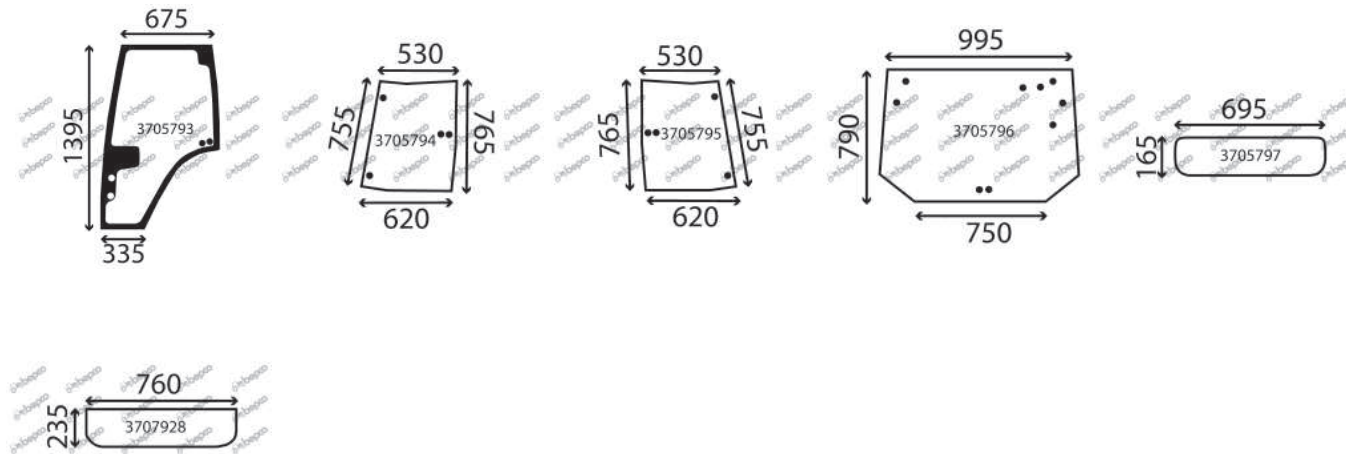

A=307 FARMER TURBO B=308 FARMER TURBO C=309 FARMER TURBO D=310 FARMER TURBO E=311 FARMER TURBO F=312 FARMER TURBO

DESCRIPTION	GLASSINTER REFERENCE	BEPKO REFERENCE	OEM REFERENCE	TYPE OF MACHINE	NOTE
LH DOOR GREEN CURVED	3705793	22/4039-36T	H816810030330	A B C D E F	
GLUE KIT - 310ML CARTRIDGE	AP11002	70/4110-21		A B C D E F	
GAS STRUT	V3702	B96013	H816810030500	A B C D E F	
RH CORNER GREEN CURVED	3705794	B38637	816810040431	A B C D E F	
LH CORNER GREEN CURVED	3705795	B38636	816810040421	A B C D E F	
REAR WINDOW GREEN	3705796	22/4072-109T	816810050010	A B C D E F	
GAS STRUT	V3703	B96006	H205810040030	A B C D E F	
LOWER REAR CLEAR	3705797	B40104	312810050100	A B C D E F	
GLAZING RUBBER	3720519	B94085	H312810050030	A B C D E F	
LOWER REAR CLEAR	3707928	B40116	515810050010	A B C D E F	
ROOF GAS STRUT	V3704	B95960	H816810020100	A B C D E F	
BONNET GAS STRUT	V3718	B95850	H186505020250	B C D