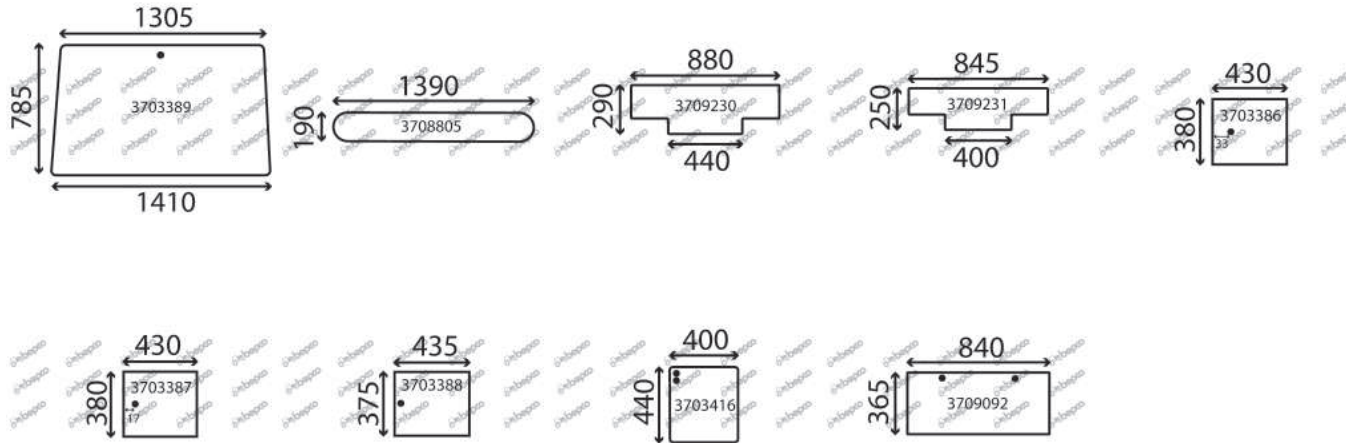

A=600 LS B=600 LSA C=610 LS D=610 LSA E=611 LS F=611 LSA G=612 LS H=612 LSA I=614 LS J=614 LSA K=615 LS L=615 LSA

DESCRIPTION	GLASSINTER REFERENCE	BEPKO REFERENCE	OEM REFERENCE	TYPE OF MACHINE	NOTE
REAR WINDOW CLEAR	3703389	22/4002-3	275500210100	A B C D E F G H I J K L	1 DOOR AND 2 DOORS
GAS STRUT	V3701	B91454	X800420489000	A B C D E F G H I J K L	L605
GAS STRUT	V3724	B96062	X800420422000	A B C D E F G H I J K L	L305
LOWER REAR WINDOW GREEN	3708805	B85276	281500360110	A B C D E F G H I J K L	1 DOOR AND 2 DOORS - REVERSED DRIVE SIDE
LOWER REAR CLEAR	3709230	B94111	285501902070	A B C D E F G H I J K L	1 DOOR AND 2 DOORS - REVERSED DRIVE SIDE
LOWER REAR CLEAR	3709231	B85287	285501900050	A B C D E F G H I J K L	1 DOOR AND 2 DOORS - REVERSED DRIVE SIDE
SLIDING LOWER REAR CLEAR	3703386	B94016	F281507220110	A B C D E F G H I J K L	1 DOOR AND 2 DOORS
SLIDING LOWER REAR CLEAR	3703387	B94017	F281507220120	A B C D E F G H I J K L	1 DOOR AND 2 DOORS
SLIDING LOWER REAR CLEAR	3703388	22/4074-8	F281507220011	A B C D E F G H I J K L	1 DOOR AND 2 DOORS
SLIDING LOWER REAR CLEAR	3703416	22/4074-6	281500220050	A B C D E F G H I J K L	1 DOOR AND 2 DOORS
OPENING LOWER REAR CLEAR	3709092	B85285	E281507220020	A B C D E F G H I J K L	1 DOOR AND 2 DOORS
ROOF GAS STRUT	V3707	B95963	X800420446000	A B C D E F G H I J K L