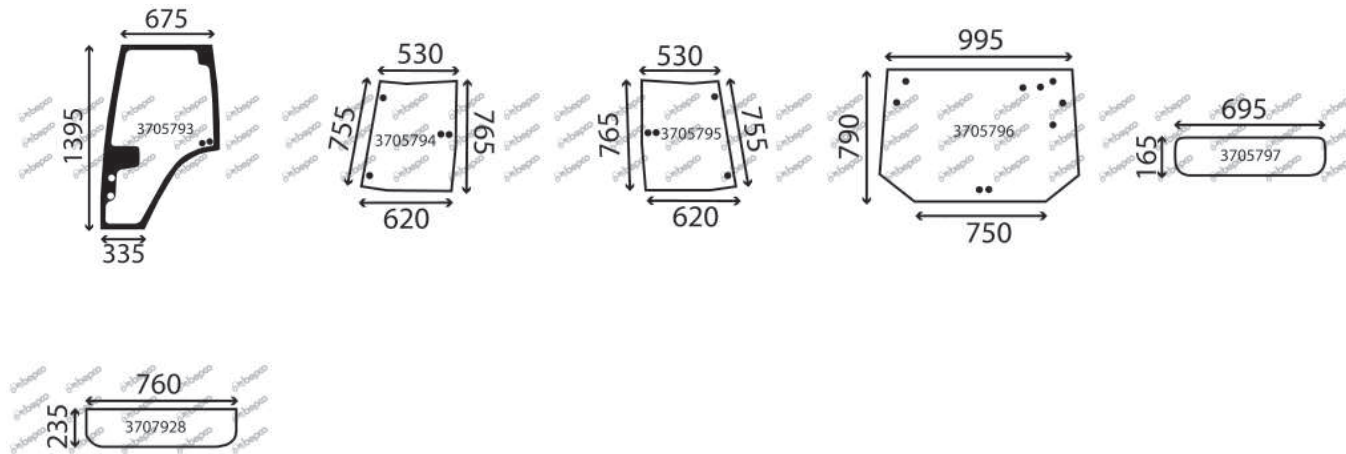

A=509 C FAVORIT B=510 C FAVORIT C=511 C FAVORIT D=512 C FAVORIT E=514 C FAVORIT F=515 C FAVORIT

DESCRIPTION	GLASSINTER REFERENCE	BEPKO REFERENCE	OEM REFERENCE	TYPE OF MACHINE	NOTE
LH DOOR GREEN CURVED	3705793	22/4039-36T	H816810030330	A B C D E F	
GLUE KIT - 310ML CARTRIDGE	AP11002	70/4110-21		A B C D E F	
GAS STRUT	V3702	B96013	H816810030500	A B C D E F	
RH CORNER GREEN CURVED	3705794	B38637	816810040431	A B C D E F	
LH CORNER GREEN CURVED	3705795	B38636	816810040421	A B C D E F	
REAR WINDOW GREEN	3705796	22/4072-109T	816810050010	A B C D E F	
GAS STRUT	V3703	B96006	H205810040030	A B C D E F	
LOWER REAR CLEAR	3705797	B40104	312810050100	A B C D E F	
GLAZING RUBBER	3720519	B94085	H312810050030	A B C D E F	
LOWER REAR CLEAR	3707928	B40116	515810050010	A B C D E F	
ROOF GAS STRUT	V3704	B95960	H816810020100	A B C D E F	
BONNET GAS STRUT	V3718	B95850	H186505020250	A B