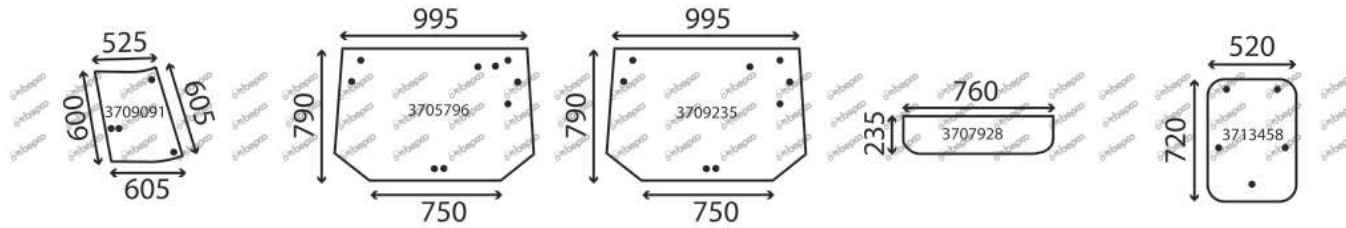

A=711 B=712 C=712NA D=714 E=714NA F=716 G=716NA H=718 I=718NA

DESCRIPTION	GLASSINTER REFERENCE	BEPKO REFERENCE	OEM REFERENCE	TYPE OF MACHINE	NOTE
LH CORNER GREEN CURVED	3709091	B85284	716810040421	A B C D E F G H I	
REAR WINDOW GREEN	3705796	22/4072-109T	816810050010	A B C D E F G H I	
GAS STRUT	V3703	B96006	H205810040030	A B C D E F G H I	
HEATING REAR WINDOW GREEN	3709235	B40133	H149810050020	A B C D E F G H I	
GAS STRUT	V3703	B96006	H205810040030	A B C D E F G H I	
LOWER REAR CLEAR	3707928	B40116	515810050010	A B C D E F G H I	
OPENING ROOF WINDOW VENUS 35	3713458	B99676	F339810020120	B D F H	
ROOF GAS STRUT	V3704	B95960	H816810020100	A B C D E F G H I	
BONNET GAS STRUT	V3737	B94372	H718500020210	A B C D E F G H I	
FRONT OPENING BONNET GAS STRUT	V3723	B94366	H718501020051	B C D E F G H I