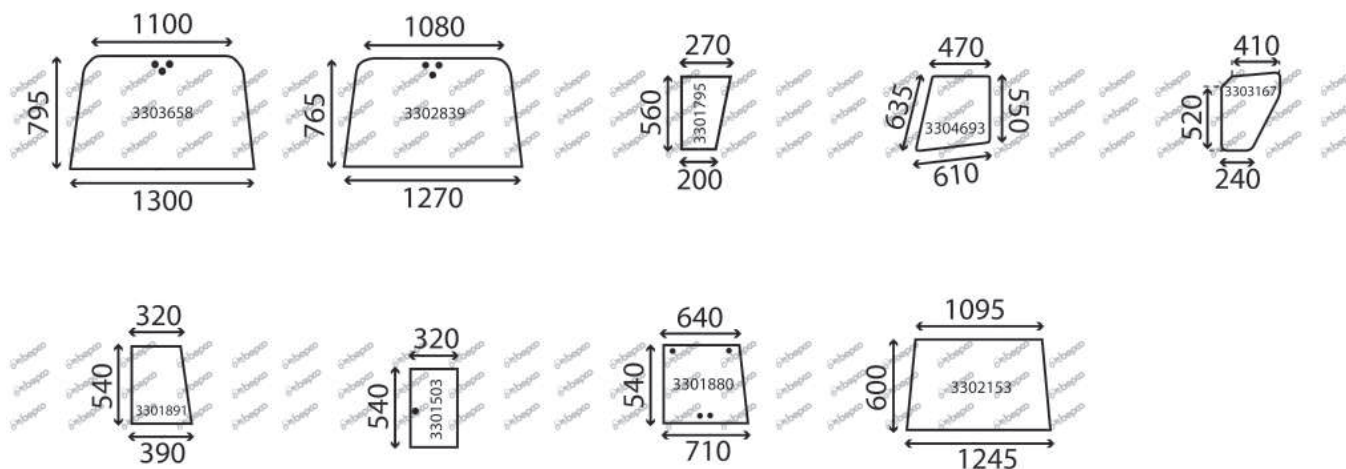

CAB BUISARD PLEIN CHAMP

A=103 S B=104 S

DESCRIPTION	GLASSINTER REFERENCE	BEPKO REFERENCE	OEM REFERENCE	TYPE OF MACHINE	NOTE
FRONT WINDOW GREEN	3303658	B73496	512102	A B	
OPENING FRONT WINDOW GREEN	3302839	B73499	512115	A B	
LOWER FRONT CLEAR	3301795	B84091	544101	A B	
TOP DOOR CLEAR	3304693	B73462	524004	A B	
LOWER DOOR CLEAR	3303167	B84213	534068	A B	
FIXED SIDE WINDOW CLEAR	3301891	B73480	564306	A B	
SLIDING SIDE WINDOW CLEAR	3301503	B73473	564305	A B	
OPENING SIDE WINDOW CLEAR	3301880	B73483	565312	A B	
REAR WINDOW GREEN	3302153	B73467	555003	A B