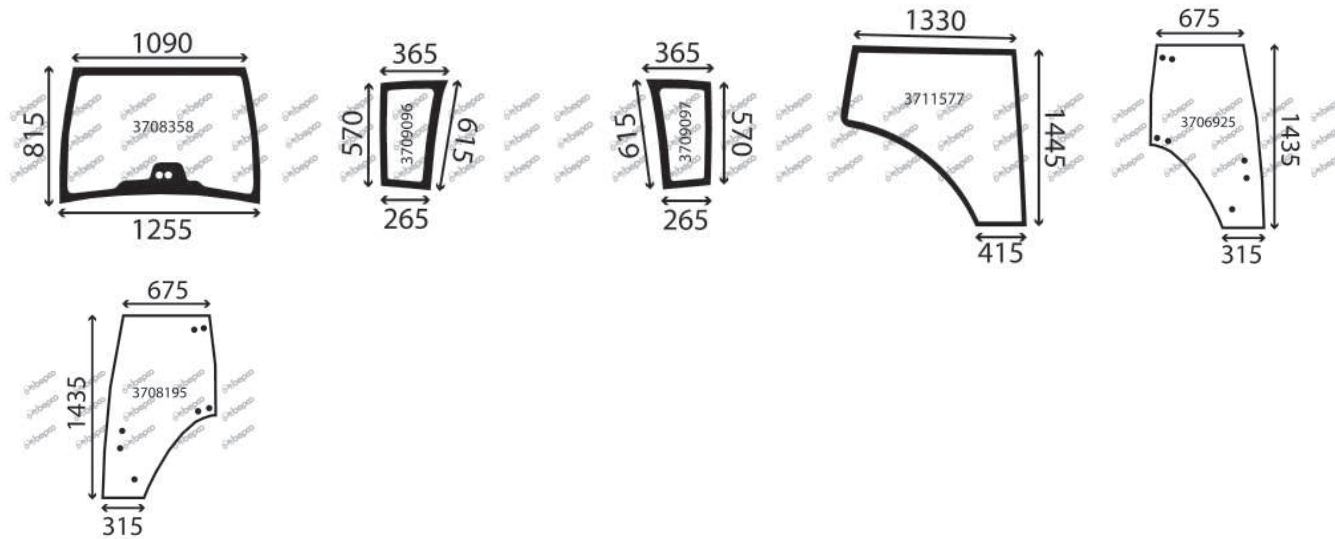

A=916 B=918 NA C=920 D=920 NA E=922 F=922 NA G=924 H=924 NA I=926 J=926 NA K=927 L=927 NA M=930 N=930 NA O=933 P=933 NA Q=936 R=936 NA

DESCRIPTION	GLASSINTER REFERENCE	BEPKO REFERENCE	OEM REFERENCE	TYPE OF MACHINE	NOTE
OPENING FRONT WINDOW GREEN CURVED	3708358	B37723	G716810040051	A B C D G H I J M N	
GLUE KIT - 310ML CARTRIDGE	AP11002	70/4110-21		A B C D G H I J M N	
GAS STRUT	V3701	B91454	X800420489000	A B C D G H I J M N	
RH LOWER FRONT GREEN	3709096	22/4000-135T	916811040071	A B C D G H I J M N	
GLUE KIT - 310ML CARTRIDGE	AP11002	70/4110-21		A B C D G H I J M N	
LH LOWER FRONT GREEN	3709097	22/4000-134T	916811040061	A B C D G H I J M N	
GLUE KIT - 310ML CARTRIDGE	AP11002	70/4110-21		A B C D G H I J M N	
RH PANEL GREEN CURVED	3711577	B40126	931812041050	E F G H K L M N O P Q R	
RH DOOR GREEN CURVED	3706925	22/4038-37T	117810030020	A B C D G H I J M N	
GAS STRUT	V3702	B96013	H816810030500	A B C D G H I J M N	
LH DOOR GREEN CURVED	3708195	22/4039-37T	117810030010	A B C D G H I J M N	
GAS STRUT	V3702	B96013	H816810030500	A B C D G H I J M N