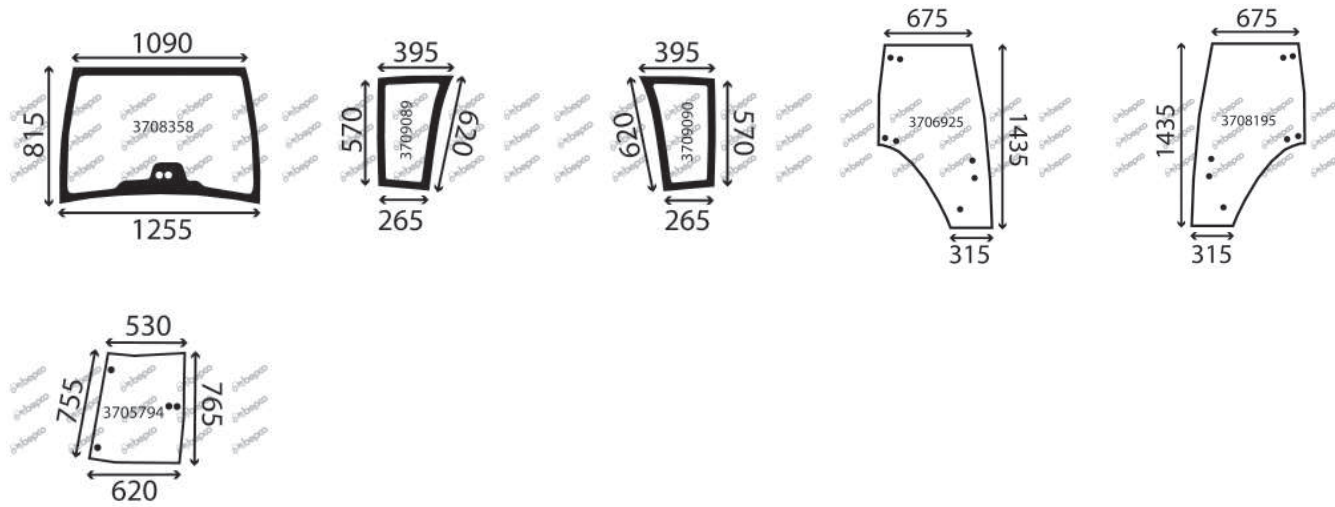

A=815 VARIO TMS B=817 VARIO TMS C=818 VARIO TMS

DESCRIPTION	GLASSINTER REFERENCE	BEPKO REFERENCE	OEM REFERENCE	TYPE OF MACHINE	NOTE
OPENING FRONT WINDOW GREEN CURVED	3708358	B37723	G716810040051	A B C	
GLUE KIT - 310ML CARTRIDGE	AP11002	70/4110-21		A B C	
GAS STRUT	V3701	B91454	X800420489000	A B C	
RH LOWER FRONT GREEN	3709089	22/4000-137T	716810040070	A B C	
GLUE KIT - 310ML CARTRIDGE	AP11002	70/4110-21		A B C	
LH LOWER FRONT GREEN	3709090	22/4000-136T	716810040060	A B C	
GLUE KIT - 310ML CARTRIDGE	AP11002	70/4110-21		A B C	
RH DOOR GREEN CURVED	3706925	22/4038-37T	117810030020	A B C	
GAS STRUT	V3702	B96013	H816810030500	A B C	
LH DOOR GREEN CURVED	3708195	22/4039-37T	117810030010	A B C	
GAS STRUT	V3702	B96013	H816810030500	A B C	
RH CORNER GREEN CURVED	3705794	B38637	816810040431	A B C