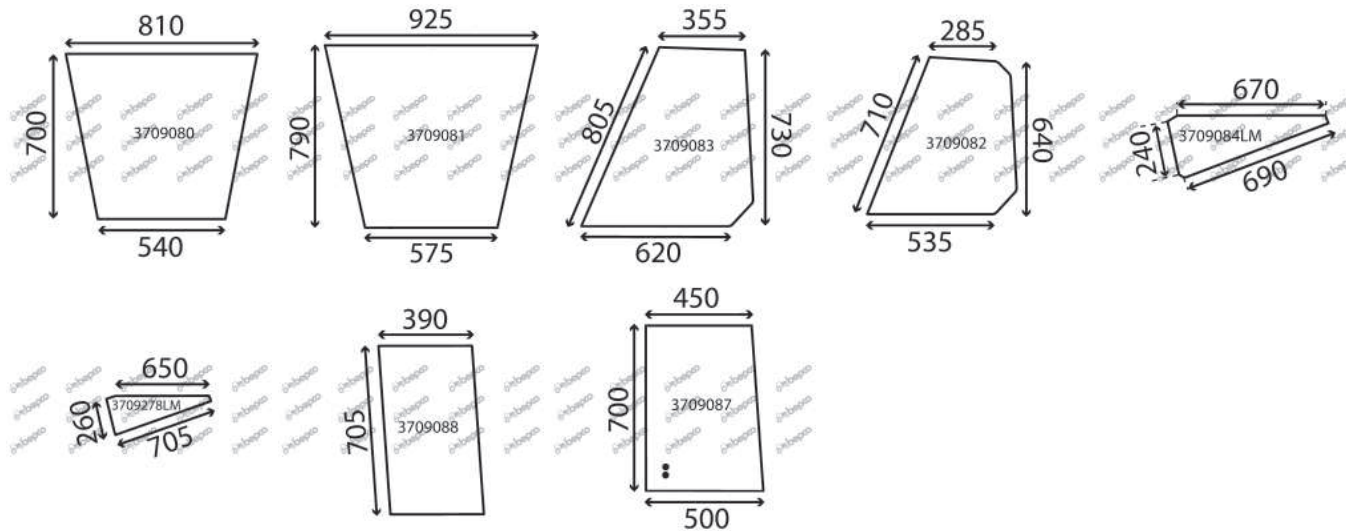

A=5 S FARMER B=102 LS FARMER C=102 S FARMER D=103 LS FARMER E=103 S FARMER F=104 LS FARMER G=104 S FARMER H=105 LS FARMER I=105 S FARMER J=106 LS FARMER
K=106 S FARMER L=108 LS FARMER M=108 S FARMER

DESCRIPTION	GLASSINTER REFERENCE	BEPKO REFERENCE	OEM REFERENCE	TYPE OF MACHINE	NOTE
OPENING FRONT WINDOW CLEAR CURVED	3709080	B85282	F238800200480	A J K	
GAS STRUT	V3708	B91455	F238805202360	A J K	L525
GAS STRUT	V3730	B95968	F182800202060	A J K	L500
OPENING FRONT WINDOW CLEAR CURVED	3709081	22/4000-138	F182800201250	A B C D E F G H I J K L M	
GAS STRUT	V3708	B91455	F238805202360	A B C D E F G H I J K L M	L525
GAS STRUT	V3730	B95968	F182800202060	A B C D E F G H I J K L M	L500
OPENING FRONT SIDE WINDOW CLEAR	3709083	22/4047-136	F182800201260	A B C D E F G H I J K L M	
OPENING FRONT SIDE WINDOW CLEAR	3709082	B40130	F238800200490	A J K	
LOWER FRONT CLEAR	3709084LM	B94158	F182800202160	A B C D E F G H I J K L M	LEXAN MARGARD
LOWER FRONT CLEAR	3709278LM	B89764	F182800201290	A B C D E F G H I J K L M	LEXAN MARGARD
FIXED SIDE WINDOW CLEAR	3709088	B85283	F238805202030	A B C D E F G H I J K L M	
SLIDING SIDE WINDOW CLEAR	3709087	B94018	F238805202020	A B C D E F G H I J K L M