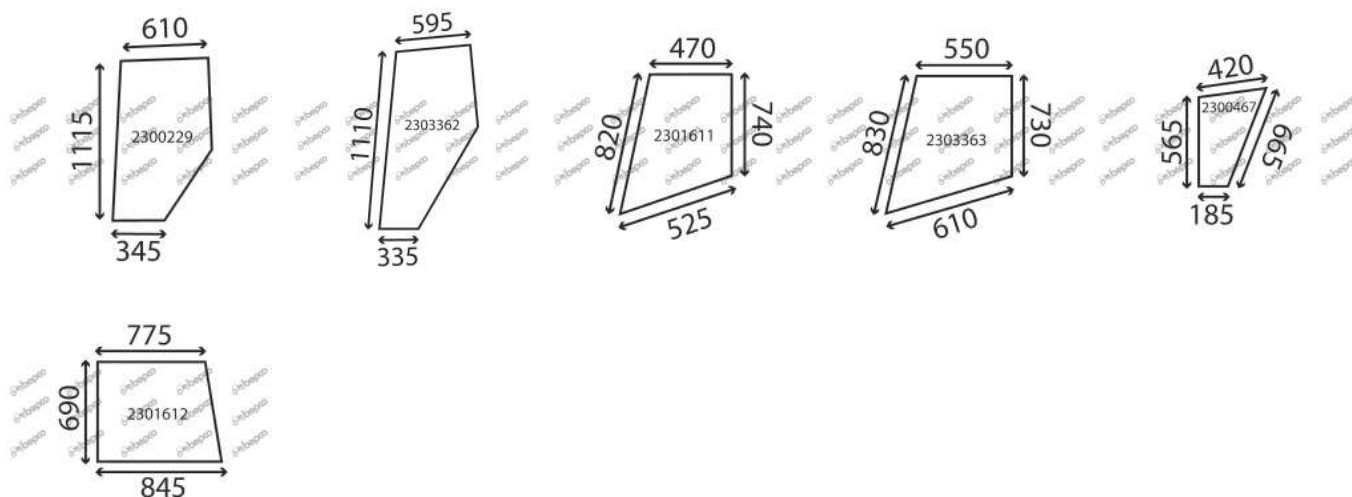

A=102 B=103 C=104 D=105 E=106 S F=108 S G=200 S H=611 I=612 S

DESCRIPTION	GLASSINTER REFERENCE	BEPKO REFERENCE	OEM REFERENCE	TYPE OF MACHINE	NOTE
DOOR CLEAR	2300229	B82650	PL75	F	=> 06/1975
DOOR CLEAR	2300229	B82650	PL75	H I	=> 1975
DOOR CLEAR	2303362	B82806	PL62	H I	=> 1975
TOP DOOR CLEAR	2301611	B82793	PL153	A B C D E G	
TOP DOOR CLEAR	2301611	B82793	PL153	F	07/1975 =>
TOP DOOR CLEAR	2303363	B82807	PL156	H I	1976 =>
LOWER DOOR CLEAR	2300467	B82742	PL200	A B C D E G	
LOWER DOOR CLEAR	2300467	B82742	PL200	F	07/1975 =>
LOWER DOOR CLEAR	2300467	B82742	PL200	H I	1976 =>
SIDE WINDOW CLEAR	2301612	B82794	PL145	A B C D E G	
SIDE WINDOW CLEAR	2301612	B82794	PL145	F	07/1975 =>
SIDE WINDOW CLEAR	2301612	B82794	PL145	H I	1976 =>