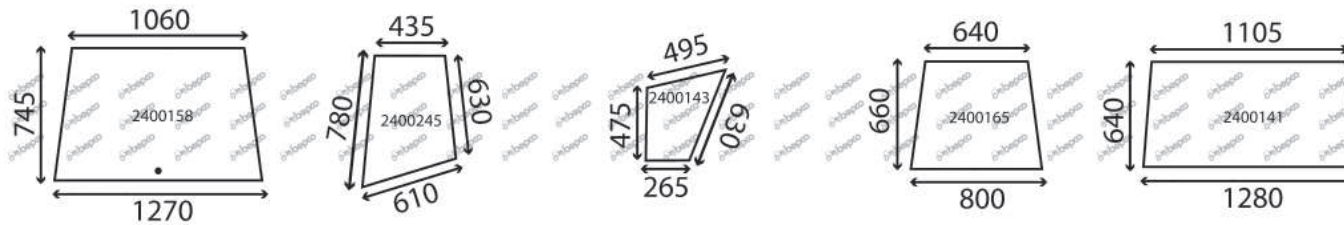

CAB FRITZMEIER EUROPE II 9110

A=105 S FARMER B=106 S FARMER C=108 S FARMER

DESCRIPTION	GLASSINTER REFERENCE	BEPKO REFERENCE	OEM REFERENCE	TYPE OF MACHINE	NOTE
OPENING FRONT WINDOW CLEAR	2400158	40/4000-92	520421	A B C	
GAS STRUT	V2407	B91227	615388	A B C	
TOP DOOR CLEAR	2400245	B73501	520414	A B C	
LOWER DOOR CLEAR	2400143	B73500	520415	A B C	
SIDE WINDOW CLEAR	2400165	B73502	613917	A B C	
REAR WINDOW CLEAR	2400141	B73491	520416	A B C	
GAS STRUT	V2404	B91224	614129	A B C