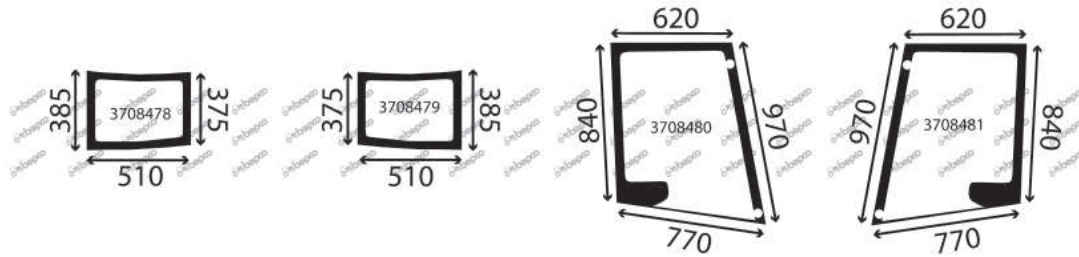

A=XYLON 520 B=XYLON 522 C=XYLON 524

DESCRIPTION	GLASSINTER REFERENCE	BEPKO REFERENCE	OEM REFERENCE	TYPE OF MACHINE	NOTE
RH LOWER FRONT GREEN CURVED	3708478	B40120	524810011250	A B C	
GLUE KIT - 310ML CARTRIDGE	AP11002	70/4110-21		A B C	
LH LOWER FRONT GREEN CURVED	3708479	B40119	524810011240	A B C	
GLUE KIT - 310ML CARTRIDGE	AP11002	70/4110-21		A B C	
RH TOP DOOR GREEN	3708480	B40122	524810030310	A B C	
GLUE KIT - 310ML CARTRIDGE	AP11002	70/4110-21		A B C	
GAS STRUT	V3703	B96006	H205810040030	A B C	
LH TOP DOOR GREEN	3708481	B40121	524810030300	A B C	
GLUE KIT - 310ML CARTRIDGE	AP11002	70/4110-21		A B C	
GAS STRUT	V3703	B96006	H205810040030	A B C