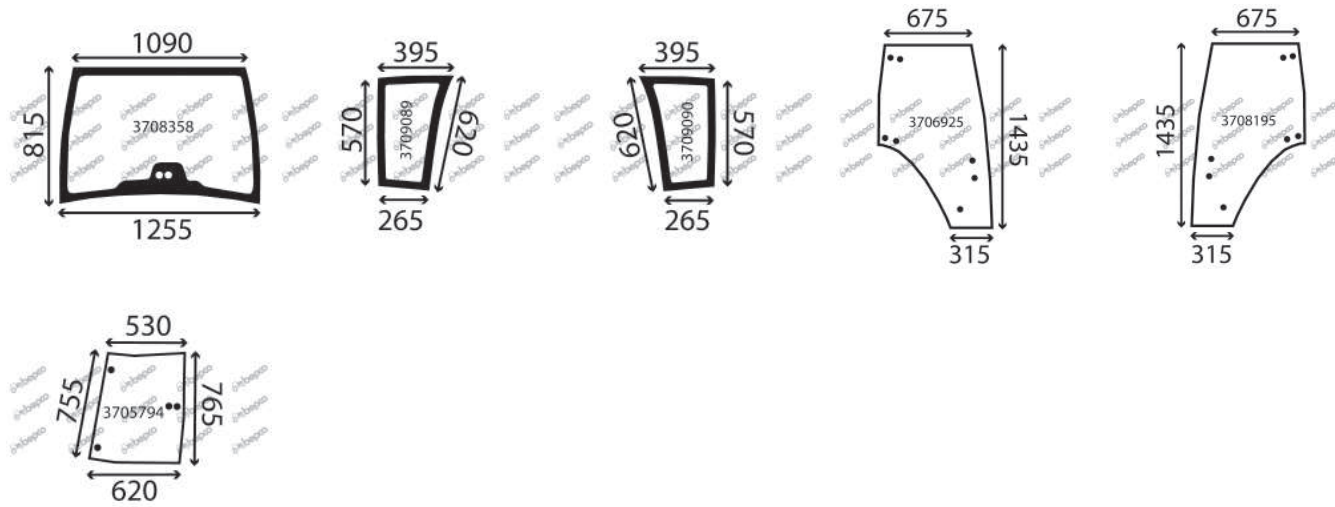

A=409 FARMER VARIO B=410 FARMER VARIO C=411 FARMER VARIO D=412 FARMER VARIO

DESCRIPTION	GLASSINTER REFERENCE	BEPKO REFERENCE	OEM REFERENCE	TYPE OF MACHINE	NOTE
OPENING FRONT WINDOW GREEN CURVED	3708358	B37723	G716810040051	A B C D	
GLUE KIT - 310ML CARTRIDGE	AP11002	70/4110-21		A B C D	
GAS STRUT	V3701	B91454	X800420489000	A B C D	
RH LOWER FRONT GREEN	3709089	22/4000-137T	716810040070	A B C D	
GLUE KIT - 310ML CARTRIDGE	AP11002	70/4110-21		A B C D	
LH LOWER FRONT GREEN	3709090	22/4000-136T	716810040060	A B C D	
GLUE KIT - 310ML CARTRIDGE	AP11002	70/4110-21		A B C D	
RH DOOR GREEN CURVED	3706925	22/4038-37T	117810030020	A B C D	
GAS STRUT	V3702	B96013	H816810030500	A B C D	
LH DOOR GREEN CURVED	3708195	22/4039-37T	117810030010	A B C D	
GAS STRUT	V3702	B96013	H816810030500	A B C D	
RH CORNER GREEN CURVED	3705794	B38637	816810040431	A B C D