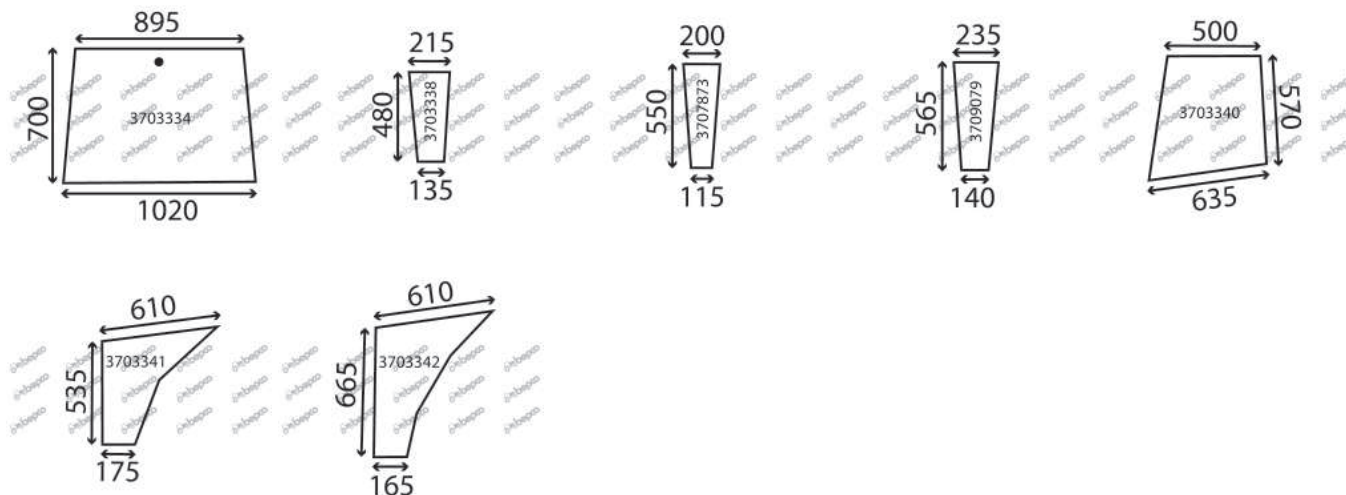

A=5 S FARMER B=102 LS FARMER C=102 S FARMER D=103 LS FARMER E=103 S FARMER F=104 LS FARMER G=104 S FARMER H=105 LS FARMER I=105 S FARMER J=106 LS FARMER
K=106 S FARMER L=108 LS FARMER M=108 S FARMER

DESCRIPTION	GLASSINTER REFERENCE	BEPKO REFERENCE	OEM REFERENCE	TYPE OF MACHINE	NOTE
OPENING FRONT WINDOW CLEAR	3703334	22/4000-121	258514210100	A B C D E F G H I J K L M	
GAS STRUT	V3701	B91454	X800420489000	A B C D E F G H I J K L M	L605 - F250N
GAS STRUT	V3741	B94373	X800420443000	A B C D E F G H I J K L M	L600 - F300N
LOWER FRONT CLEAR	3703338	22/4000-131	258514401100	B C D E F G H I J K L M	
LOWER FRONT CLEAR	3707873	22/4000-130	258514210010	A B C D E F G H I J K L M	
LOWER FRONT CLEAR	3709079	B85281	F238517400020	B C D E F G H I J K L M	
TOP DOOR CLEAR	3703340	22/4020-125	258514210250	A B C D E F G H I J K L M	
GAS STRUT	V3709	B95964	F258514210020	A B C D E F G H I J K L M	
LOWER DOOR CLEAR	3703341	22/4020-126	258514210270	A B C D E F G H I J K L M	
GAS STRUT	V3709	B95964	F258514210020	A B C D E F G H I J K L M	
LOWER DOOR CLEAR	3703342	22/4020-128	258514212300	A B C D E F G H I J K L M	
GAS STRUT	V3709	B95964	F258514210020	A B C D E F G H I J K L M