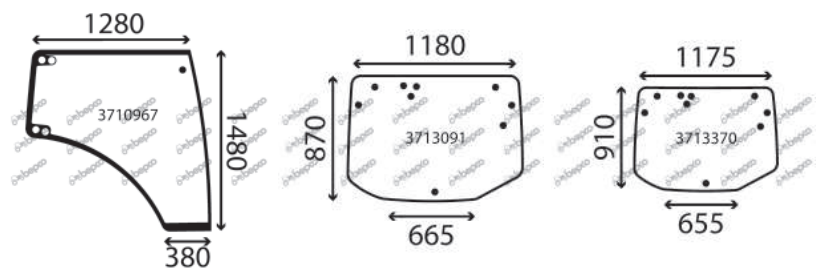

A=512 S4 B=512 NA S4 C=513 S4 D=513 NA S4 E=514 S4 F=514 NA S4 G=516 S4 H=516 NA S4

DESCRIPTION	GLASSINTER REFERENCE	BEPKO REFERENCE	OEM REFERENCE	TYPE OF MACHINE	NOTE
RH PANEL GREEN CURVED	3710967	B94685	737812045051	A B C D E F G H	
REAR WINDOW GREEN CURVED	3713091	B95058	737812050080	A B C D E F G H	
GAS STRUT	V3742	B98907	H931812051100	A B C D E F G H	
HEATING REAR WINDOW GREEN CURVED	3713370	B98905	737812050090	A B C D E F G H	
GAS STRUT	V3742	B98907	H931812051100	A B C D E F G H