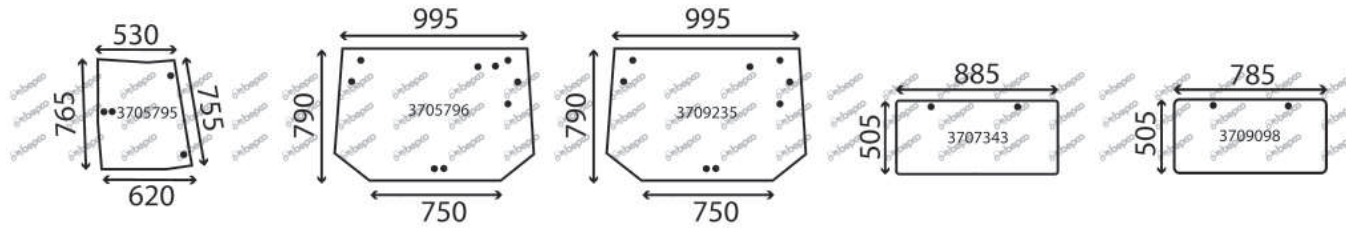

A=916 VARIO TMS B=918 VARIO TMS C=920 VARIO TMS D=924 VARIO TMS E=926 VARIO TMS F=930 VARIO TMS

DESCRIPTION	GLASSINTER REFERENCE	BEPKO REFERENCE	OEM REFERENCE	TYPE OF MACHINE	NOTE
LH CORNER GREEN CURVED	3705795	B38636	816810040421	A B C D E F	
REAR WINDOW GREEN	3705796	22/4072-109T	816810050010	A B C D E F	
GAS STRUT	V3703	B96006	H205810040030	A B C D E F	
HEATING REAR WINDOW GREEN	3709235	B40133	H149810050020	A B C D E F	
GAS STRUT	V3703	B96006	H205810040030	A B C D E F	
LOWER REAR CLEAR	3707343	B96058	F816810050370	A B C D E F	
LOWER REAR CLEAR	3709098	B94109	F920810050010	A B C D E F	
ROOF GAS STRUT	V3704	B95960	H816810020100	A B C D E F	
BONNET GAS STRUT	V3728	B94368	G930500022180	A B C D E F	L445
BONNET GAS STRUT	V3725	B94367	G930500022190	A B C D E F	L325
BONNET GAS STRUT	V3720	B94363	G930500022160	A B C D E F	L205
BONNET GAS STRUT	V3722	B94365	G930500022170	A B C D E F	L275