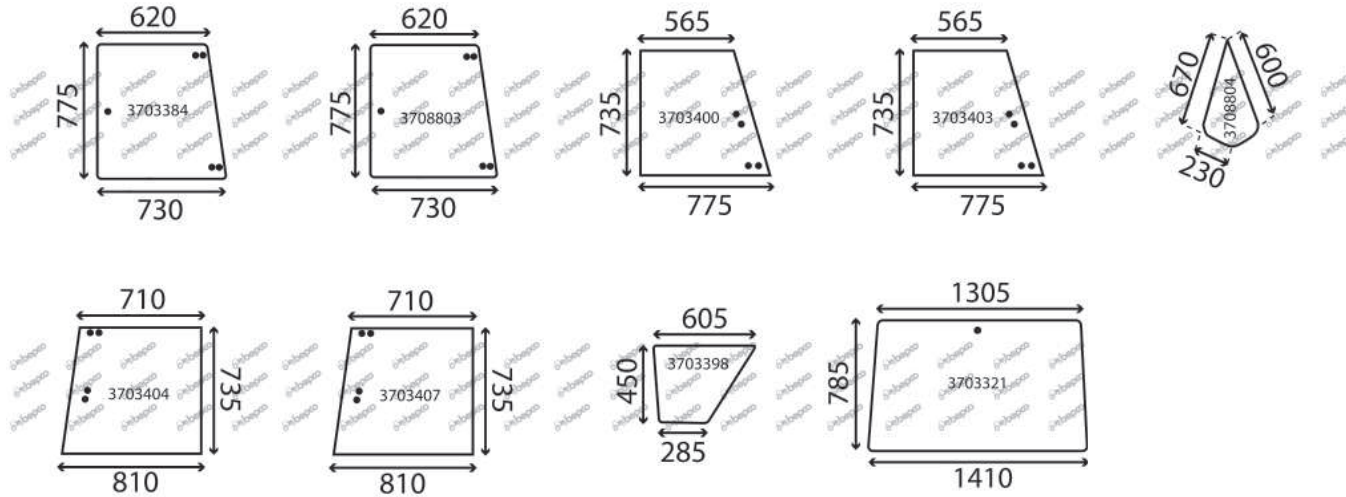

A=600 LS B=600 LSA C=610 LS D=610 LSA E=611 LS F=611 LSA G=612 LS H=612 LSA I=614 LS J=614 LSA K=615 LS L=615 LSA

DESCRIPTION	GLASSINTER REFERENCE	BEPKO REFERENCE	OEM REFERENCE	TYPE OF MACHINE	NOTE
OPENING SIDE WINDOW GREEN	3703384	22/4047-126T	385500350030	A B C D E F G H I J K L	2 DOORS
OPENING SIDE WINDOW CLEAR	3708803	22/4047-47	281507350030	A B C D E F G H I J K L	2 DOORS
RH SLIDING FRONT SIDE WINDOW CLEAR	3703400	B40097	275500210260	A B C D E F G H I J K L	1 DOOR
RH SLIDING FRONT SIDE WINDOW GREEN	3703403	B95053	281500351030	A B C D E F G H I J K L	1 DOOR
REAR SIDE WINDOW GREEN	3708804	B85275	281500360100	A B C D E F G H I J K L	1 DOOR AND 2 DOORS - REVERSED DRIVE SIDE
RH SLIDING REAR SIDE WINDOW CLEAR	3703404	B94108	275500210270	A B C D E F G H I J K L	1 DOOR
RH SLIDING REAR SIDE WINDOW GREEN	3703407	B85273	281500351040	A B C D E F G H I J K L	1 DOOR
RH FRONT LOWER SIDE CLEAR	3703398	22/4021-19	275500210230	A B C D E F G H I J K L	1 DOOR
REAR WINDOW GREEN	3703321	22/4000-126T	385500350050	A B C D E F G H I J K L	1 DOOR AND 2 DOORS
GAS STRUT	V3701	B91454	X800420489000	A B C D E F G H I J K L	L605
GAS STRUT	V3724	B96062	X800420422000	A B C D E F G H I J K L	L305