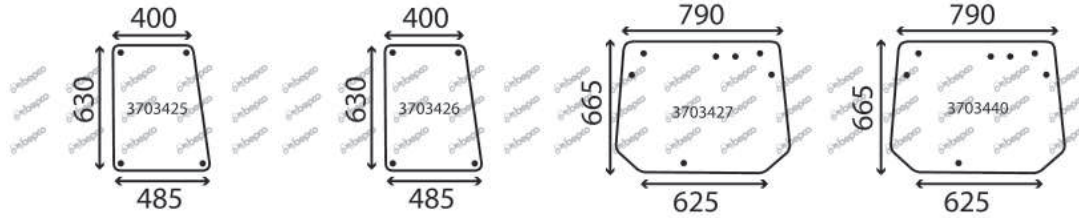

A=250 V FARMER - ETROIT B=260 V FARMER - ETROIT C=270 V FARMER - ETROIT D=275 V FARMER - ETROIT E=280 V FARMER - ETROIT

DESCRIPTION	GLASSINTER REFERENCE	BEPKO REFERENCE	OEM REFERENCE	TYPE OF MACHINE	NOTE
SIDE WINDOW CLEAR	3703425	22/4047-124T	205810040300	A B C D E	
SIDE WINDOW GREEN	3703426	22/4047-125T	205810040350	A B C D E	
REAR WINDOW CLEAR	3703427	22/4072-149	205812050120	A B C D E	
GAS STRUT	V3739	B95970	H205810050100	A B C D E	
REAR WINDOW GREEN	3703440	22/4072-150T	205812051010	A B C D E	
GAS STRUT	V3739	B95970	H205810050100	A B C D E	
ROOF GAS STRUT	V3707	B95963	X800420446000	A B C D E	
BONNET GAS STRUT	V3710	B95835	X800420487000	A B C D E