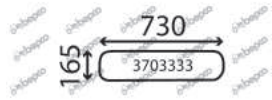

A=345 GT B=350 GT C=360 GT D=360 GTF E=365 GT F=370 GT G=380 GT H=380 GTF

DESCRIPTION	GLASSINTER REFERENCE	BEPKO REFERENCE	OEM REFERENCE	TYPE OF MACHINE	NOTE
LOWER REAR CLEAR	3703333	22/4073-26	178810050340	A B C D E F G H	
GLAZING RUBBER	3720518	B85292	H178810050020	A B C D E F G H	
ROOF GAS STRUT	V3707	B95963	X800420446000	A B C D E F G H