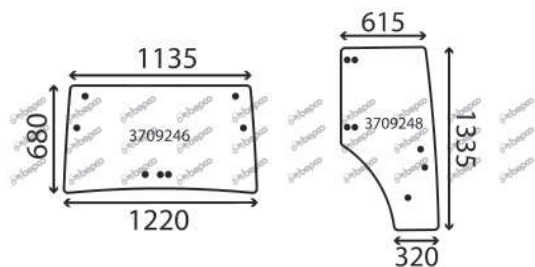

A=206 S B=207 S C=208 S D=209 S

DESCRIPTION	GLASSINTER REFERENCE	BEPKO REFERENCE	OEM REFERENCE	TYPE OF MACHINE	NOTE
OPENING FRONT WINDOW CLEAR CURVED	3709246	B95057	F329810040060	A B C D	
GAS STRUT	V3734	B94371	H210812040050	A B C D	
RH DOOR CLEAR CURVED	3709248	B95622	F329810030150	A B C D	
GAS STRUT	V3726	B96061	H222812050050	A B C D	
ROOF GAS STRUT	V3721	B94364	F329810020040	A B C D