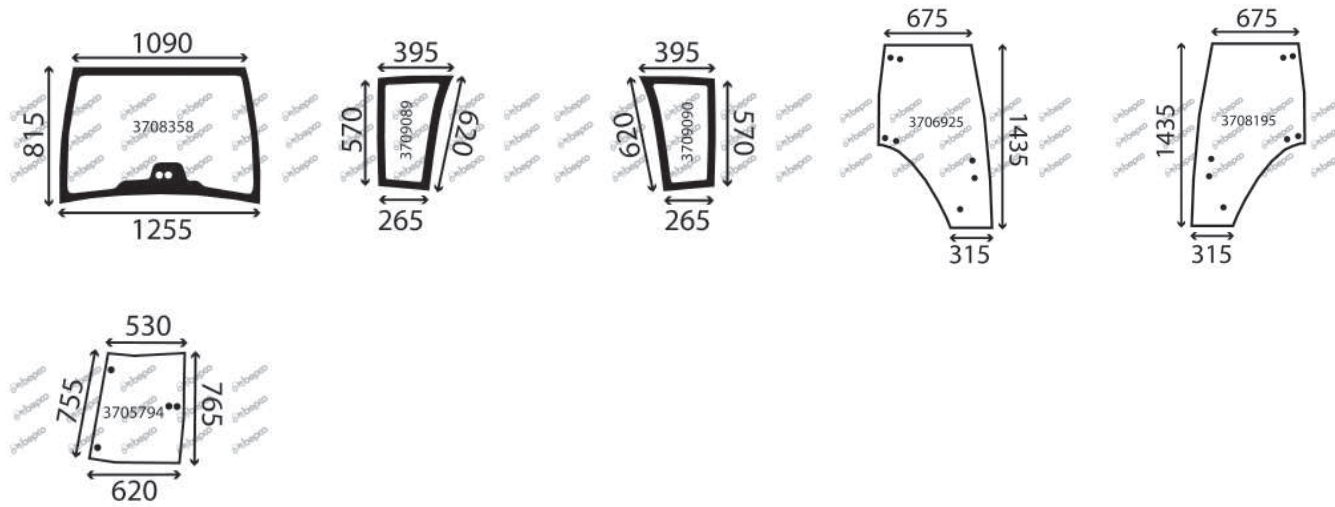

A=711 B=712 C=712NA D=714 E=714NA F=716 G=716NA H=718 I=718NA

DESCRIPTION	GLASSINTER REFERENCE	BEPKO REFERENCE	OEM REFERENCE	TYPE OF MACHINE	NOTE
OPENING FRONT WINDOW GREEN CURVED	3708358	B37723	G716810040051	A B C D E F G H I	
GLUE KIT - 310ML CARTRIDGE	AP11002	70/4110-21		A B C D E F G H I	
GAS STRUT	V3701	B91454	X800420489000	A B C D E F G H I	
RH LOWER FRONT GREEN	3709089	22/4000-137T	716810040070	A B C D E F G H I	
GLUE KIT - 310ML CARTRIDGE	AP11002	70/4110-21		A B C D E F G H I	
LH LOWER FRONT GREEN	3709090	22/4000-136T	716810040060	A B C D E F G H I	
GLUE KIT - 310ML CARTRIDGE	AP11002	70/4110-21		A B C D E F G H I	
RH DOOR GREEN CURVED	3706925	22/4038-37T	117810030020	A B C D E F G H I	
GAS STRUT	V3702	B96013	H816810030500	A B C D E F G H I	
LH DOOR GREEN CURVED	3708195	22/4039-37T	117810030010	A B C D E F G H I	
GAS STRUT	V3702	B96013	H816810030500	A B C D E F G H I	
RH CORNER GREEN CURVED	3705794	B38637	816810040431	A B C D E F G H I