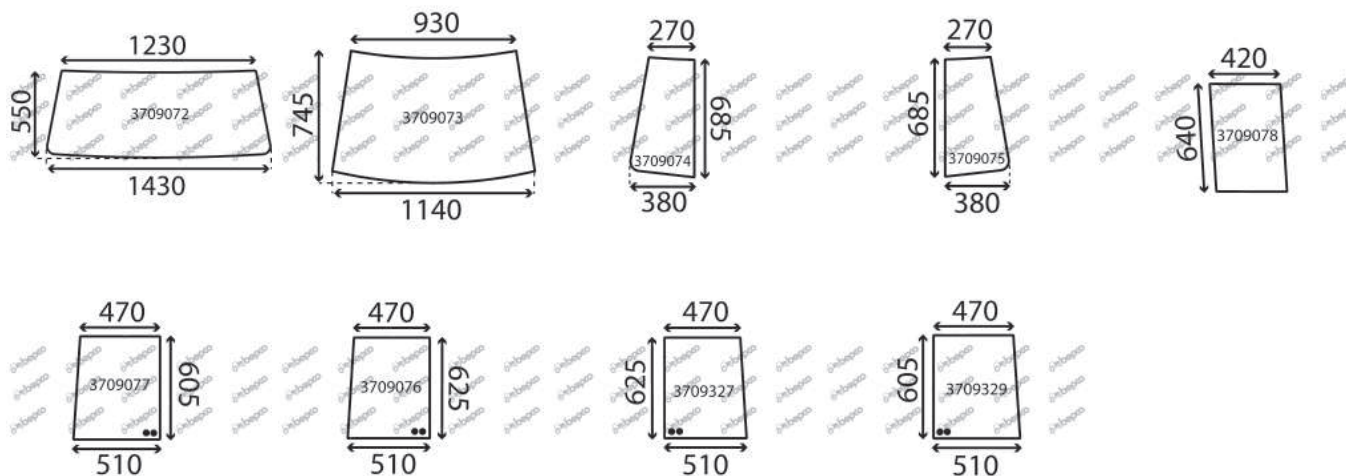

DESCRIPTION	GLASSINTER REFERENCE	BEPKO REFERENCE	OEM REFERENCE	TYPE OF MACHINE	NOTE
FRONT WINDOW CLEAR CURVED	3709072	B85277	F238800201040	A B C D E F G H I J K L M	PVC CAB
OPENING FRONT WINDOW CLEAR CURVED	3709073	B40128	F182800200040	A B C D E F G H I J K L M	
GAS STRUT	V3727	B95966	F182800200210	A B C D E F G H I J K L M	
RH OPENING FRONT SIDE WINDOW CLEAR CURVED	3709074	B85278	F182800200060	A B C D E F G H I J K L M	
GAS STRUT	V3727	B95966	F182800200210	A B C D E F G H I J K L M	
LH OPENING FRONT SIDE WINDOW CLEAR CURVED	3709075	B85279	F182800200050	A B C D E F G H I J K L M	
GAS STRUT	V3727	B95966	F182800200210	A B C D E F G H I J K L M	
FIXED SIDE WINDOW CLEAR	3709078	B94679	F182800200410	A B C D E F G H I J K L M	
RH SLIDING SIDE WINDOW CLEAR	3709077	B98904	F278800201320	A B C D E F G H I J K L M	
RH SLIDING SIDE WINDOW CLEAR	3709076	B85280	F231800208520	A B C D E F G H I J K L M	
LH SLIDING SIDE WINDOW CLEAR	3709327	B94683	F231800208490	A B C D E F G H I J K L M	
LH SLIDING SIDE WINDOW CLEAR	3709329	B94684	F278800201290	A B C D E F G H I J K L M